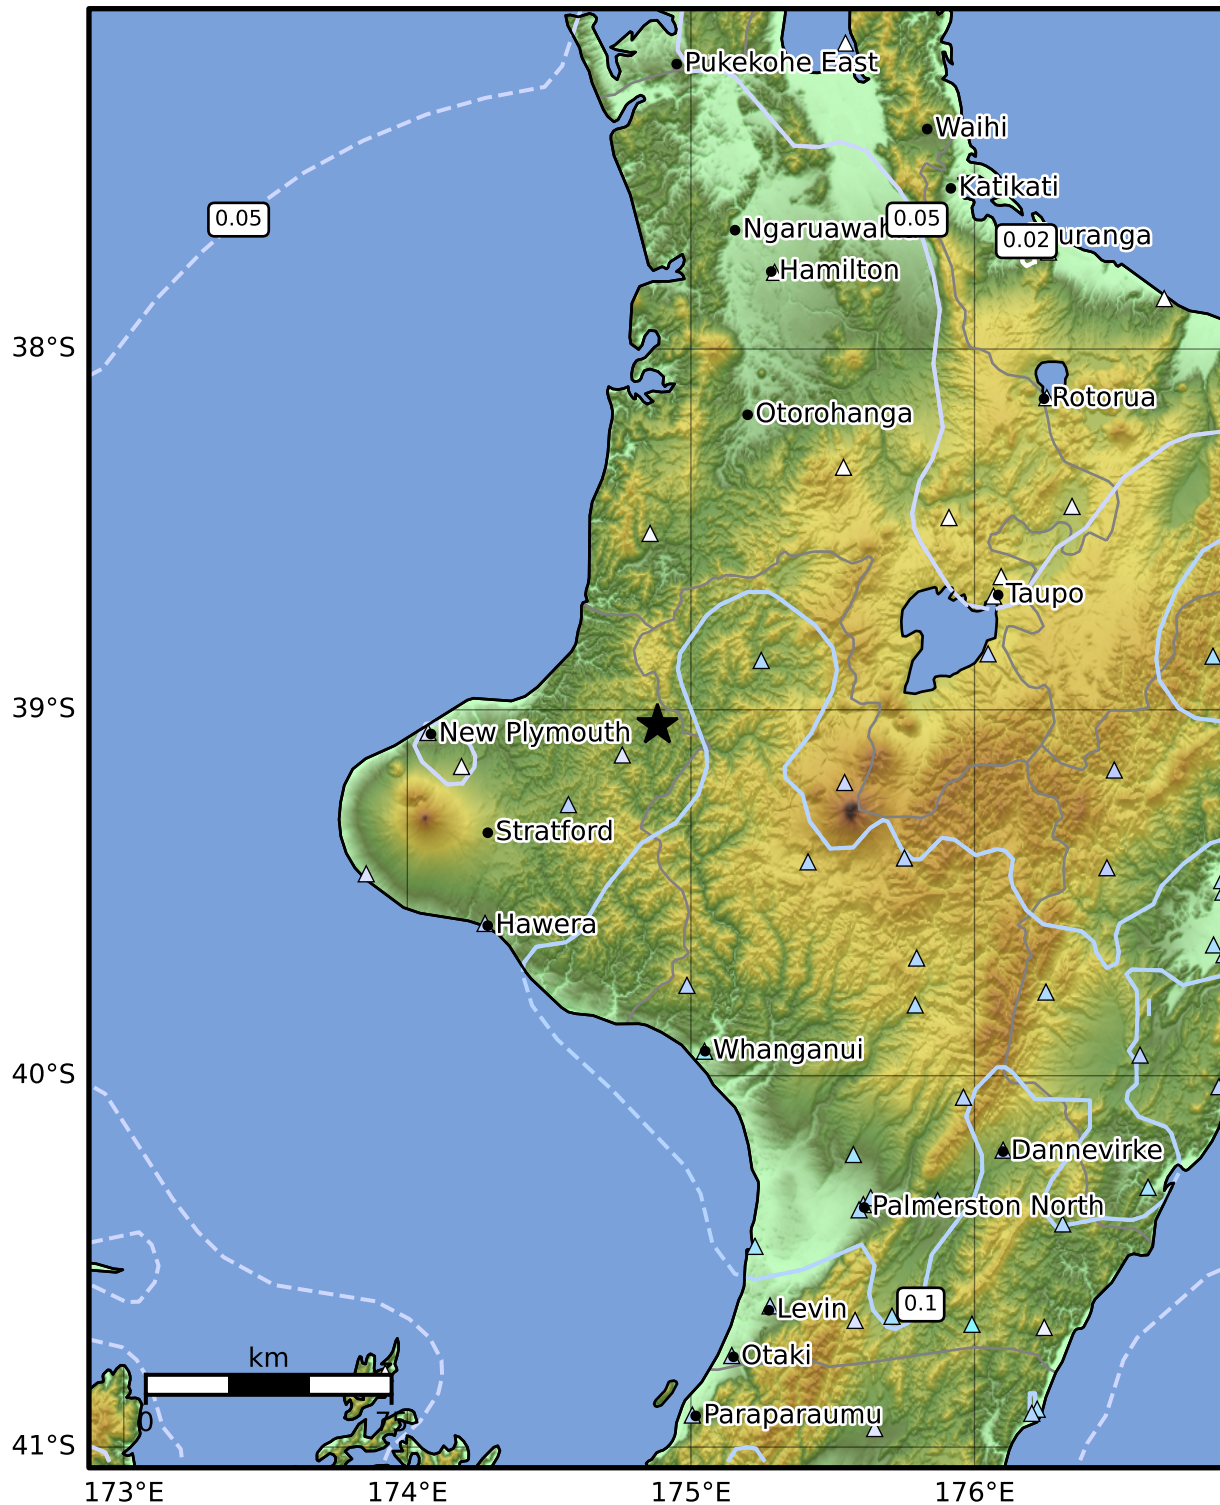

Peak Ground Velocity Map GNS Science
ShakeMap: King Country

Nov 26, 2024 14:46:50 UTC M5.0 S39.04 E174.88 Depth: 194.5km ID:2024p893554

PGV (cm/s)	0.1	0.2	0.5	1	2	5	10	20	50	100	200
------------	-----	-----	-----	---	---	---	----	----	----	-----	-----

Scale based on Moratalla et al.(2021) and Worden et al.(2012) Version 2: Processed 2024-11-26T14:59:03Z

△ Seismic Instrument ○ Reported Intensity ★ Epicenter