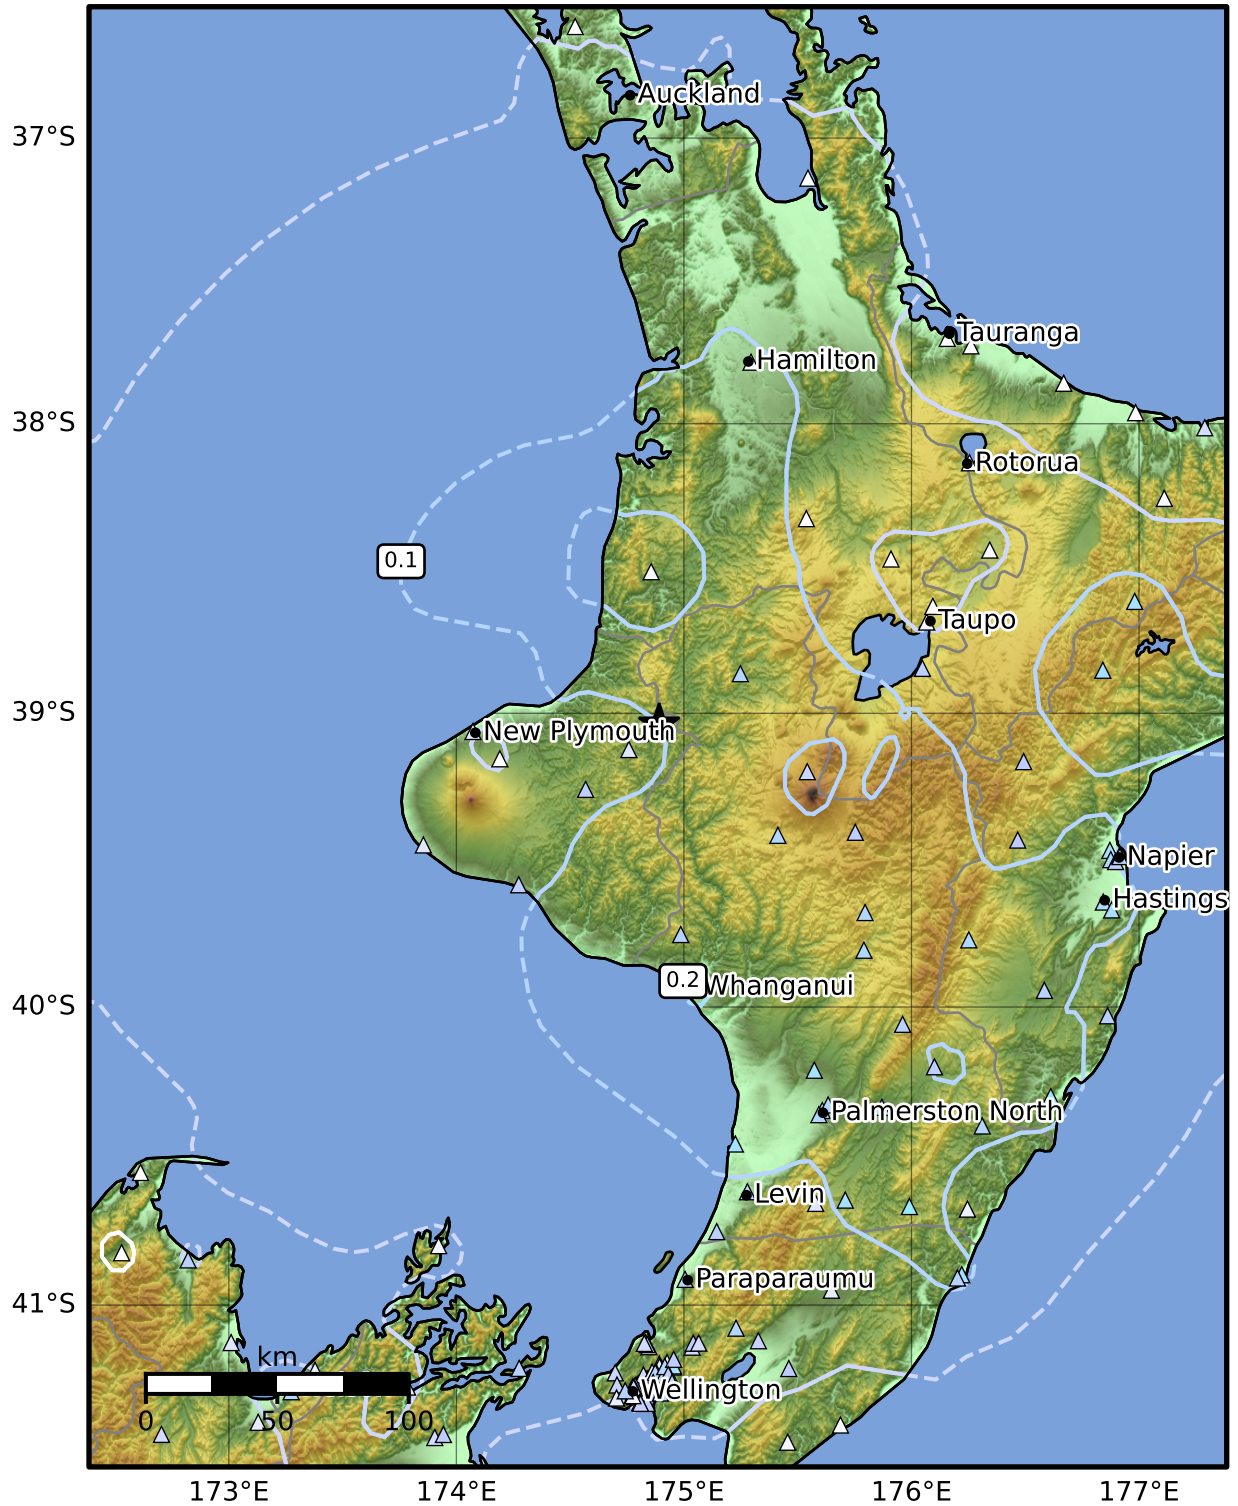

Peak Ground Velocity Map GNS Science
ShakeMap: King Country

Nov 26, 2024 14:46:49 UTC M5.1 S39.04 E174.89 Depth: 195.6km ID:2024p893554

PGV (cm/s)	0.1	0.2	0.5	1	2	5	10	20	50	100	200
------------	-----	-----	-----	---	---	---	----	----	----	-----	-----

Scale based on Moratalla et al.(2021) and Worden et al.(2012) Version 2: Processed 2024-11-26T15:00:26Z

△ Seismic Instrument ○ Reported Intensity ★ Epicenter