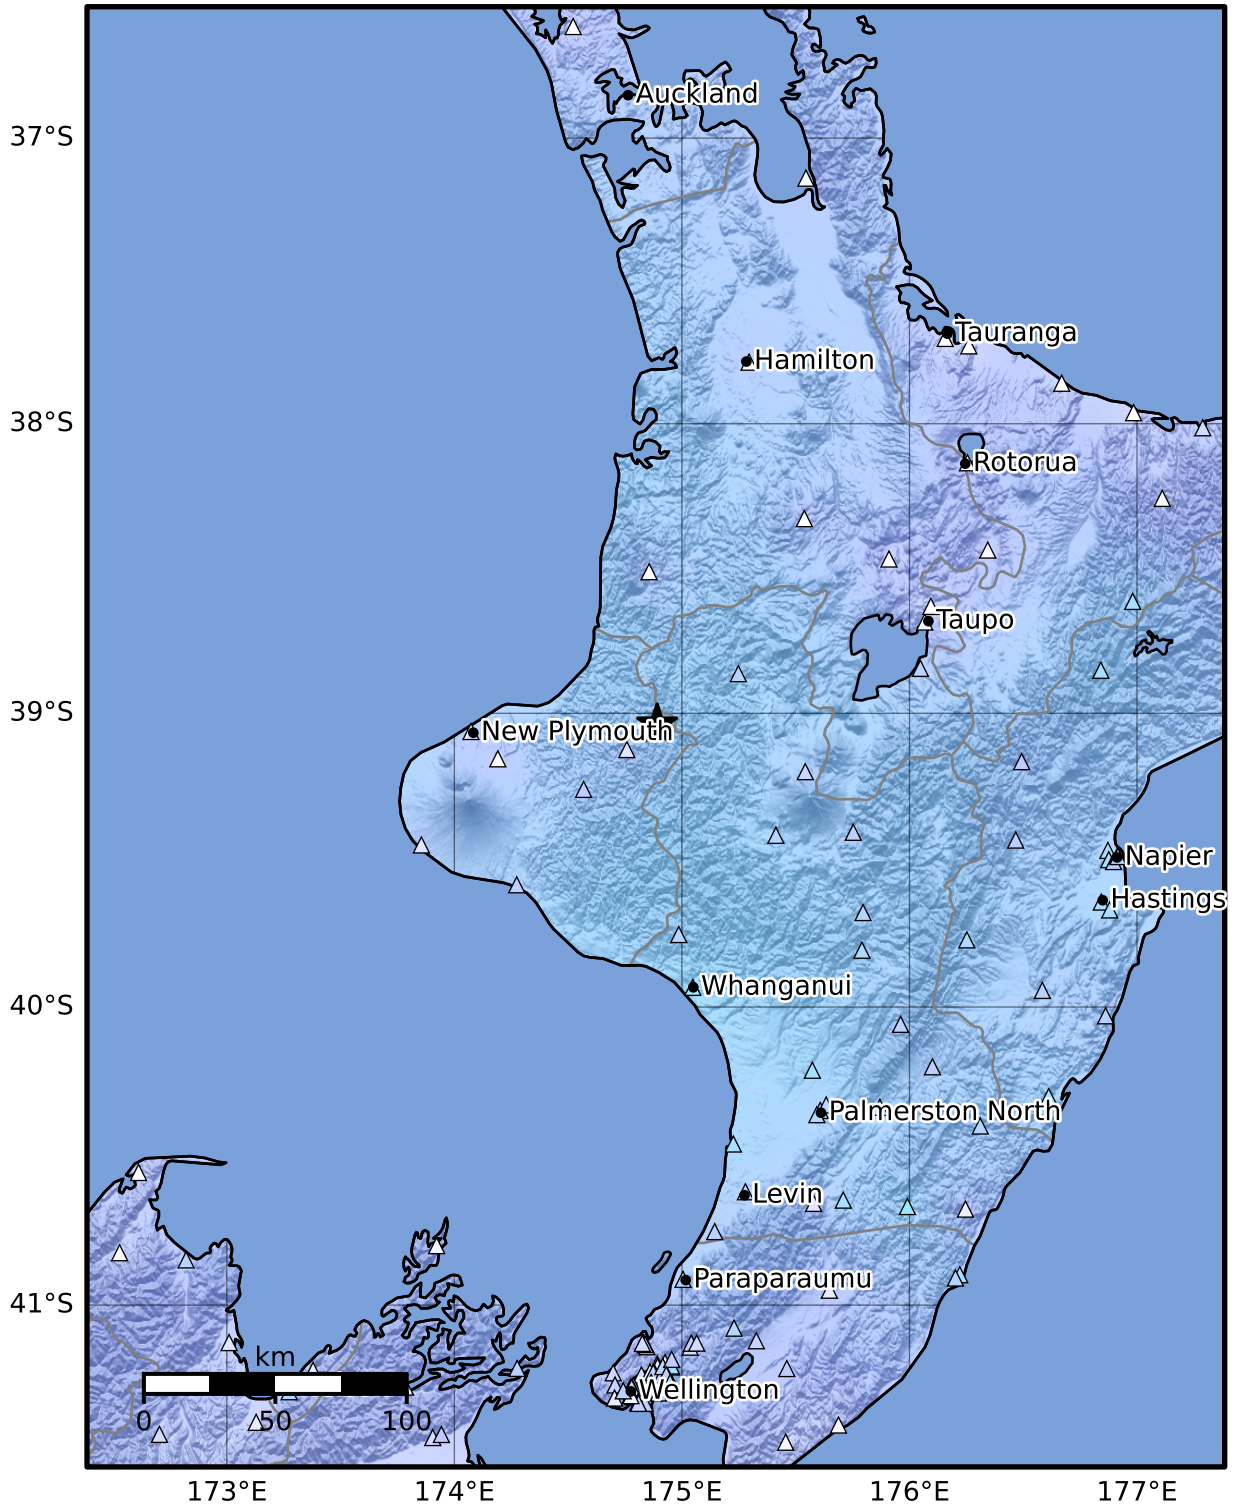

Macroseismic Intensity Map GNS Science
ShakeMap: King Country

Nov 26, 2024 14:46:49 UTC M5.1 S39.04 E174.89 Depth: 195.6km ID:2024p893554

SHAKING	Not felt	Weak	Light	Moderate	Strong	Very strong	Severe	Violent	Extreme
DAMAGE	None	None	None	Very light	Light	Moderate	Moderate/heavy	Heavy	Very heavy
PGA(%g)	<0.0464	0.29	1.63	5.16	12.5	22.4	40.2	72.2	>129
PGV(cm/s)	<0.0215	0.125	1.04	4.31	14.5	26.4	48.3	88.4	>162
INTENSITY	I	II-III	IV	V	VI	VII	VIII	IX	X+

Scale based on Moratalla et al.(2021) and Worden et al.(2012) Version 2: Processed 2024-11-26T15:00:26Z
 △ Seismic Instrument ○ Reported Intensity ★ Epicenter