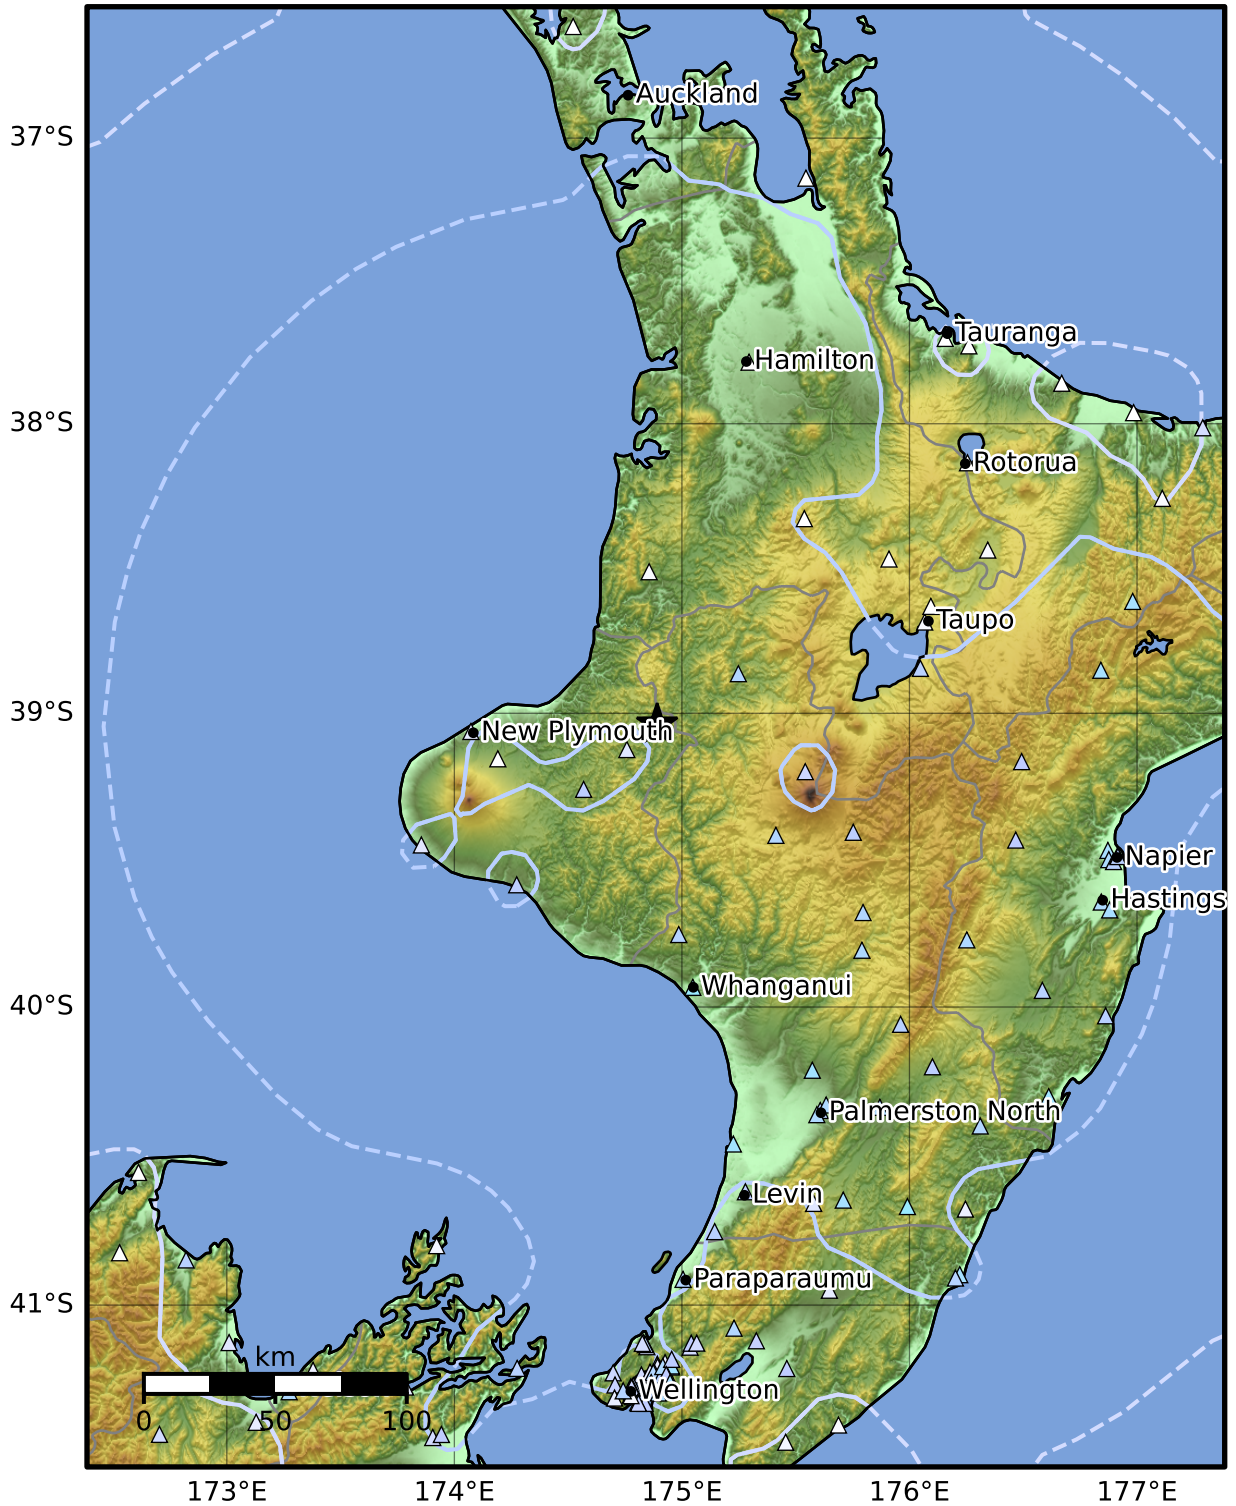

Peak Ground Acceleration Map GNS Science
ShakeMap: King Country

Nov 26, 2024 14:46:49 UTC M5.1 S39.04 E174.89 Depth: 195.6km ID:2024p893554

PGA (%g)	0.1	0.2	0.5	1	2	5	10	20	50	100	200
----------	-----	-----	-----	---	---	---	----	----	----	-----	-----

Scale based on Moratalla et al.(2021) and Worden et al.(2012) Version 3: Processed 2024-11-26T15:06:34Z

△ Seismic Instrument ○ Reported Intensity ★ Epicenter