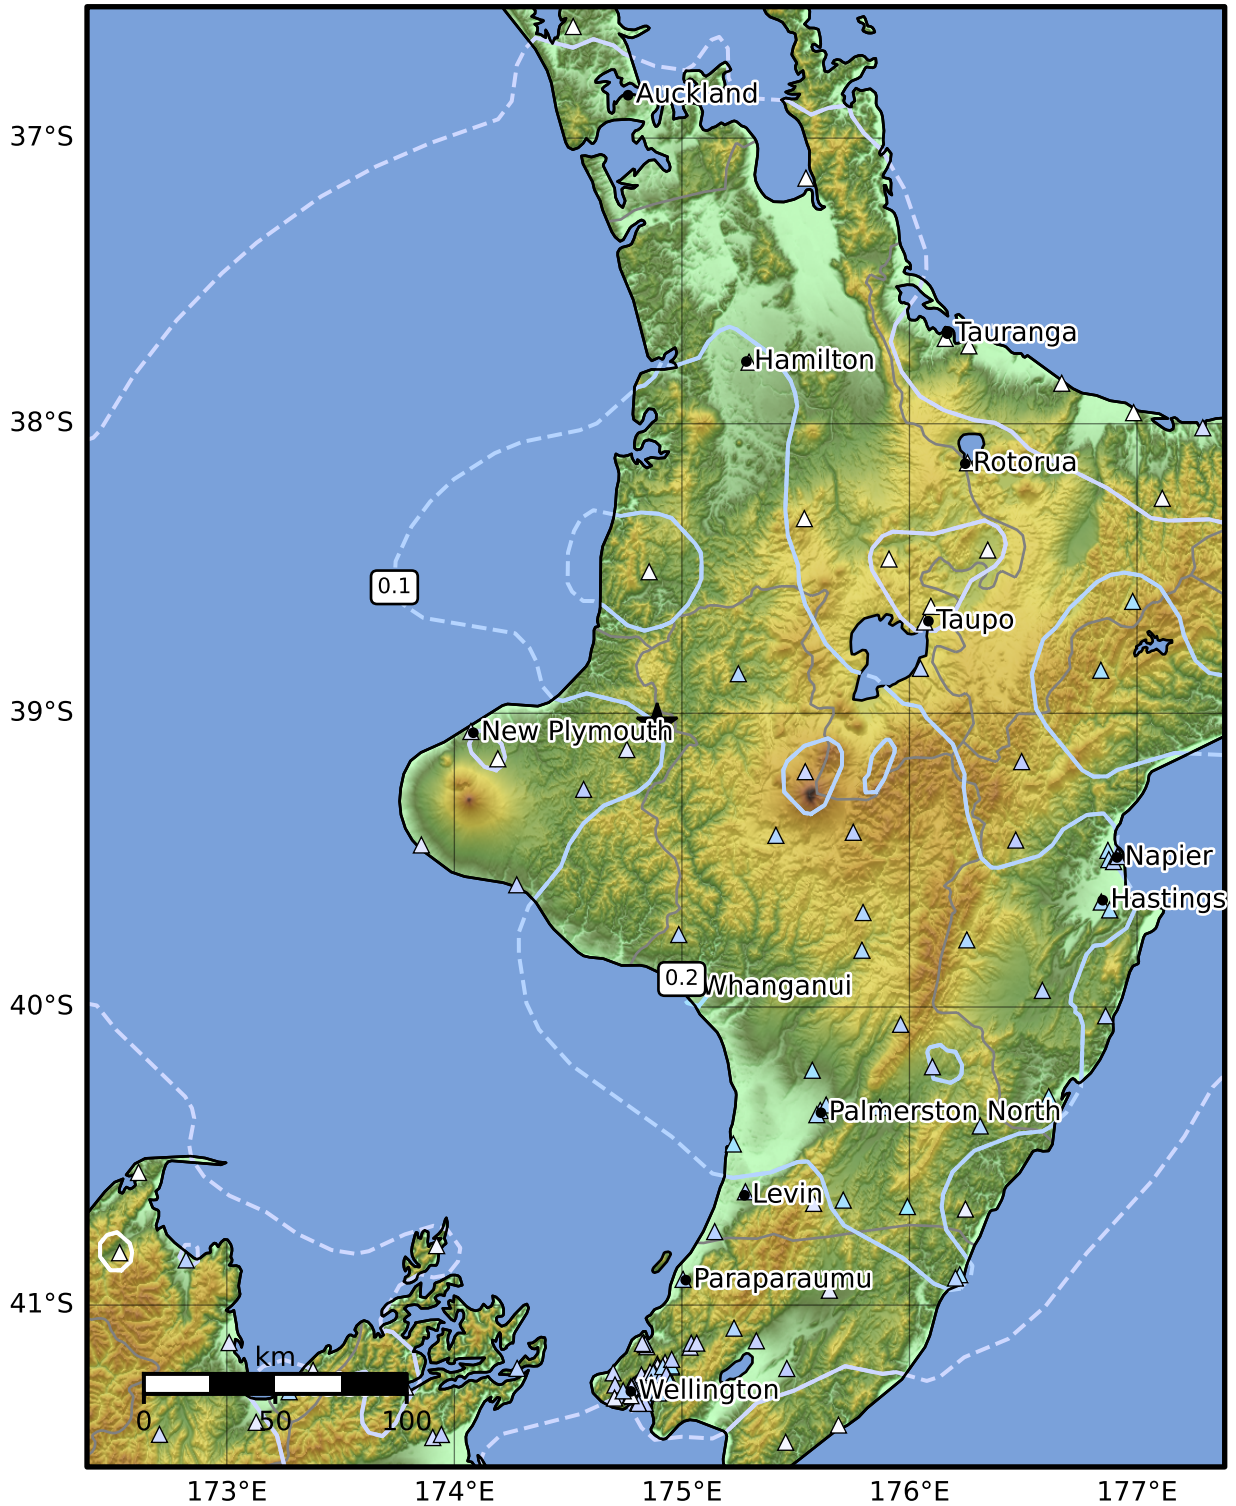

Peak Ground Velocity Map GNS Science
ShakeMap: King Country

Nov 26, 2024 14:46:49 UTC M5.1 S39.04 E174.89 Depth: 195.6km ID:2024p893554

PGV (cm/s)	0.1	0.2	0.5	1	2	5	10	20	50	100	200
------------	-----	-----	-----	---	---	---	----	----	----	-----	-----

Scale based on Moratalla et al.(2021) and Worden et al.(2012) Version 3: Processed 2024-11-26T15:06:34Z

△ Seismic Instrument ○ Reported Intensity ★ Epicenter