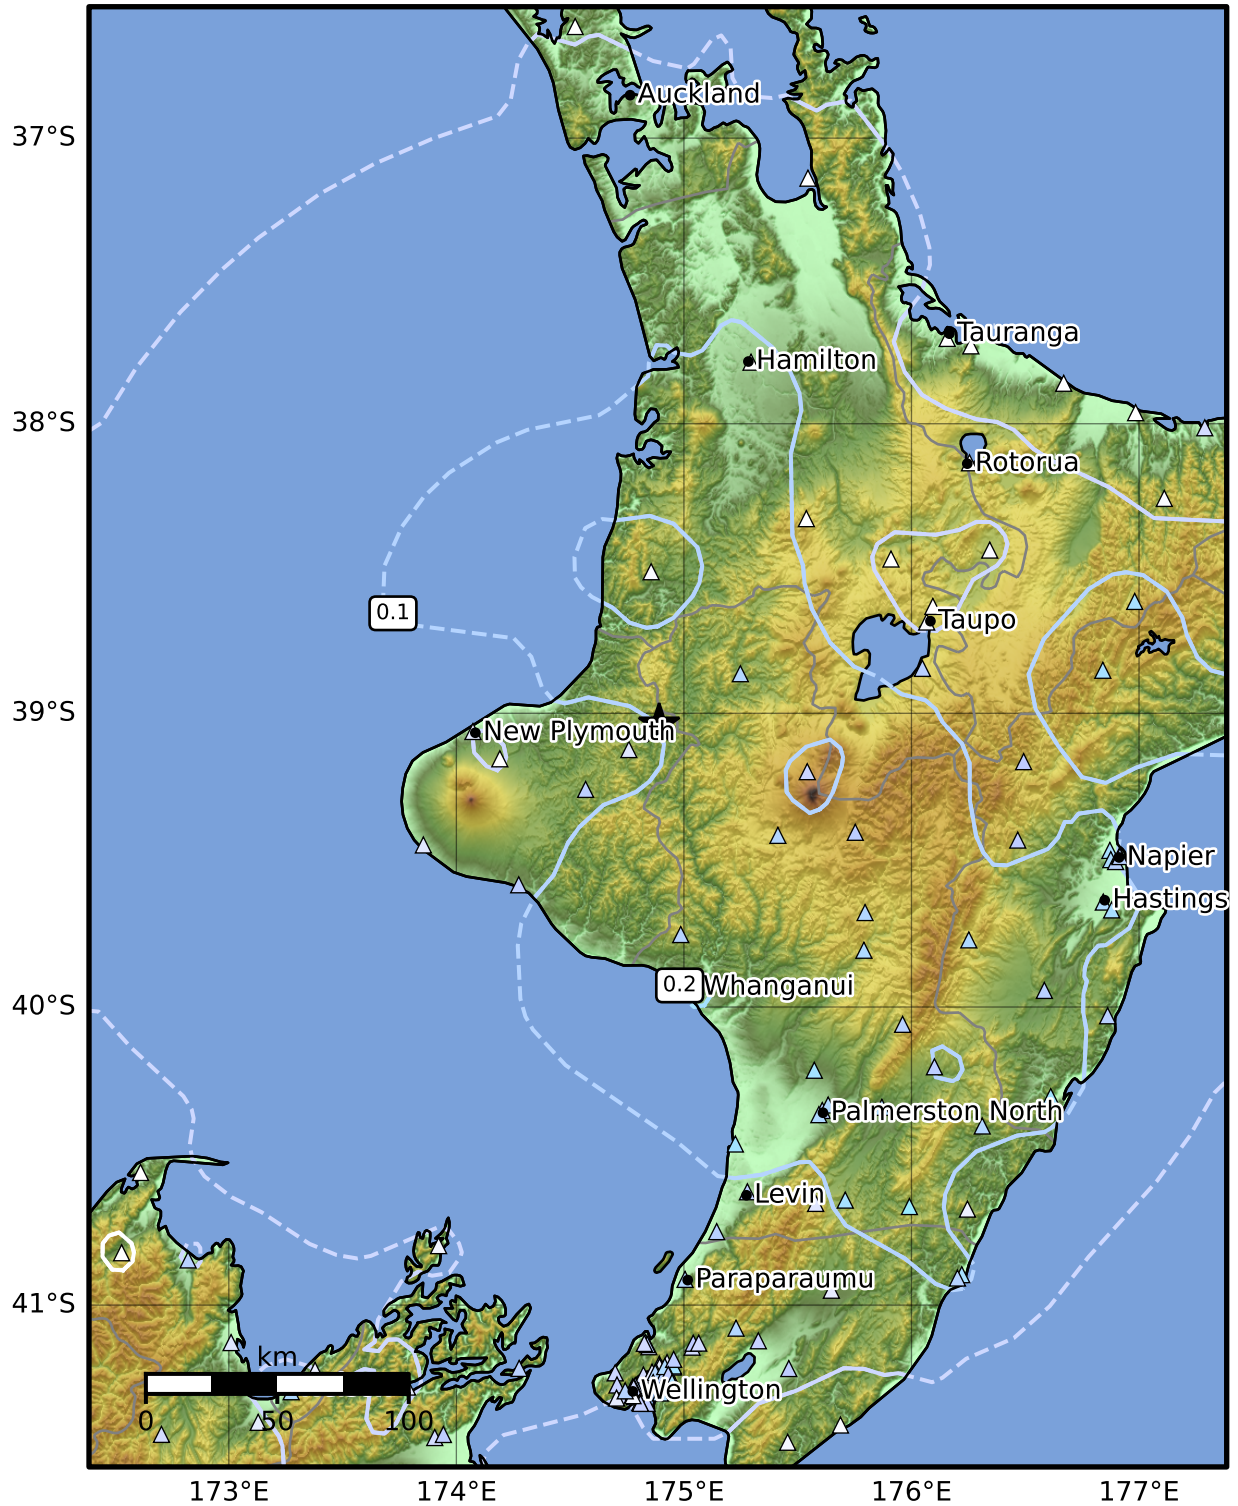

Peak Ground Velocity Map GNS Science
ShakeMap: King Country

Nov 26, 2024 14:46:49 UTC M5.1 S39.04 E174.89 Depth: 195.6km ID:2024p893554

PGV (cm/s)	0.1	0.2	0.5	1	2	5	10	20	50	100	200
------------	-----	-----	-----	---	---	---	----	----	----	-----	-----

Scale based on Moratalla et al.(2021) and Worden et al.(2012) Version 3: Processed 2024-11-26T15:04:57Z

△ Seismic Instrument ○ Reported Intensity ★ Epicenter