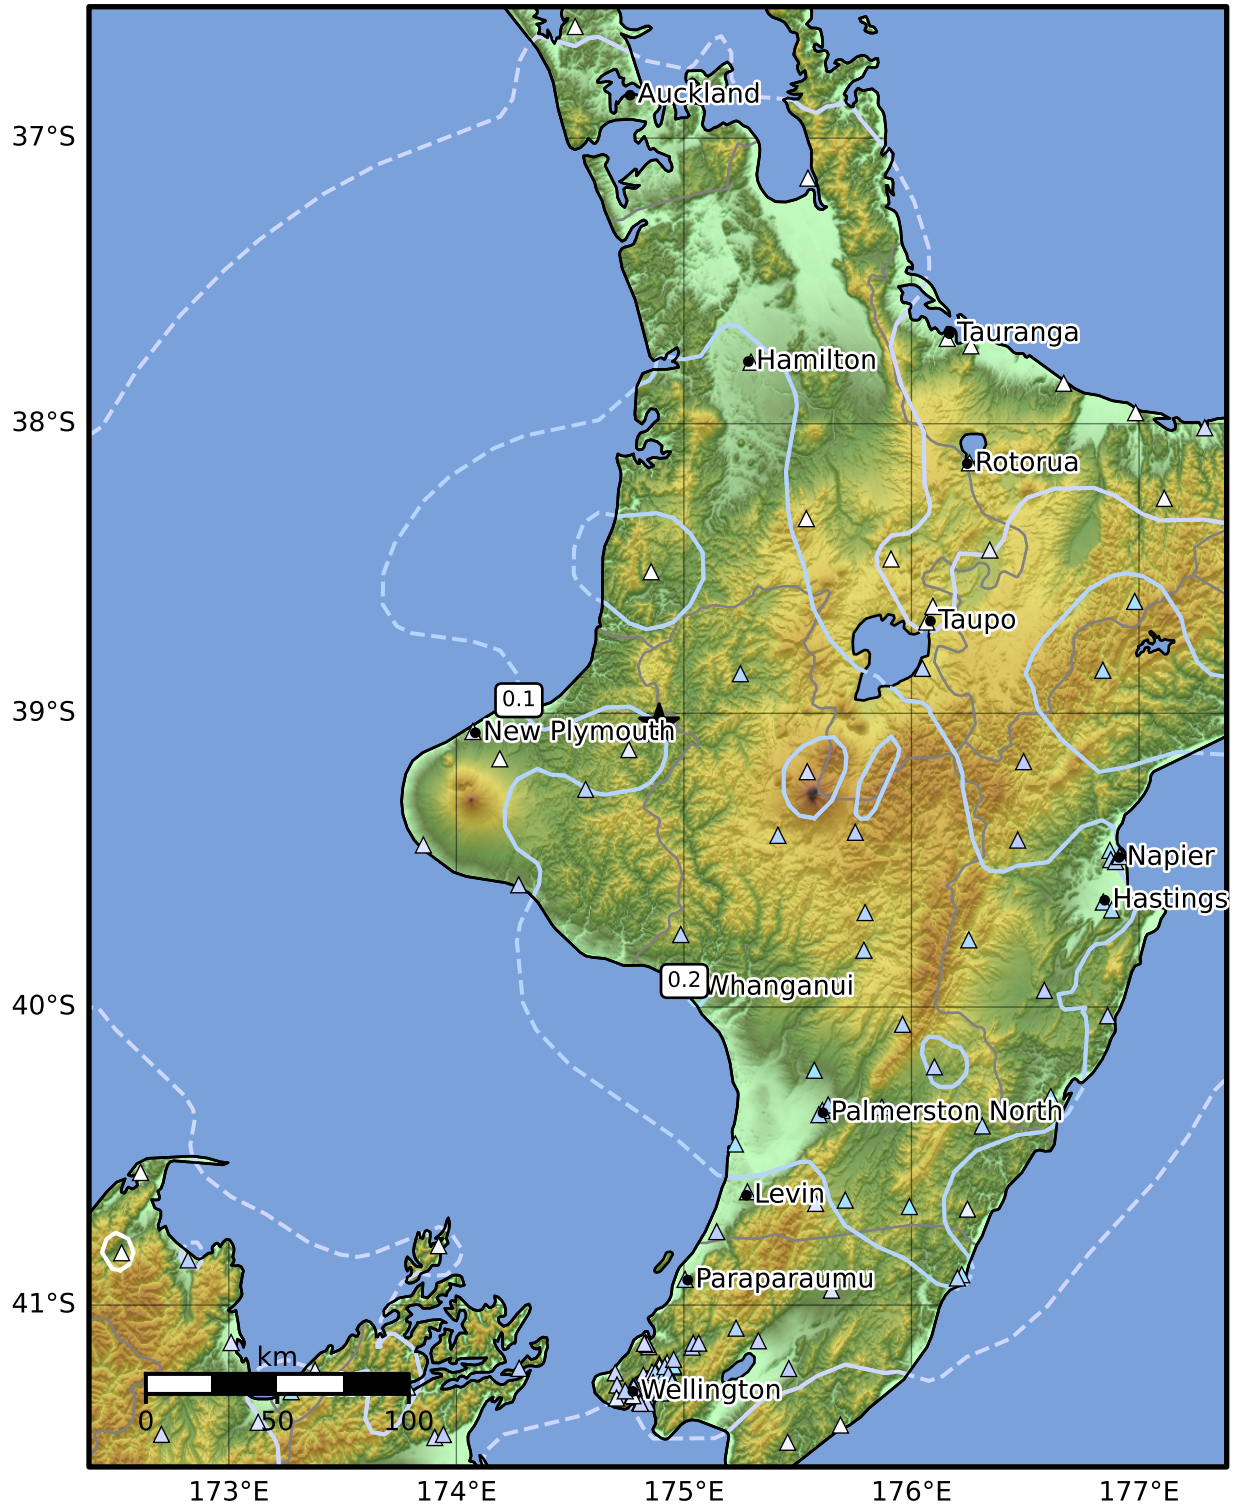

Peak Ground Velocity Map GNS Science
ShakeMap: King Country

Nov 26, 2024 14:46:49 UTC M5.1 S39.04 E174.89 Depth: 195.6km ID:2024p893554

PGV (cm/s)	0.1	0.2	0.5	1	2	5	10	20	50	100	200
------------	-----	-----	-----	---	---	---	----	----	----	-----	-----

Scale based on Moratalla et al.(2021) and Worden et al.(2012) Version 3: Processed 2024-11-26T15:10:56Z

△ Seismic Instrument ○ Reported Intensity ★ Epicenter