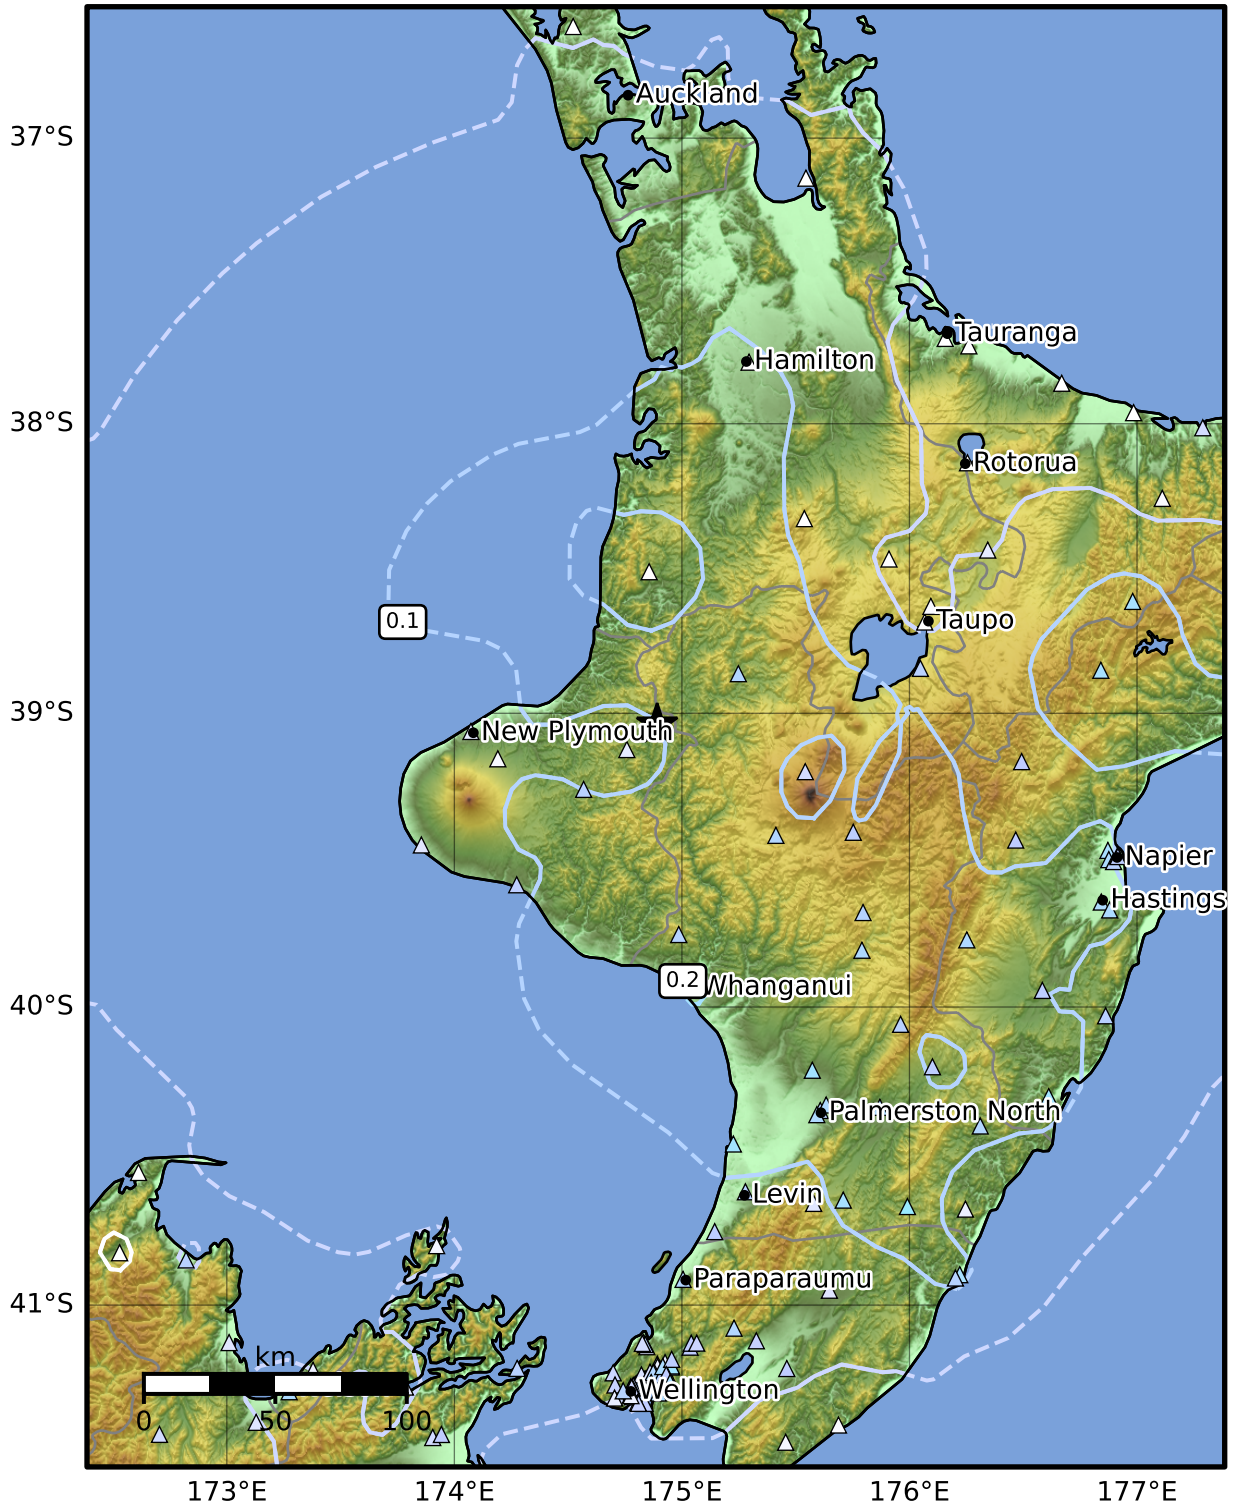

Peak Ground Velocity Map GNS Science
ShakeMap: King Country

Nov 26, 2024 14:46:49 UTC M5.1 S39.04 E174.89 Depth: 195.6km ID:2024p893554

PGV (cm/s)	0.1	0.2	0.5	1	2	5	10	20	50	100	200
------------	-----	-----	-----	---	---	---	----	----	----	-----	-----

Scale based on Moratalla et al.(2021) and Worden et al.(2012) Version 4: Processed 2024-11-26T15:20:21Z

△ Seismic Instrument ○ Reported Intensity ★ Epicenter