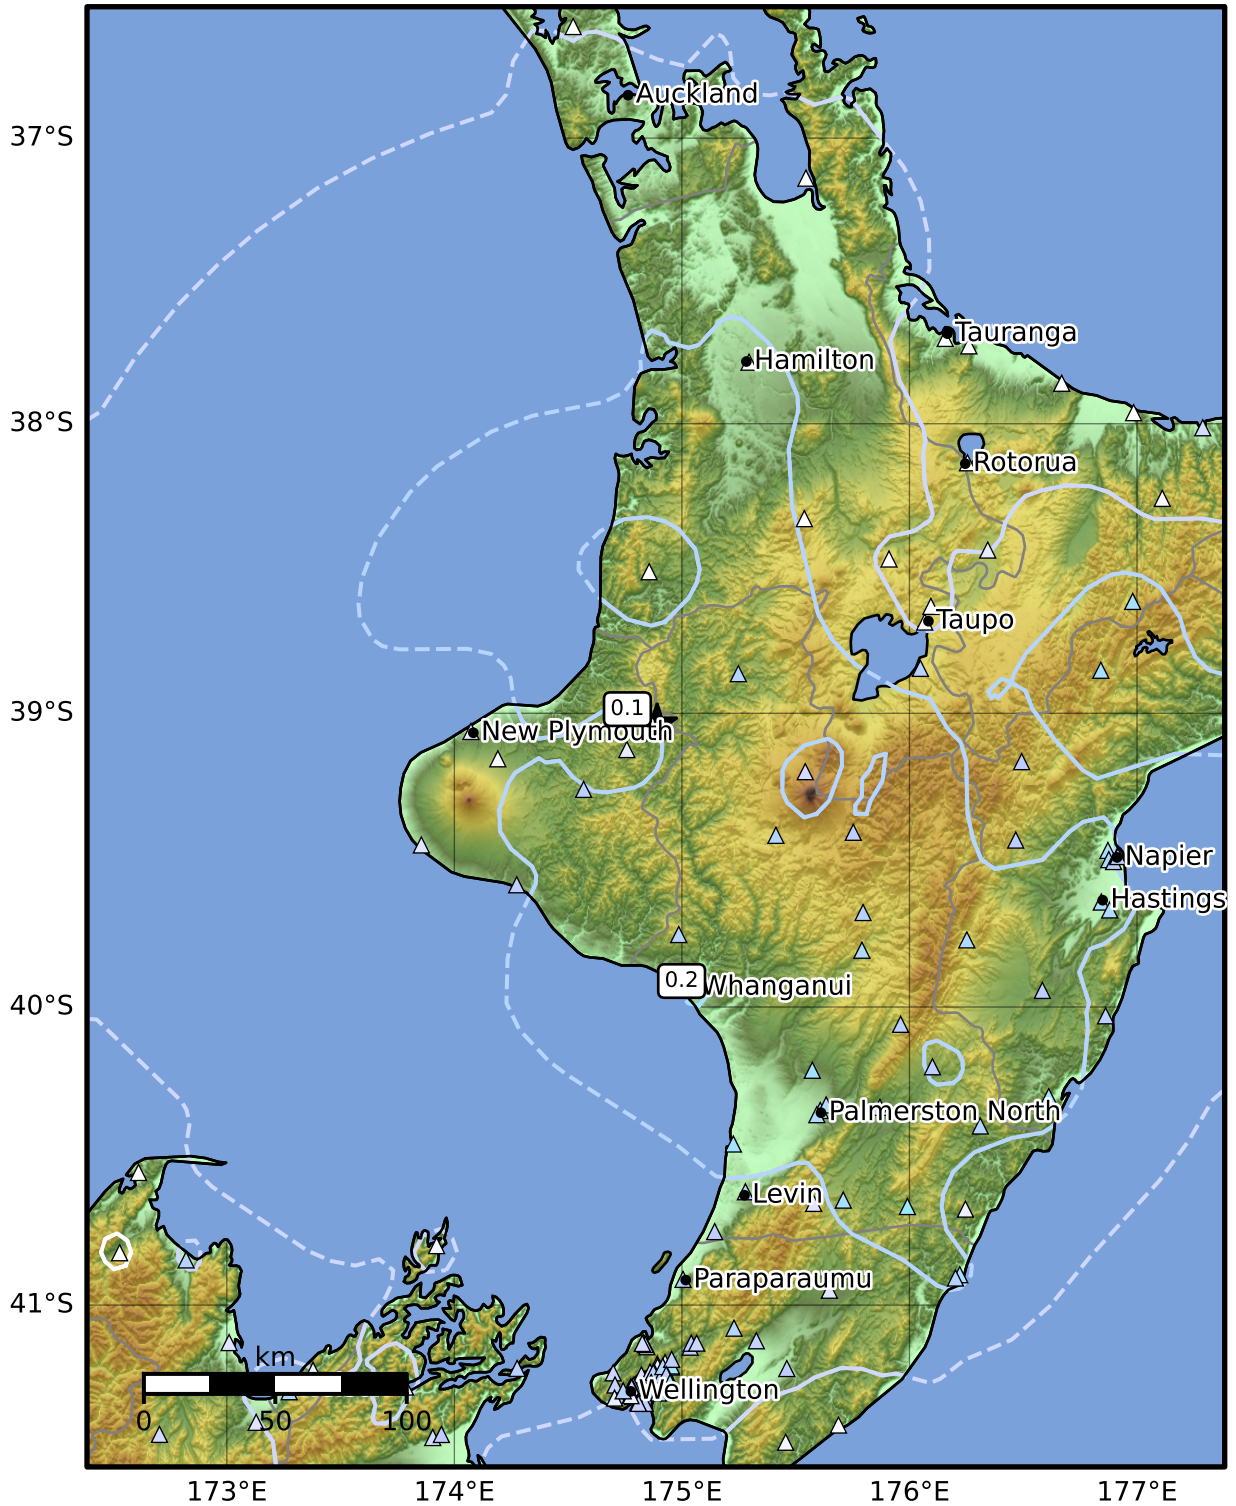

Peak Ground Velocity Map GNS Science
ShakeMap: King Country

Nov 26, 2024 14:46:49 UTC M5.1 S39.04 E174.89 Depth: 195.6km ID:2024p893554

PGV (cm/s)	0.1	0.2	0.5	1	2	5	10	20	50	100	200
------------	-----	-----	-----	---	---	---	----	----	----	-----	-----

Scale based on Moratalla et al.(2021) and Worden et al.(2012) Version 5: Processed 2024-11-26T15:49:58Z

△ Seismic Instrument ○ Reported Intensity ★ Epicenter