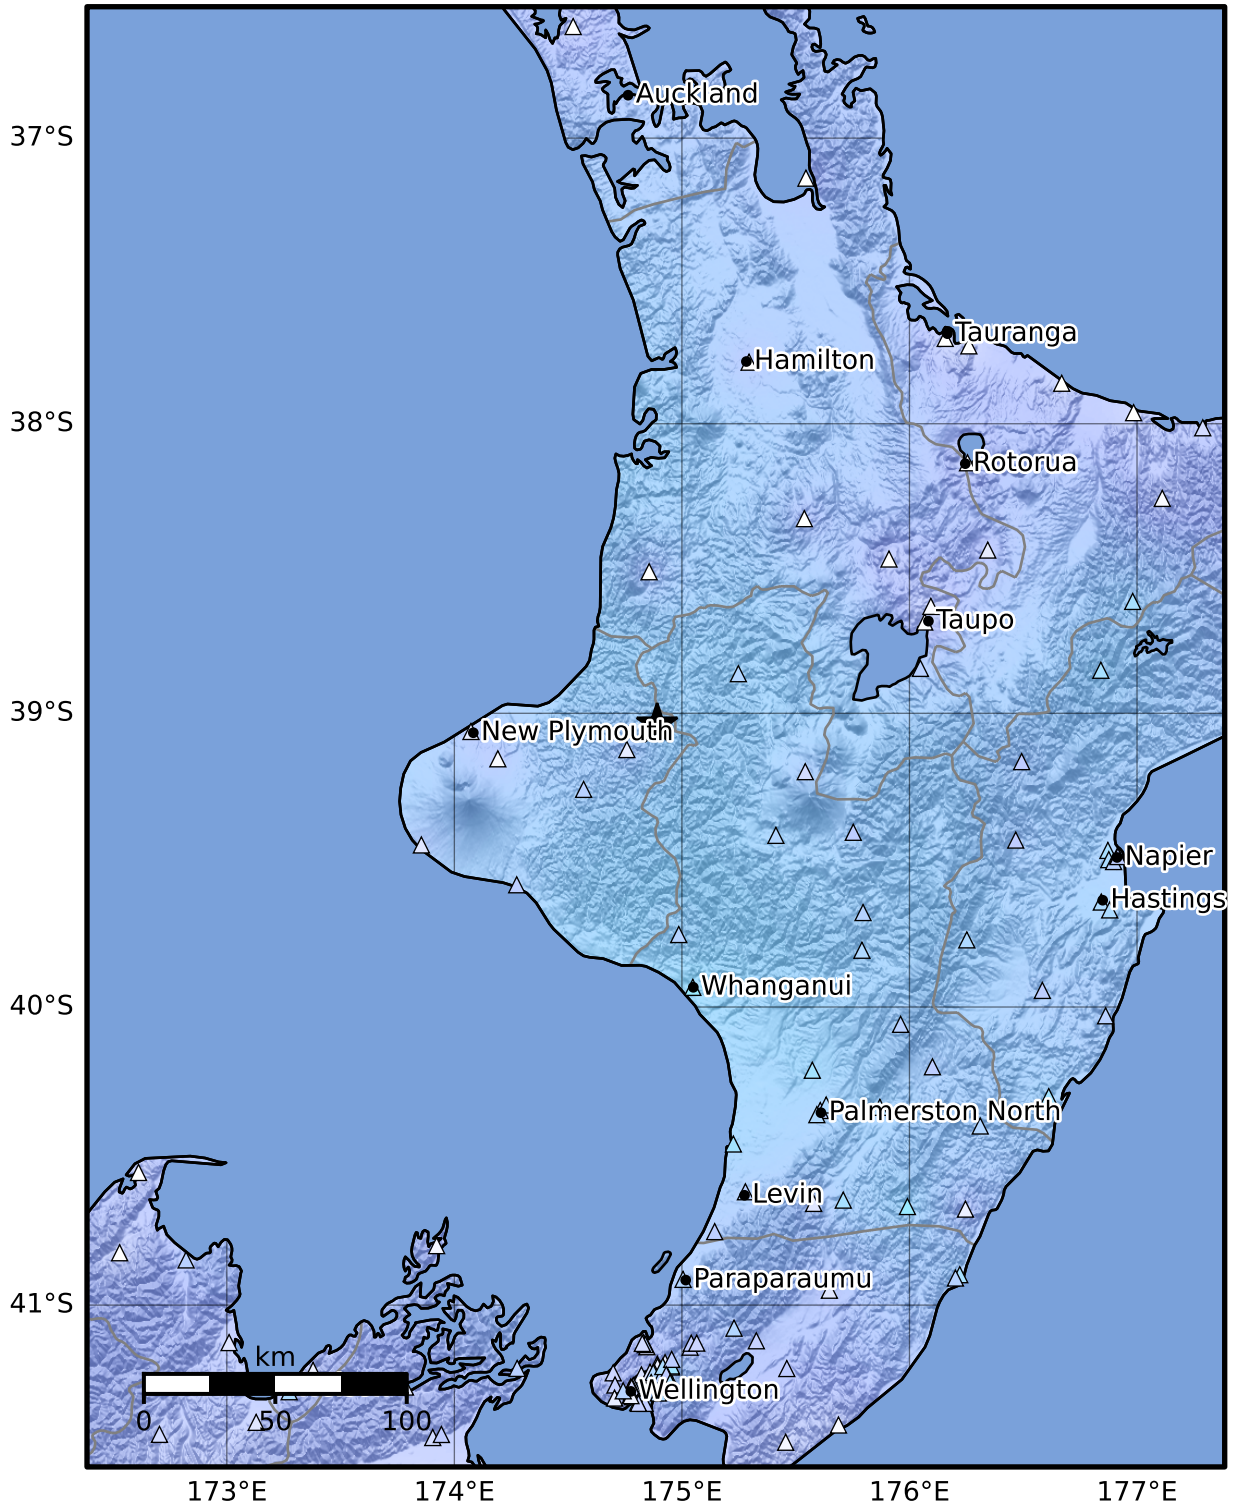

Macroseismic Intensity Map GNS Science
ShakeMap: King Country

Nov 26, 2024 14:46:49 UTC M5.1 S39.04 E174.89 Depth: 195.6km ID:2024p893554

SHAKING	Not felt	Weak	Light	Moderate	Strong	Very strong	Severe	Violent	Extreme
DAMAGE	None	None	None	Very light	Light	Moderate	Moderate/heavy	Heavy	Very heavy
PGA(%g)	<0.0464	0.29	1.63	5.16	12.5	22.4	40.2	72.2	>129
PGV(cm/s)	<0.0215	0.125	1.04	4.31	14.5	26.4	48.3	88.4	>162
INTENSITY	I	II-III	IV	V	VI	VII	VIII	IX	X+

Scale based on Moratalla et al.(2021) and Worden et al.(2012) Version 5: Processed 2024-11-26T15:49:58Z
 △ Seismic Instrument ○ Reported Intensity ★ Epicenter