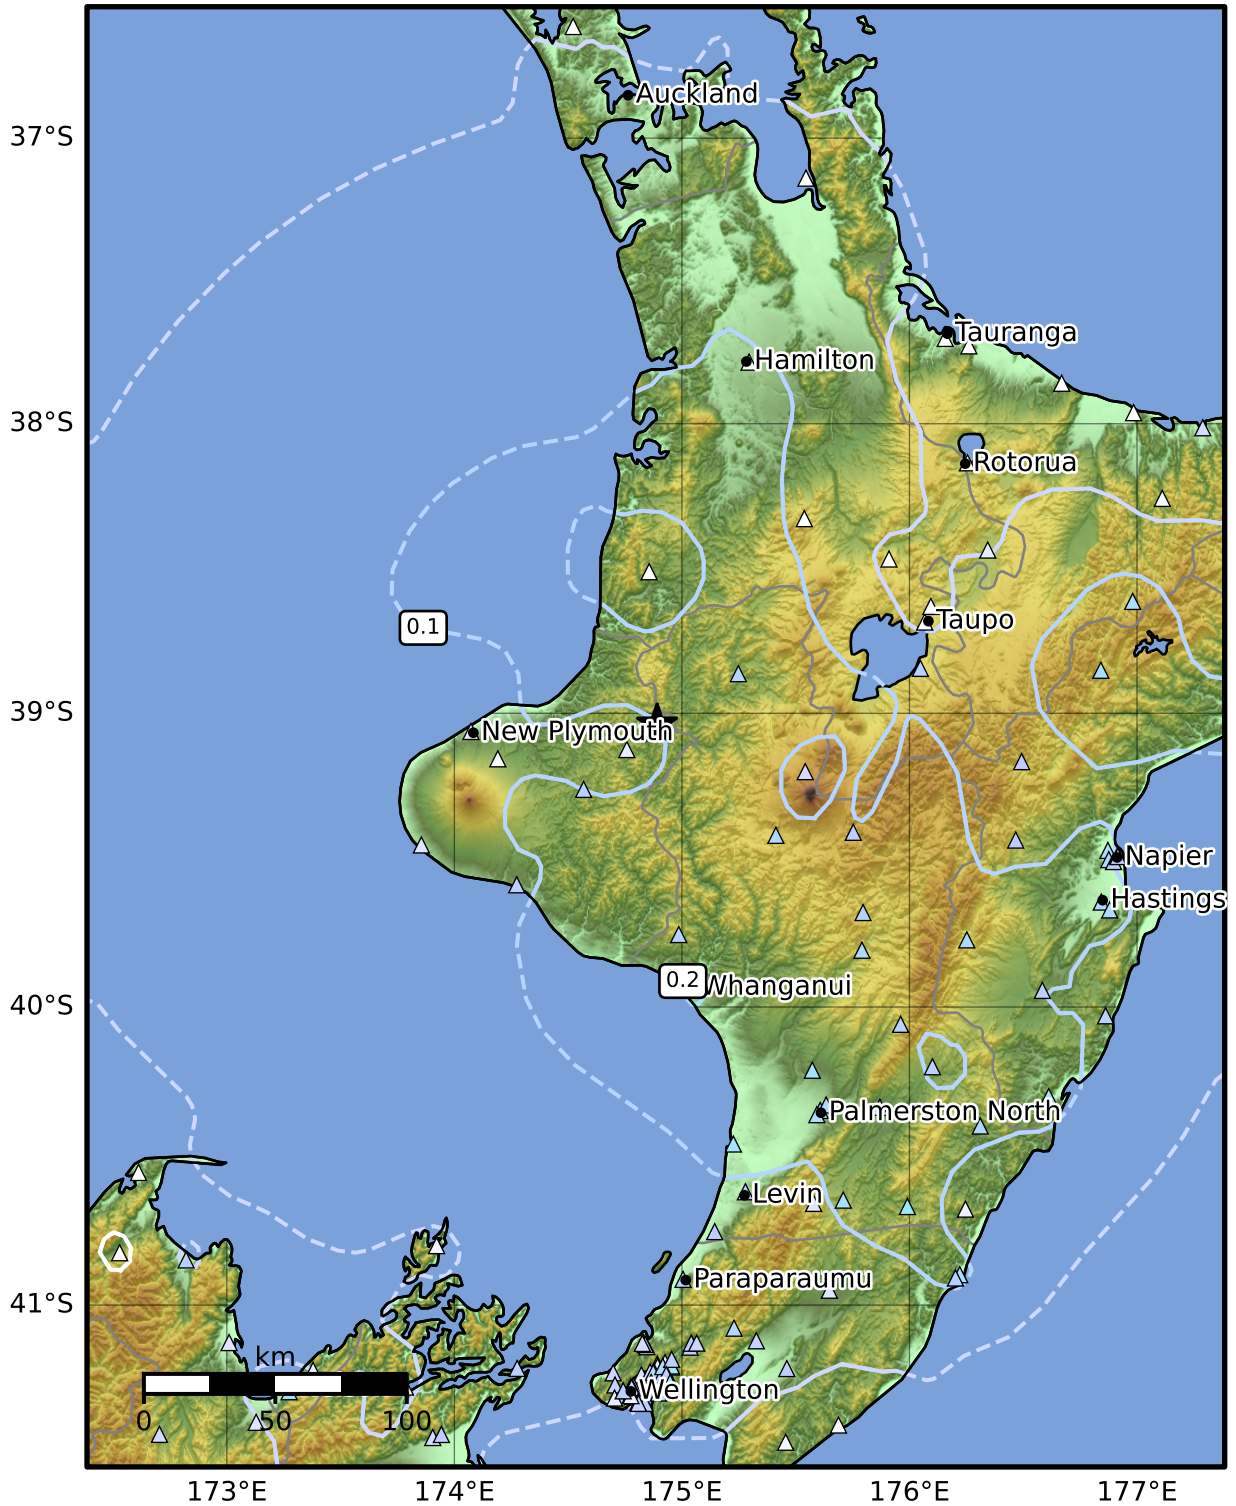

Peak Ground Velocity Map GNS Science
ShakeMap: King Country

Nov 26, 2024 14:46:49 UTC M5.1 S39.04 E174.89 Depth: 195.6km ID:2024p893554

PGV (cm/s)	0.1	0.2	0.5	1	2	5	10	20	50	100	200
------------	-----	-----	-----	---	---	---	----	----	----	-----	-----

Scale based on Moratalla et al.(2021) and Worden et al.(2012) Version 6: Processed 2024-11-26T16:50:32Z

△ Seismic Instrument ○ Reported Intensity ★ Epicenter