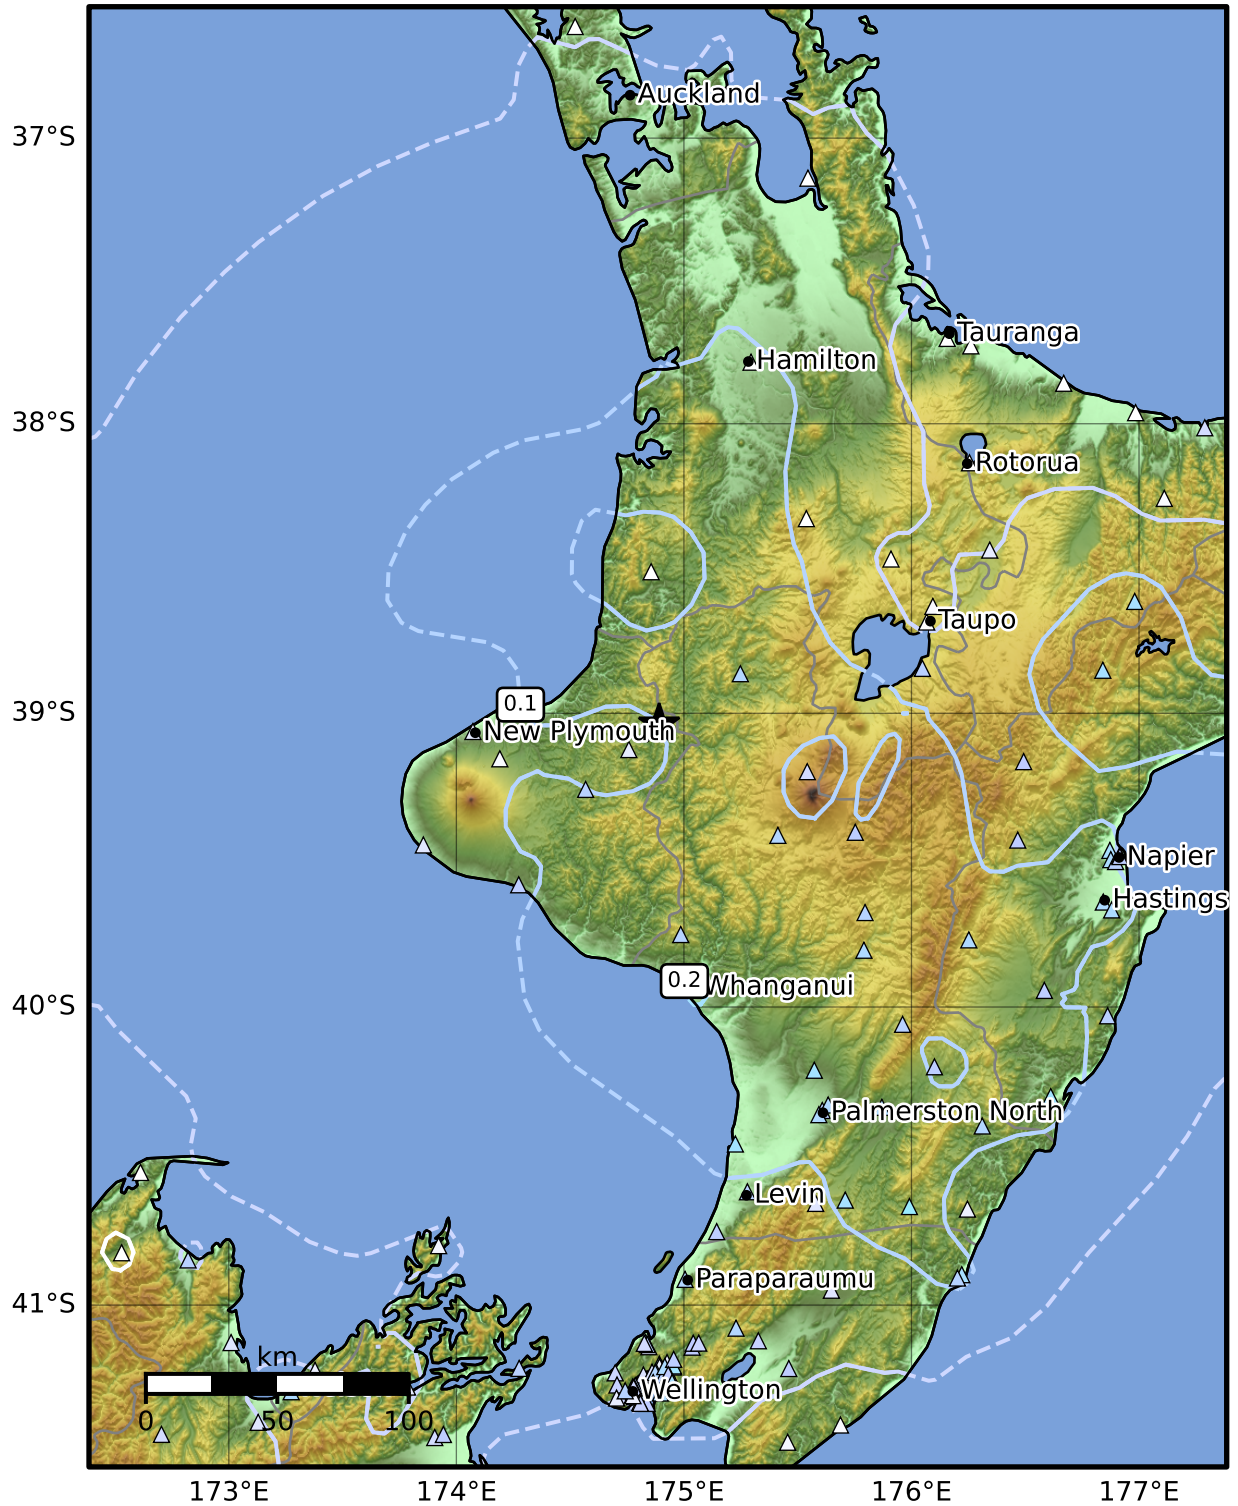

Peak Ground Velocity Map GNS Science
ShakeMap: King Country

Nov 26, 2024 14:46:49 UTC M5.1 S39.04 E174.89 Depth: 195.6km ID:2024p893554

PGV (cm/s)	0.1	0.2	0.5	1	2	5	10	20	50	100	200
------------	-----	-----	-----	---	---	---	----	----	----	-----	-----

Scale based on Moratalla et al.(2021) and Worden et al.(2012) Version 7: Processed 2024-11-26T17:49:58Z

△ Seismic Instrument ○ Reported Intensity ★ Epicenter