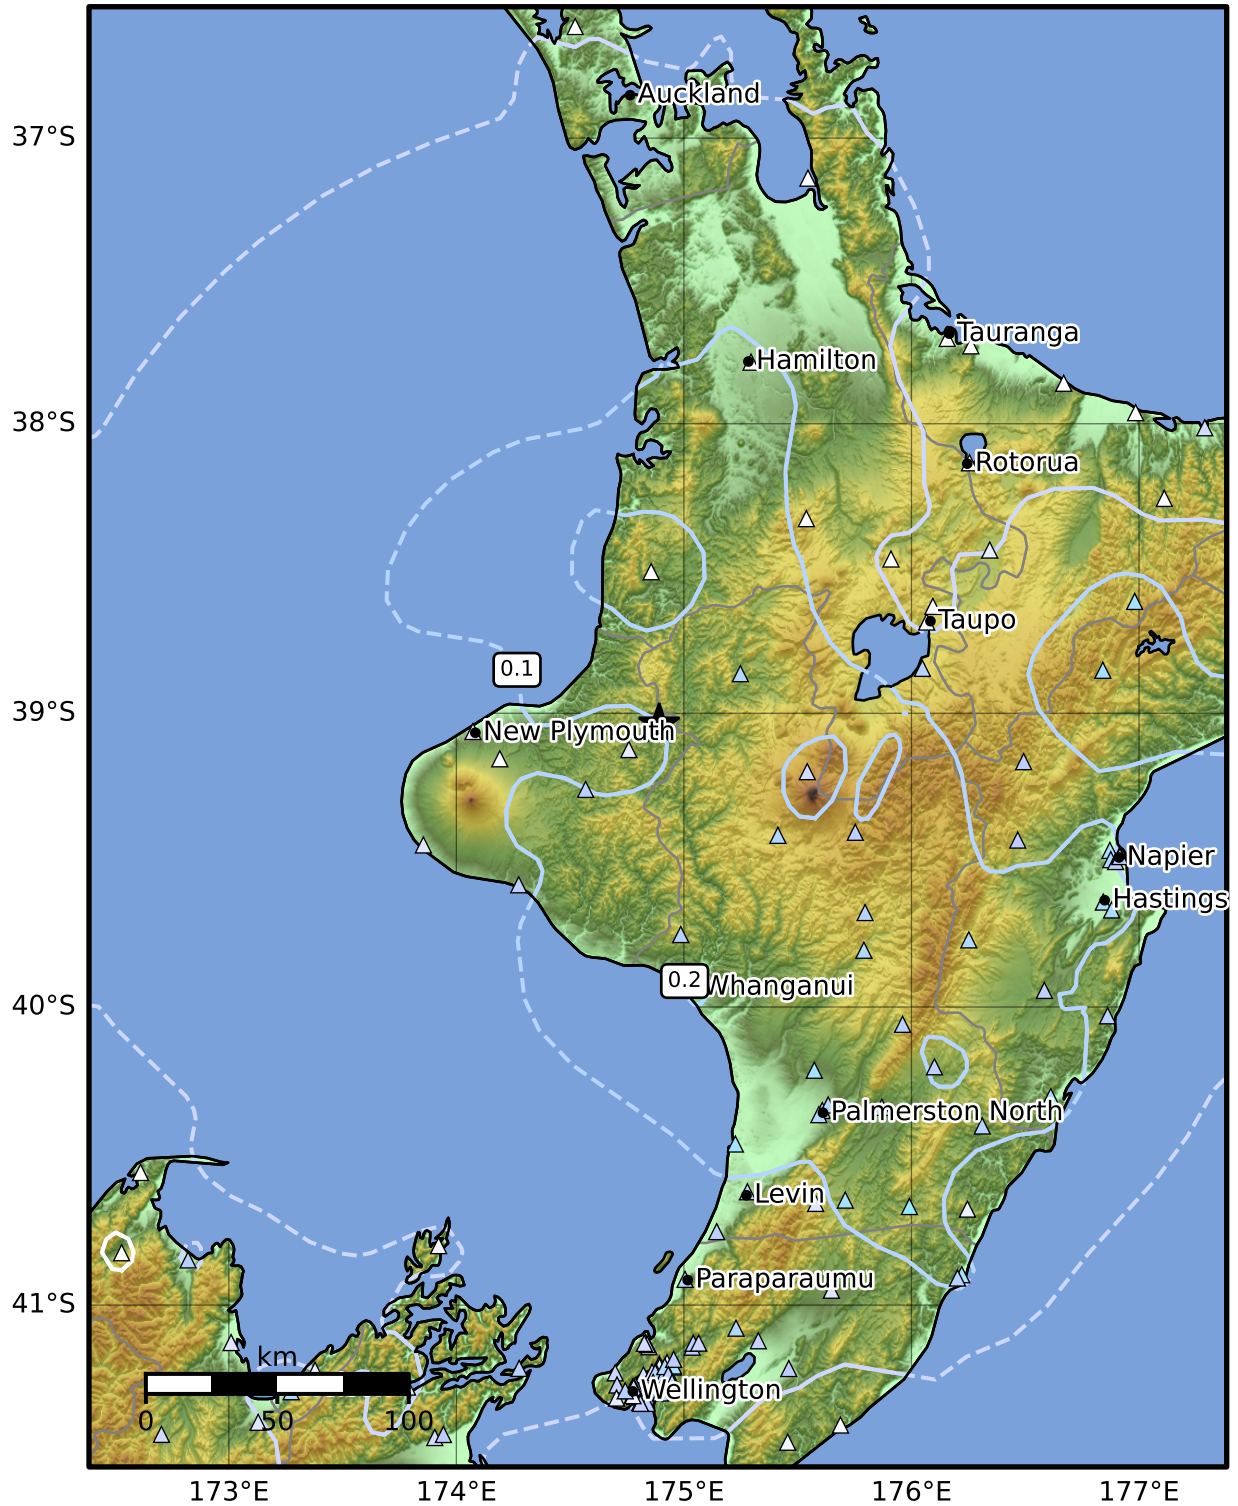

Peak Ground Velocity Map GNS Science
ShakeMap: King Country

Nov 26, 2024 14:46:49 UTC M5.1 S39.04 E174.89 Depth: 195.6km ID:2024p893554

PGV (cm/s)	0.1	0.2	0.5	1	2	5	10	20	50	100	200
------------	-----	-----	-----	---	---	---	----	----	----	-----	-----

Scale based on Moratalla et al.(2021) and Worden et al.(2012) Version 8: Processed 2024-11-26T20:49:59Z

△ Seismic Instrument ○ Reported Intensity ★ Epicenter