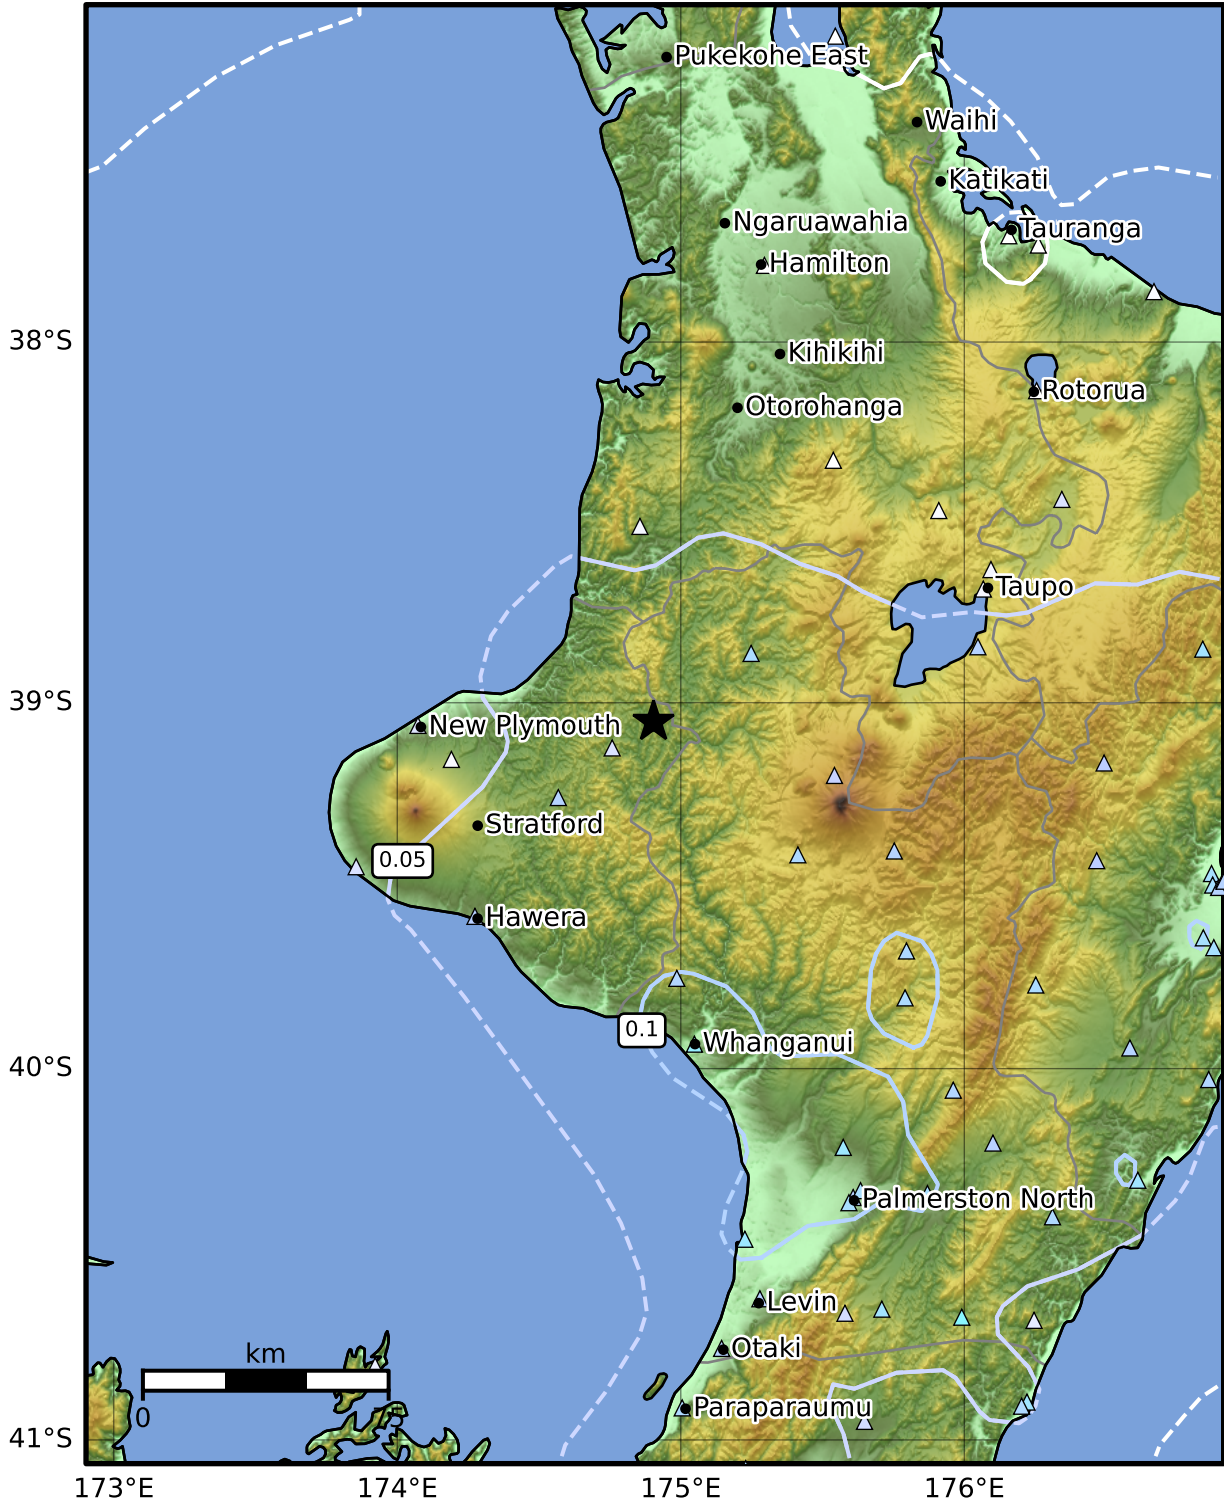

Peak Ground Velocity Map GNS Science
ShakeMap: King Country

Nov 26, 2024 14:46:49 UTC M4.7 S39.05 E174.90 Depth: 198.1km ID:2024p893554

PGV (cm/s)	0.1	0.2	0.5	1	2	5	10	20	50	100	200
------------	-----	-----	-----	---	---	---	----	----	----	-----	-----

Scale based on Moratalla et al.(2021) and Worden et al.(2012) Version 10: Processed 2024-12-03T01:11:33Z

△ Seismic Instrument ○ Reported Intensity ★ Epicenter