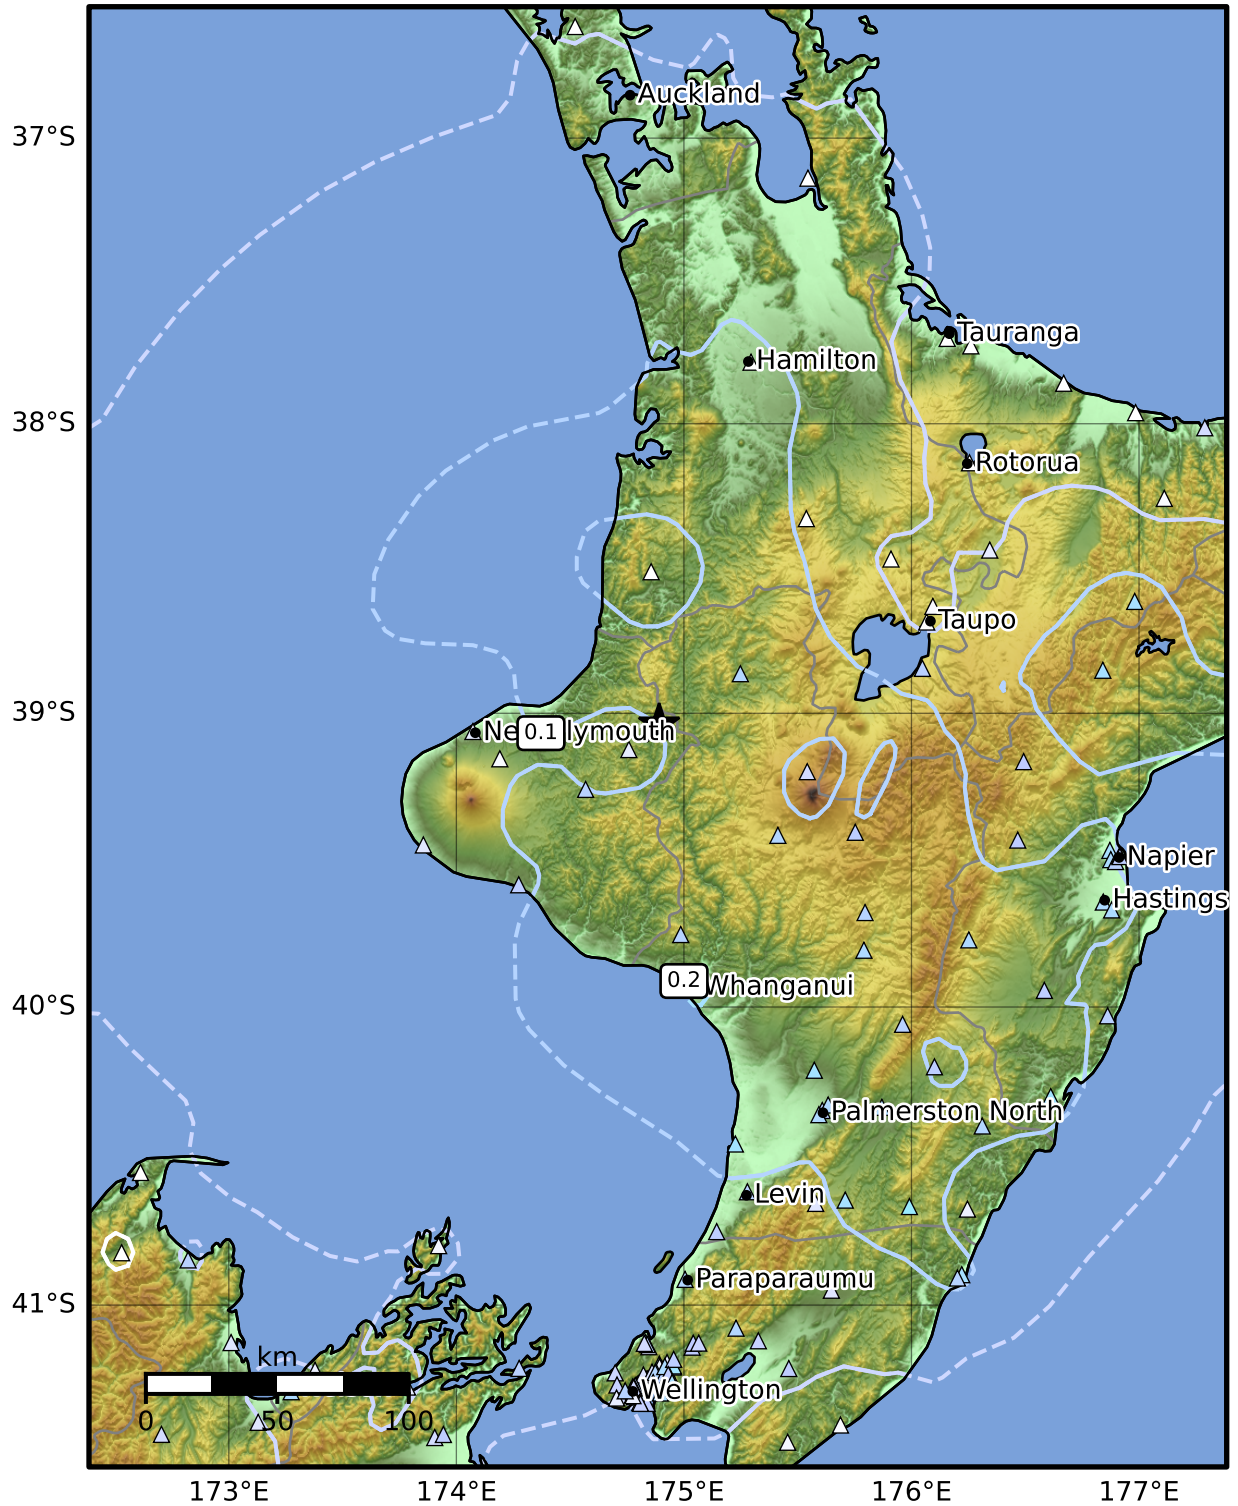

Peak Ground Velocity Map GNS Science
ShakeMap: King Country

Nov 26, 2024 14:46:49 UTC M5.1 S39.04 E174.89 Depth: 195.6km ID:2024p893554

PGV (cm/s)	0.1	0.2	0.5	1	2	5	10	20	50	100	200
------------	-----	-----	-----	---	---	---	----	----	----	-----	-----

Scale based on Moratalla et al.(2021) and Worden et al.(2012) Version 9: Processed 2024-11-27T14:50:23Z

△ Seismic Instrument ○ Reported Intensity ★ Epicenter