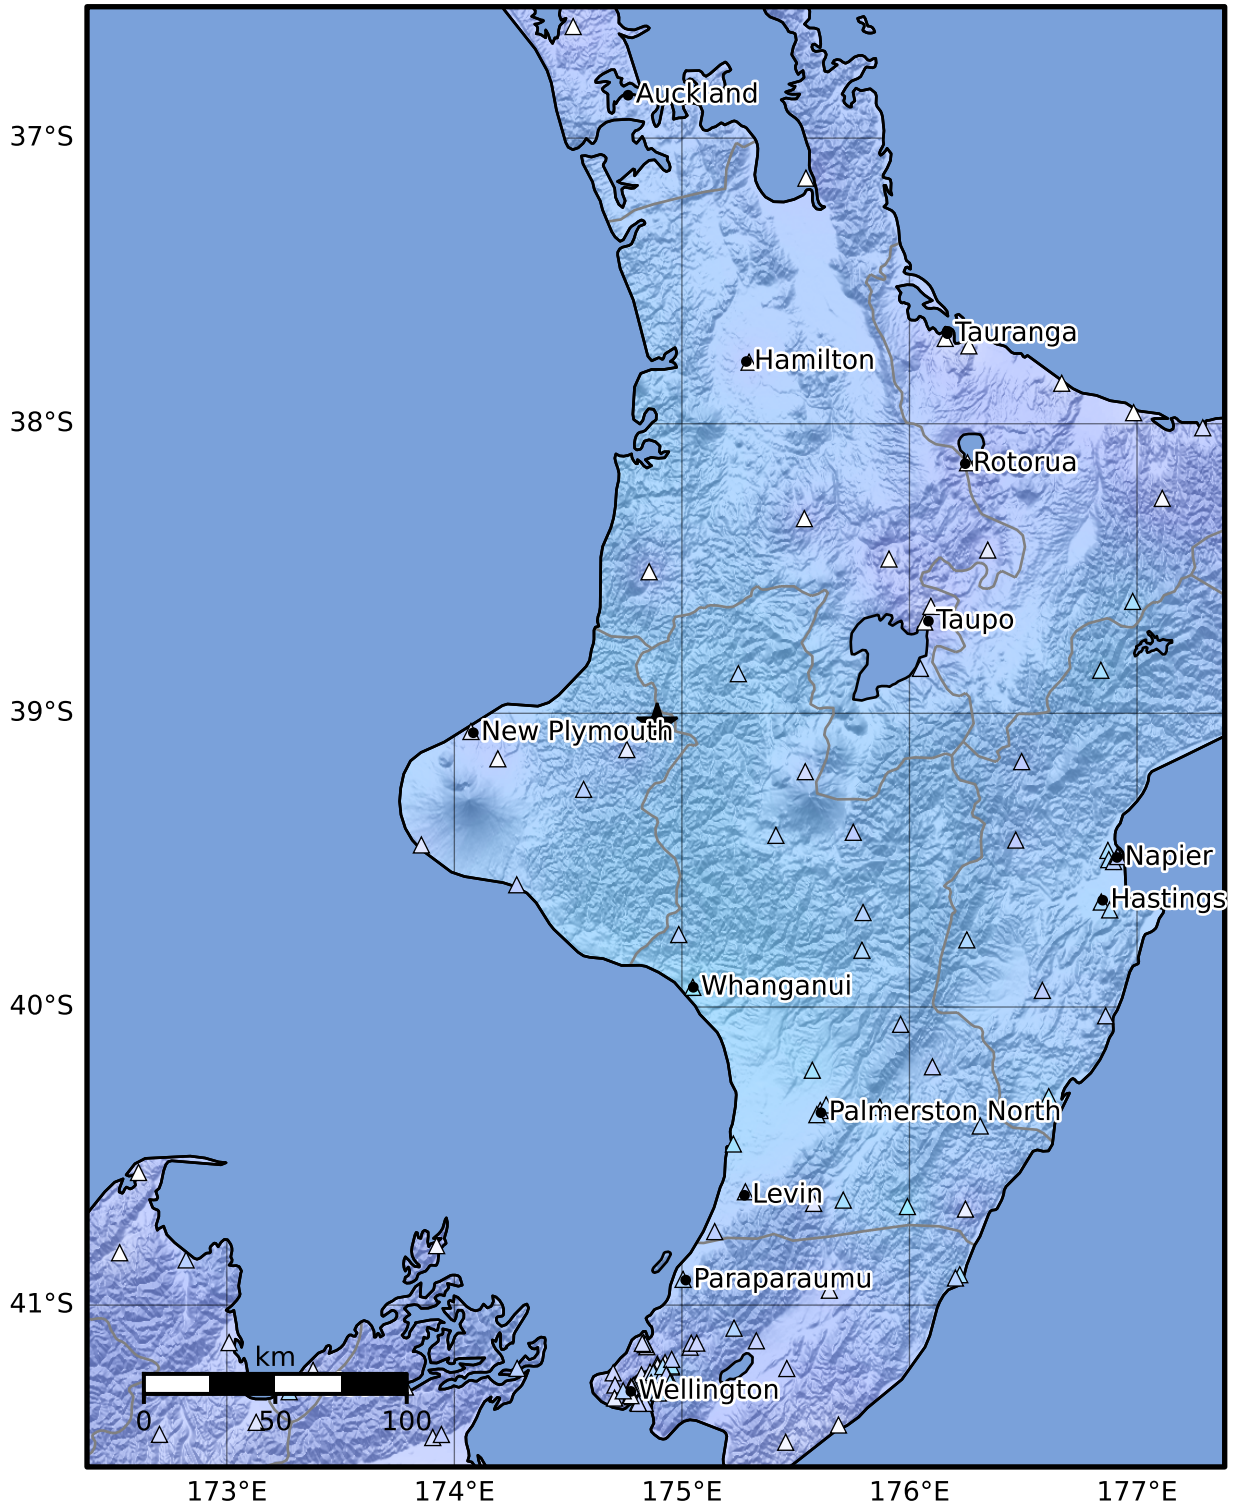

Macroseismic Intensity Map GNS Science
ShakeMap: King Country

Nov 26, 2024 14:46:49 UTC M5.1 S39.04 E174.89 Depth: 195.6km ID:2024p893554

SHAKING	Not felt	Weak	Light	Moderate	Strong	Very strong	Severe	Violent	Extreme
DAMAGE	None	None	None	Very light	Light	Moderate	Moderate/heavy	Heavy	Very heavy
PGA(%g)	<0.0464	0.29	1.63	5.16	12.5	22.4	40.2	72.2	>129
PGV(cm/s)	<0.0215	0.125	1.04	4.31	14.5	26.4	48.3	88.4	>162
INTENSITY	I	II-III	IV	V	VI	VII	VIII	IX	X+

Scale based on Moratalla et al.(2021) and Worden et al.(2012) Version 9: Processed 2024-11-27T14:50:23Z
 △ Seismic Instrument ○ Reported Intensity ★ Epicenter