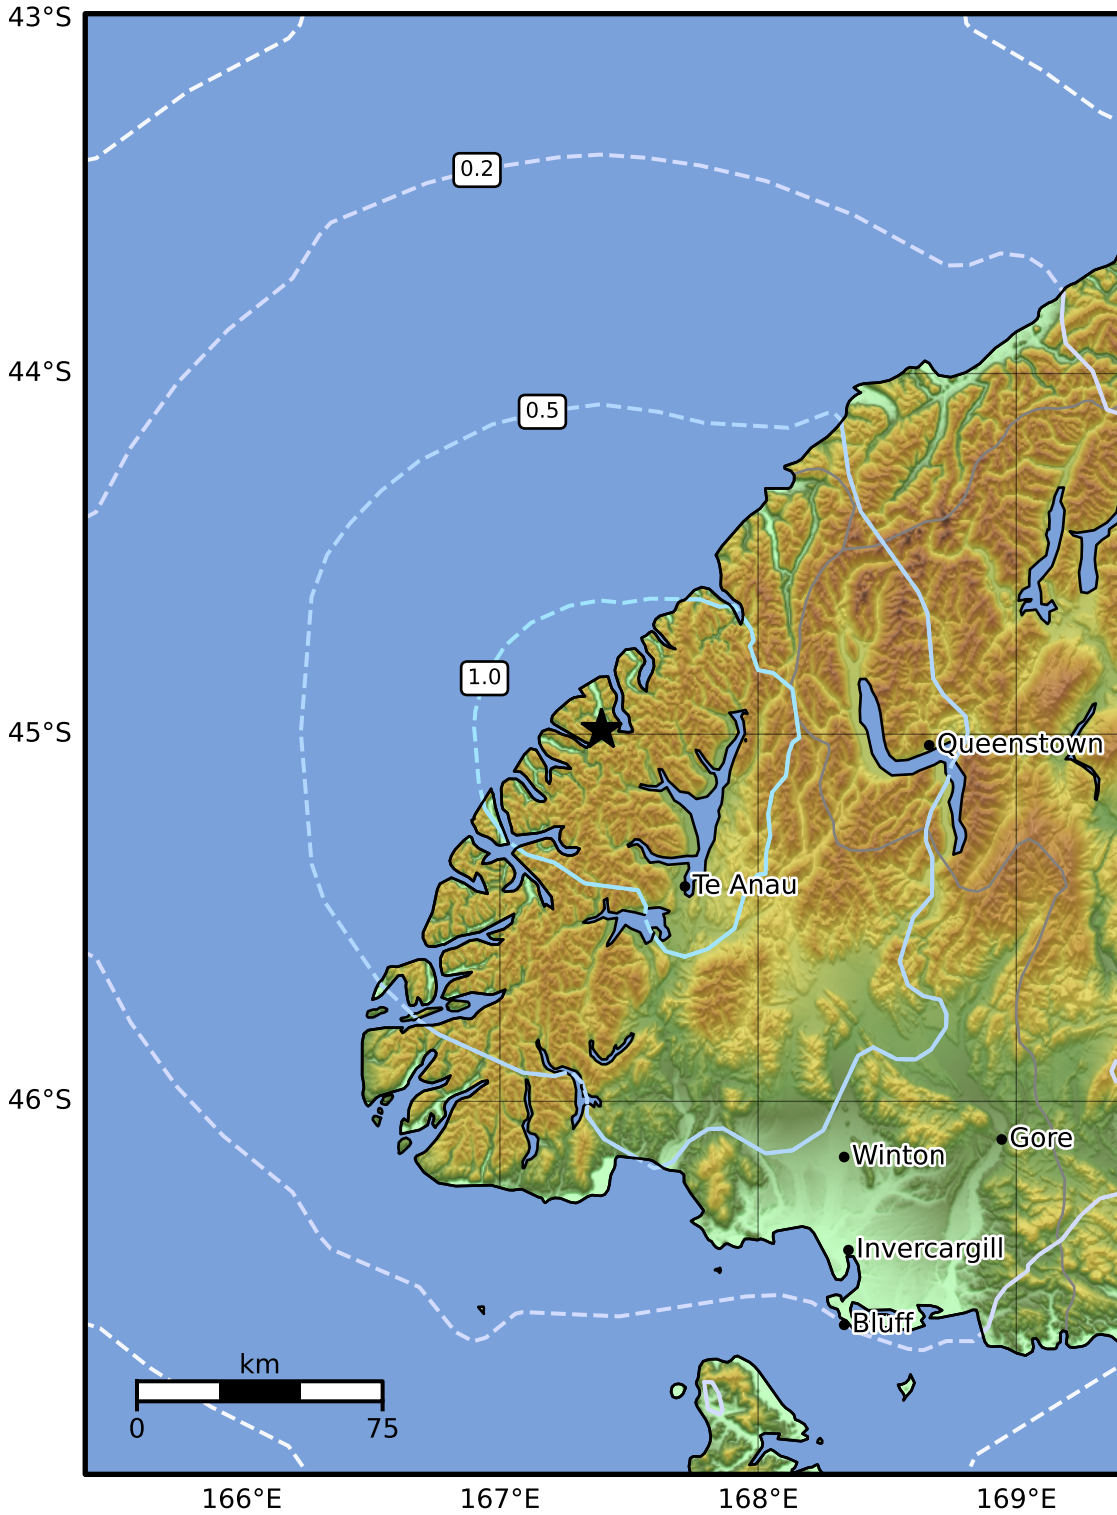

0.3 Second Peak Spectral Acceleration Map GNS Science
ShakeMap: Fiordland

Nov 26, 2024 22:29:56 UTC M4.4 S44.99 E167.39 Depth: 86.5km ID:2024p894425

SA(0.3) (%g)	0.1	0.2	0.5	1	2	5	10	20	50	100	200
--------------	-----	-----	-----	---	---	---	----	----	----	-----	-----

Scale based on Moratalla et al.(2021) and Worden et al.(2012) Version 1: Processed 2024-11-26T22:32:27Z

△ Seismic Instrument ○ Reported Intensity ★ Epicenter