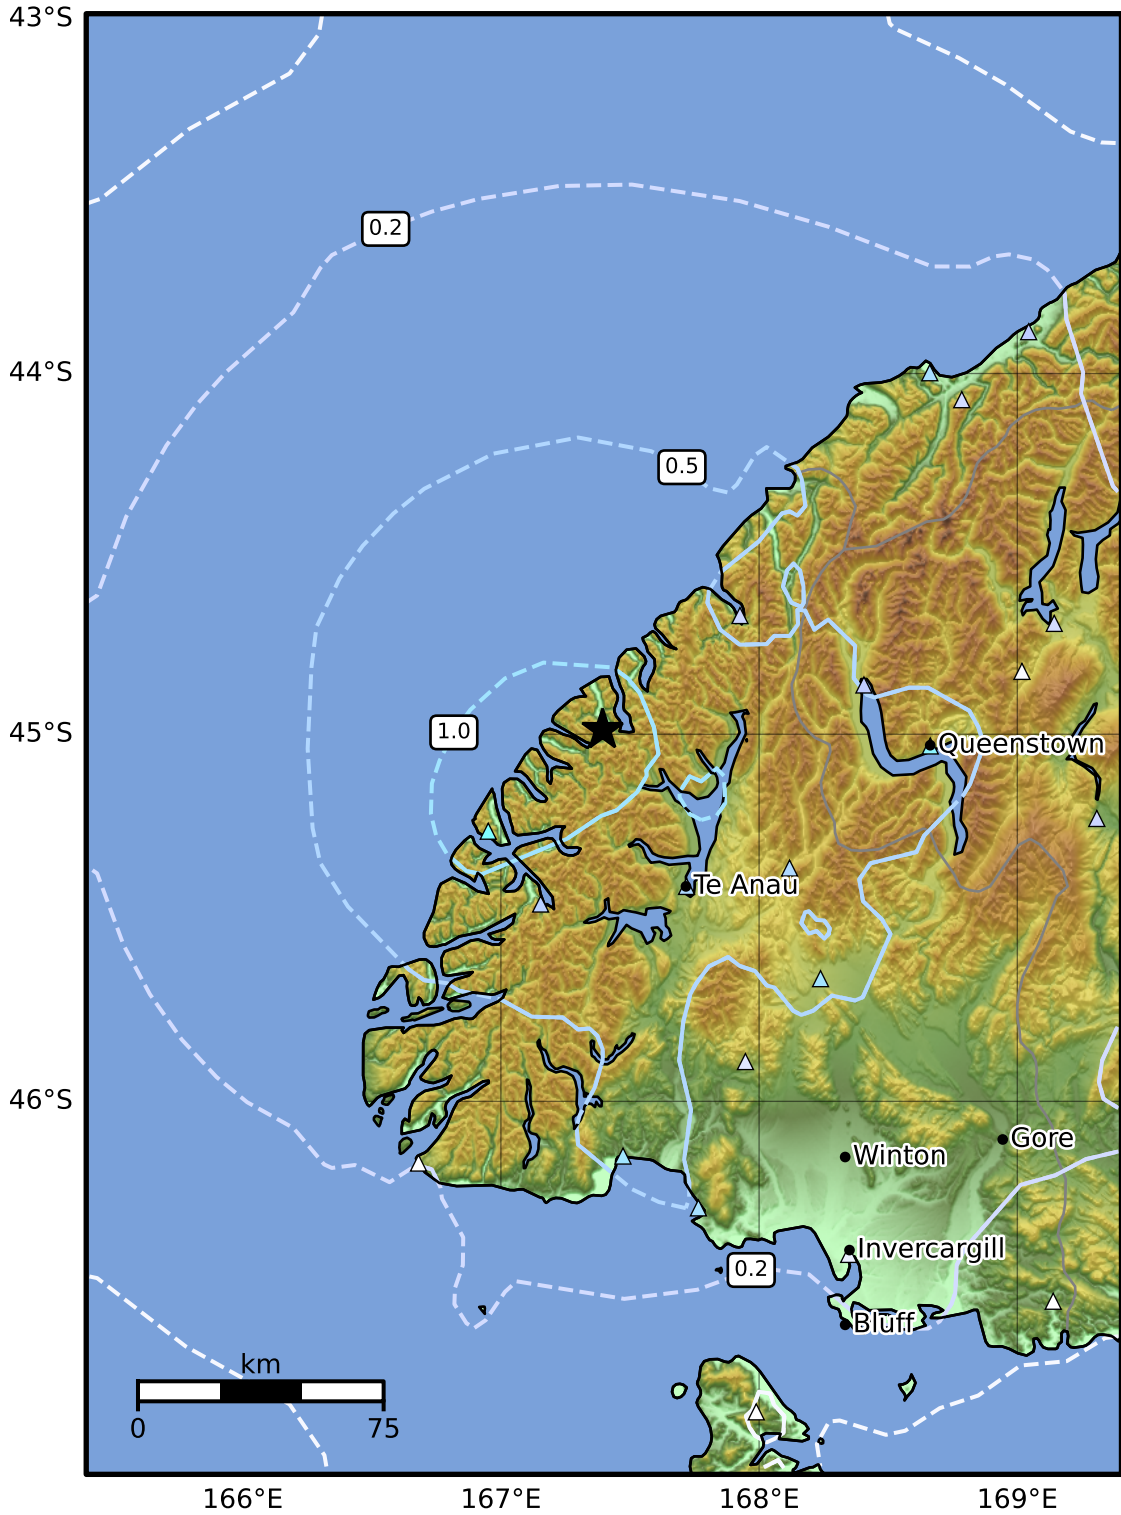

0.3 Second Peak Spectral Acceleration Map GNS Science
ShakeMap: Fiordland

Nov 26, 2024 22:29:56 UTC M4.4 S44.99 E167.39 Depth: 86.5km ID:2024p894425

SA(0.3) (%g)	0.1	0.2	0.5	1	2	5	10	20	50	100	200
--------------	-----	-----	-----	---	---	---	----	----	----	-----	-----

Scale based on Moratalla et al.(2021) and Worden et al.(2012) Version 2: Processed 2024-11-26T22:41:51Z
 △ Seismic Instrument ○ Reported Intensity ★ Epicenter