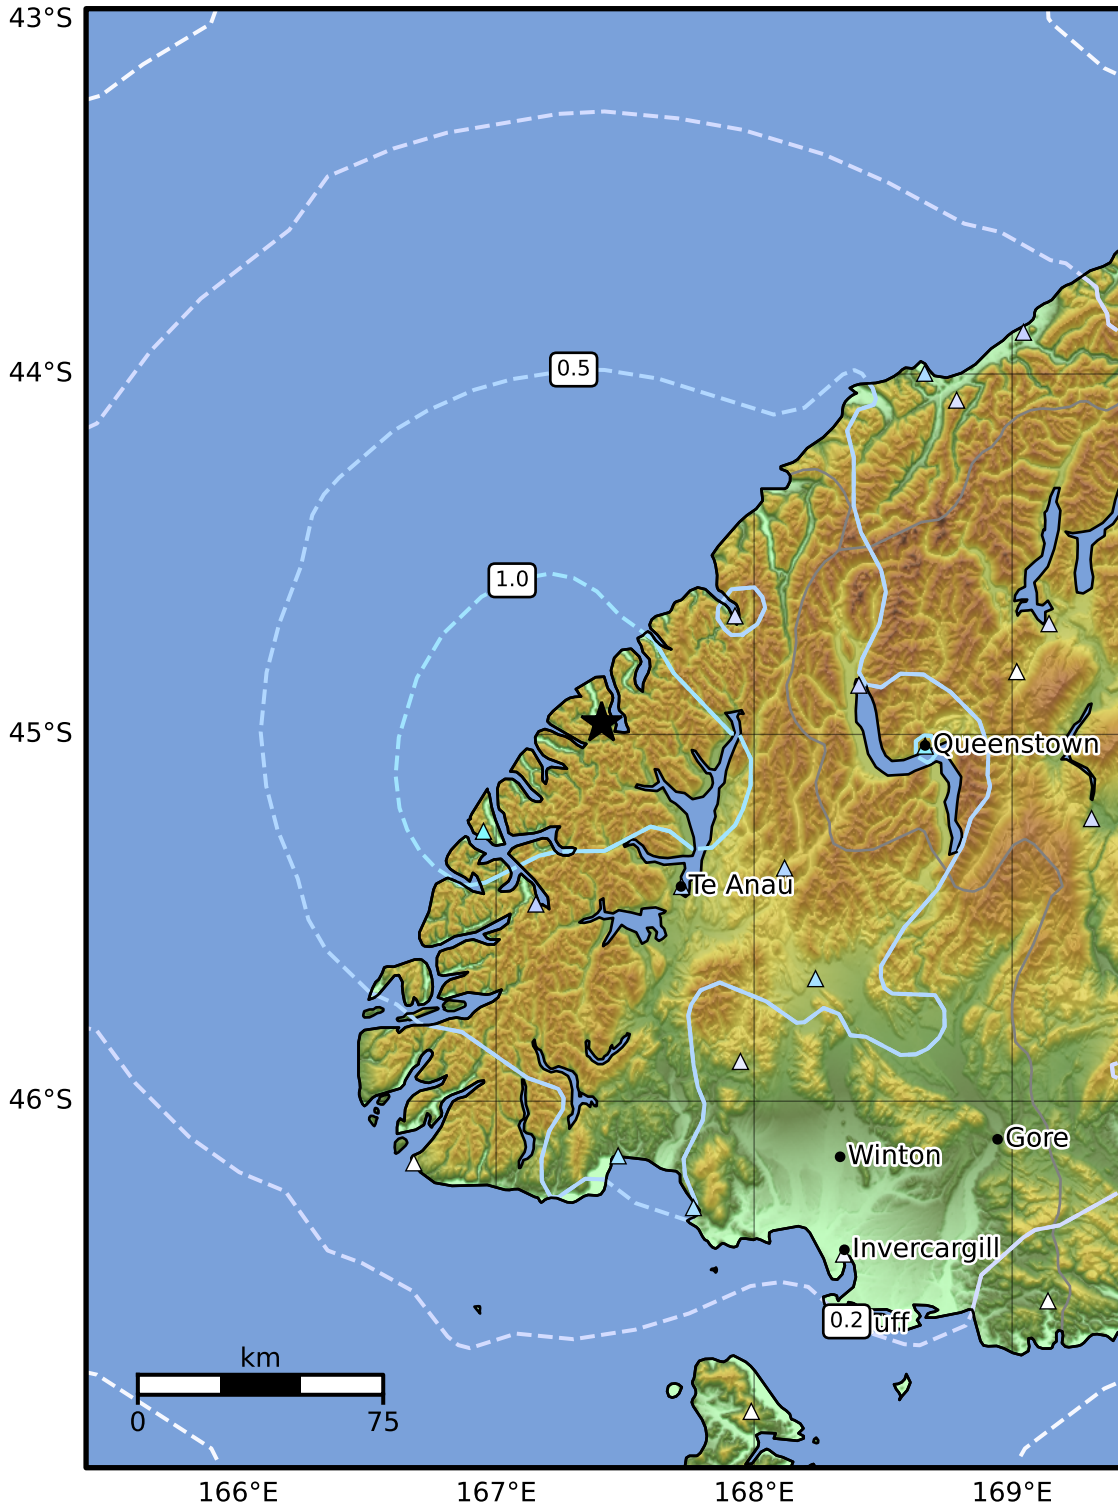

0.3 Second Peak Spectral Acceleration Map GNS Science
ShakeMap: Fiordland

Nov 26, 2024 22:29:56 UTC M4.6 S44.97 E167.41 Depth: 82.9km ID:2024p894425

SA(0.3) (%g)	0.1	0.2	0.5	1	2	5	10	20	50	100	200
--------------	-----	-----	-----	---	---	---	----	----	----	-----	-----

Scale based on Moratalla et al.(2021) and Worden et al.(2012) Version 2: Processed 2024-11-26T22:44:33Z

△ Seismic Instrument ○ Reported Intensity ★ Epicenter