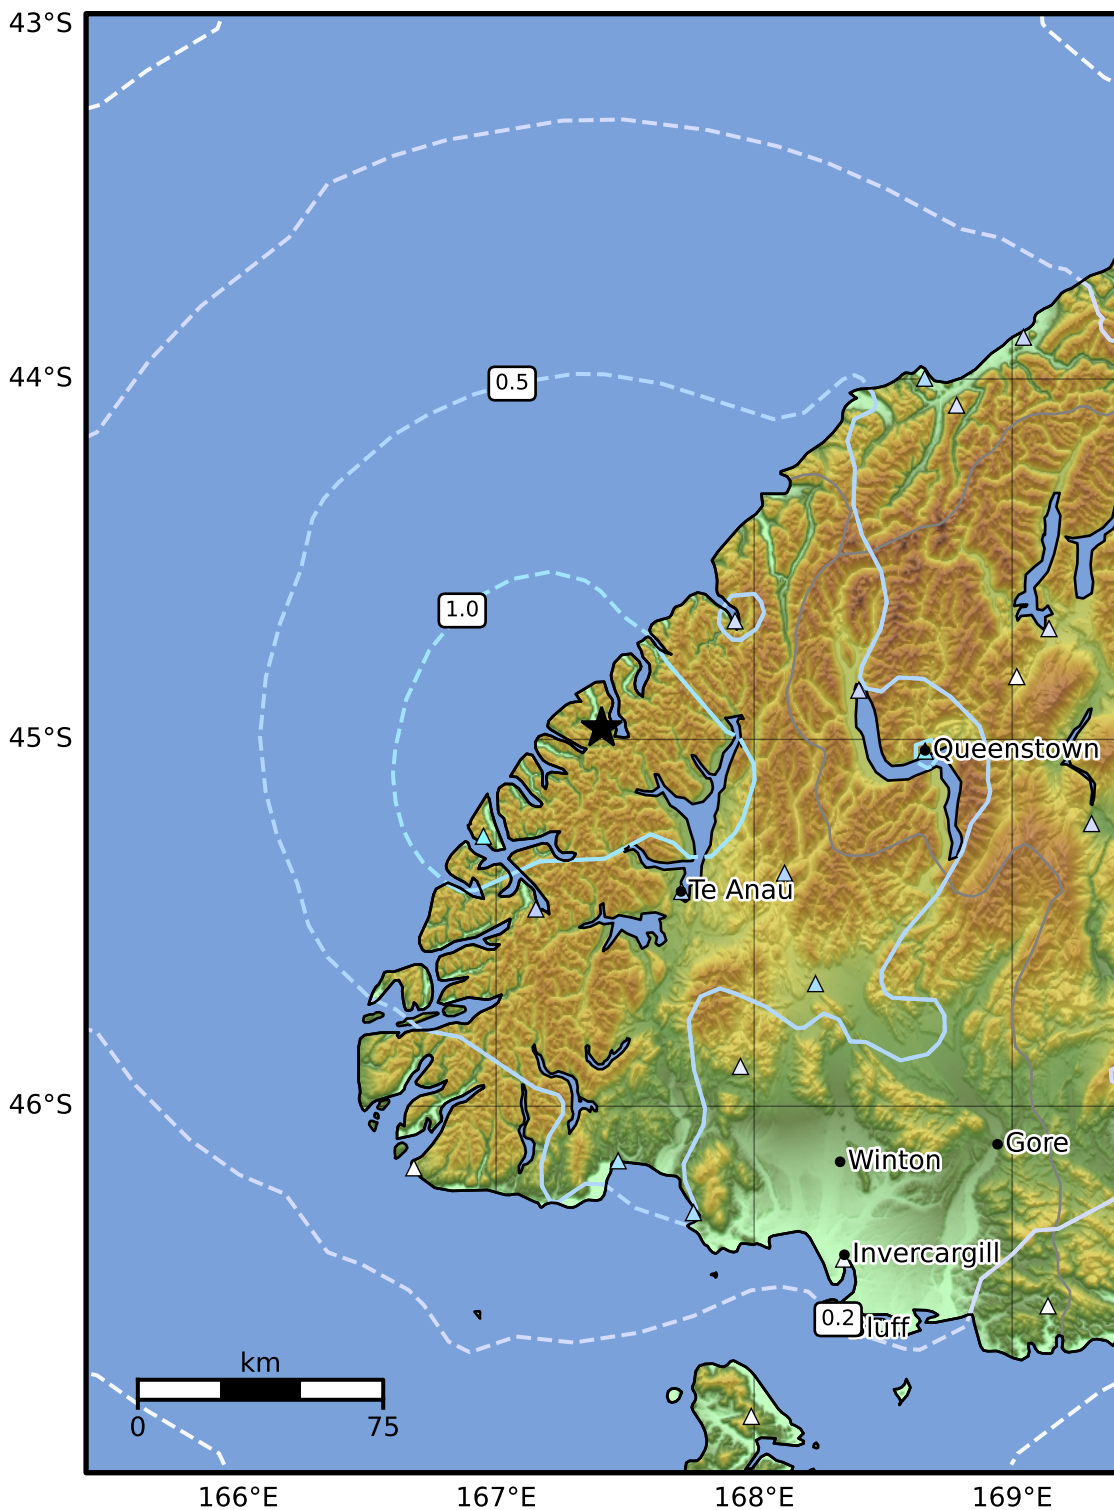

0.3 Second Peak Spectral Acceleration Map GNS Science  
ShakeMap: Fiordland

Nov 26, 2024 22:29:56 UTC M4.6 S44.97 E167.41 Depth: 82.9km ID:2024p894425

SA(0.3) (%g)	0.1	0.2	0.5	1	2	5	10	20	50	100	200
--------------	-----	-----	-----	---	---	---	----	----	----	-----	-----

Scale based on Moratalla et al.(2021) and Worden et al.(2012) Version 3: Processed 2024-11-26T22:51:52Z  
 Δ Seismic Instrument ○ Reported Intensity ★ Epicenter