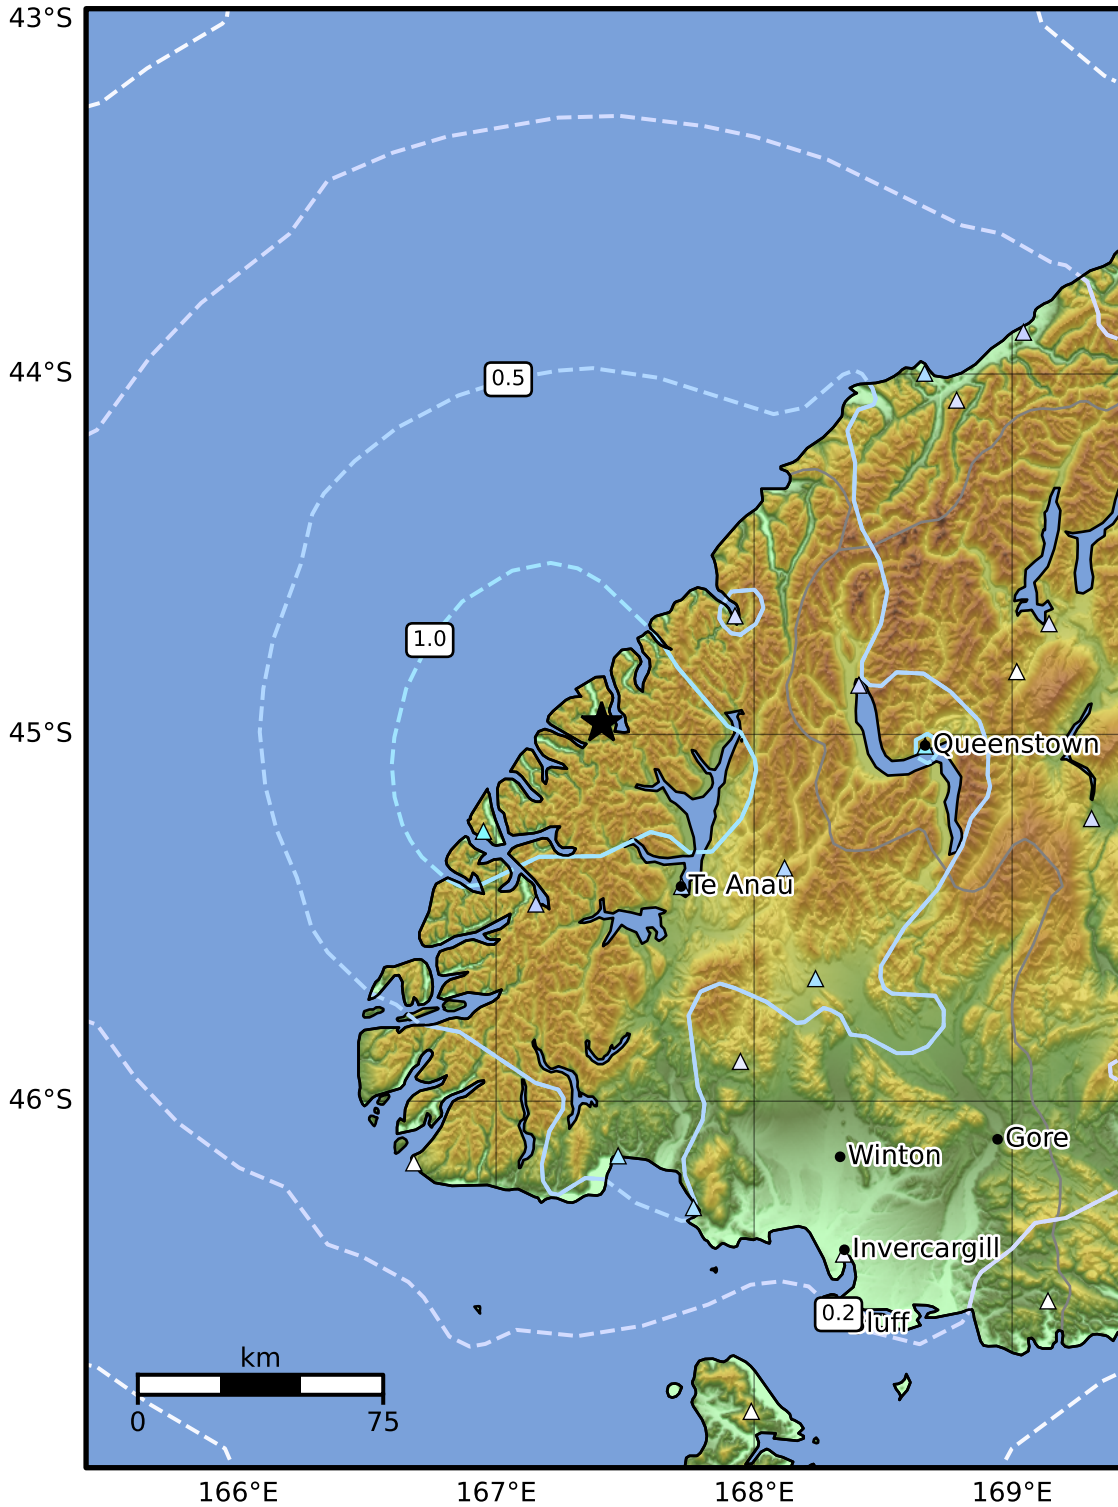

0.3 Second Peak Spectral Acceleration Map GNS Science
ShakeMap: Fiordland

Nov 26, 2024 22:29:56 UTC M4.6 S44.97 E167.41 Depth: 82.9km ID:2024p894425

SA(0.3) (%g)	0.1	0.2	0.5	1	2	5	10	20	50	100	200
--------------	-----	-----	-----	---	---	---	----	----	----	-----	-----

Scale based on Moratalla et al.(2021) and Worden et al.(2012) Version 5: Processed 2024-11-26T23:31:46Z

△ Seismic Instrument ○ Reported Intensity ★ Epicenter