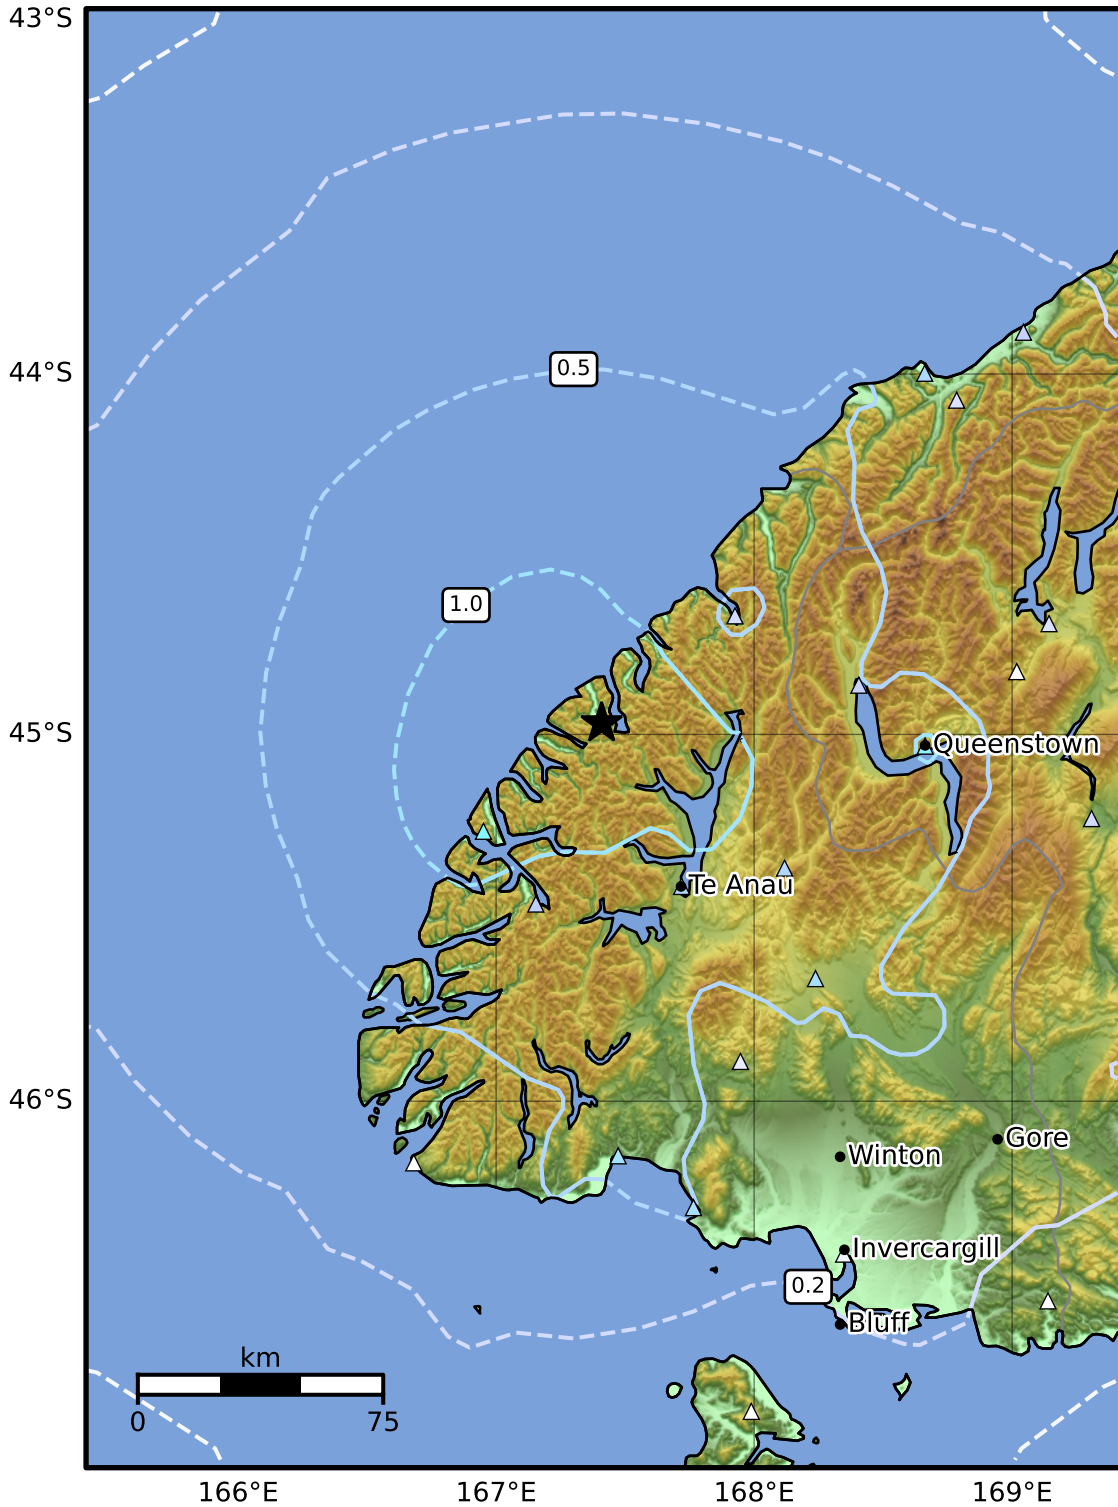

0.3 Second Peak Spectral Acceleration Map GNS Science
ShakeMap: Fiordland

Nov 26, 2024 22:29:56 UTC M4.6 S44.97 E167.41 Depth: 82.9km ID:2024p894425

SA(0.3) (%g)	0.1	0.2	0.5	1	2	5	10	20	50	100	200
--------------	-----	-----	-----	---	---	---	----	----	----	-----	-----

Scale based on Moratalla et al.(2021) and Worden et al.(2012) Version 6: Processed 2024-11-27T00:31:49Z

△ Seismic Instrument ○ Reported Intensity ★ Epicenter