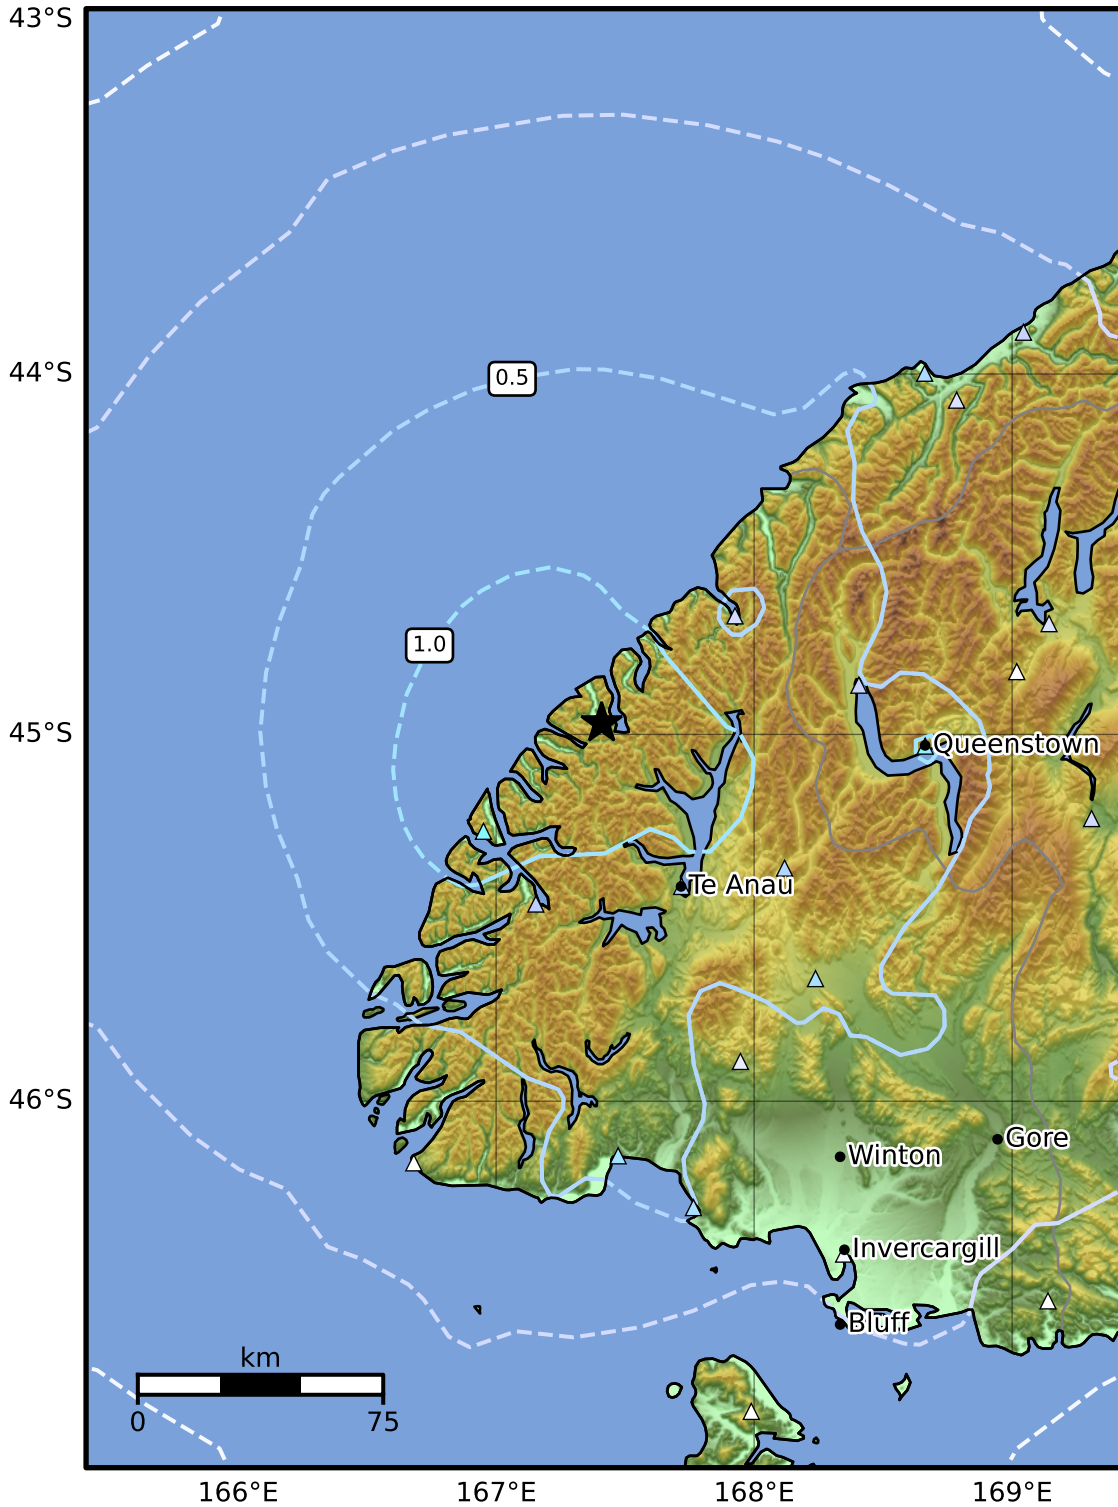

0.3 Second Peak Spectral Acceleration Map GNS Science
ShakeMap: Fiordland

Nov 26, 2024 22:29:56 UTC M4.6 S44.97 E167.41 Depth: 82.9km ID:2024p894425

SA(0.3) (%g)	0.1	0.2	0.5	1	2	5	10	20	50	100	200
---------------------	------------	------------	------------	----------	----------	----------	-----------	-----------	-----------	------------	------------

Scale based on Moratalla et al.(2021) and Worden et al.(2012) Version 7: Processed 2024-11-27T01:31:47Z

△ Seismic Instrument ○ Reported Intensity ★ Epicenter