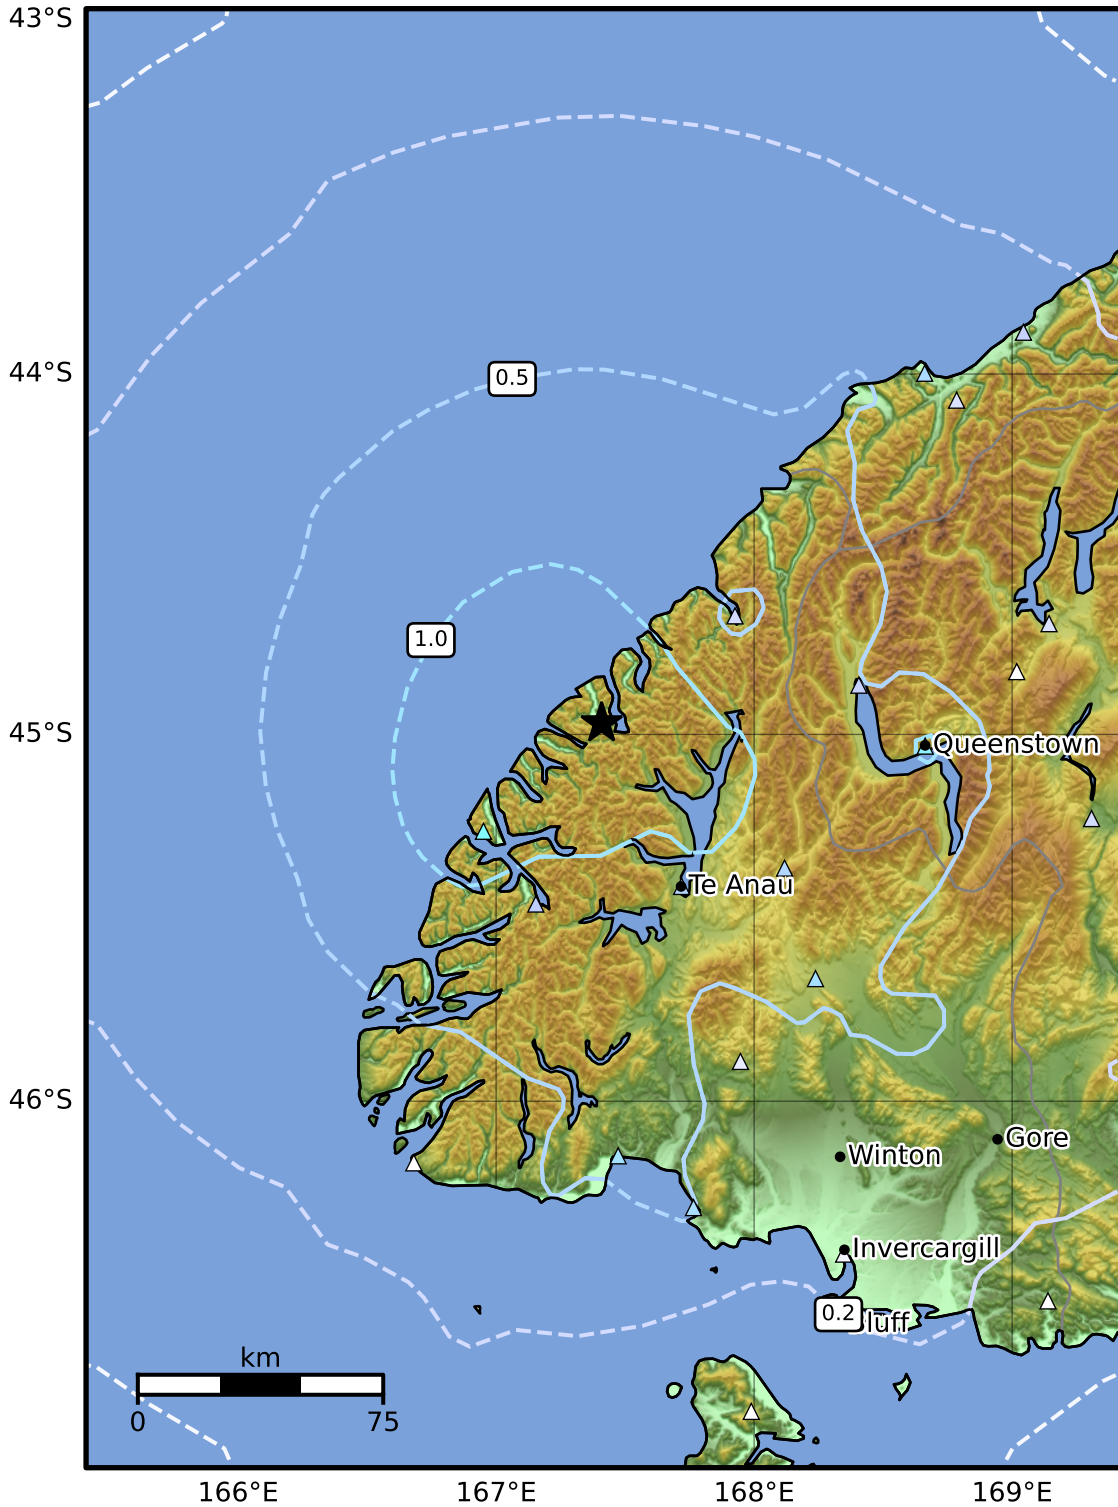

0.3 Second Peak Spectral Acceleration Map GNS Science
ShakeMap: Fiordland

Nov 26, 2024 22:29:56 UTC M4.6 S44.97 E167.41 Depth: 82.9km ID:2024p894425

SA(0.3) (%g)	0.1	0.2	0.5	1	2	5	10	20	50	100	200
--------------	-----	-----	-----	---	---	---	----	----	----	-----	-----

Scale based on Moratalla et al.(2021) and Worden et al.(2012) Version 8: Processed 2024-11-27T04:31:48Z

△ Seismic Instrument ○ Reported Intensity ★ Epicenter