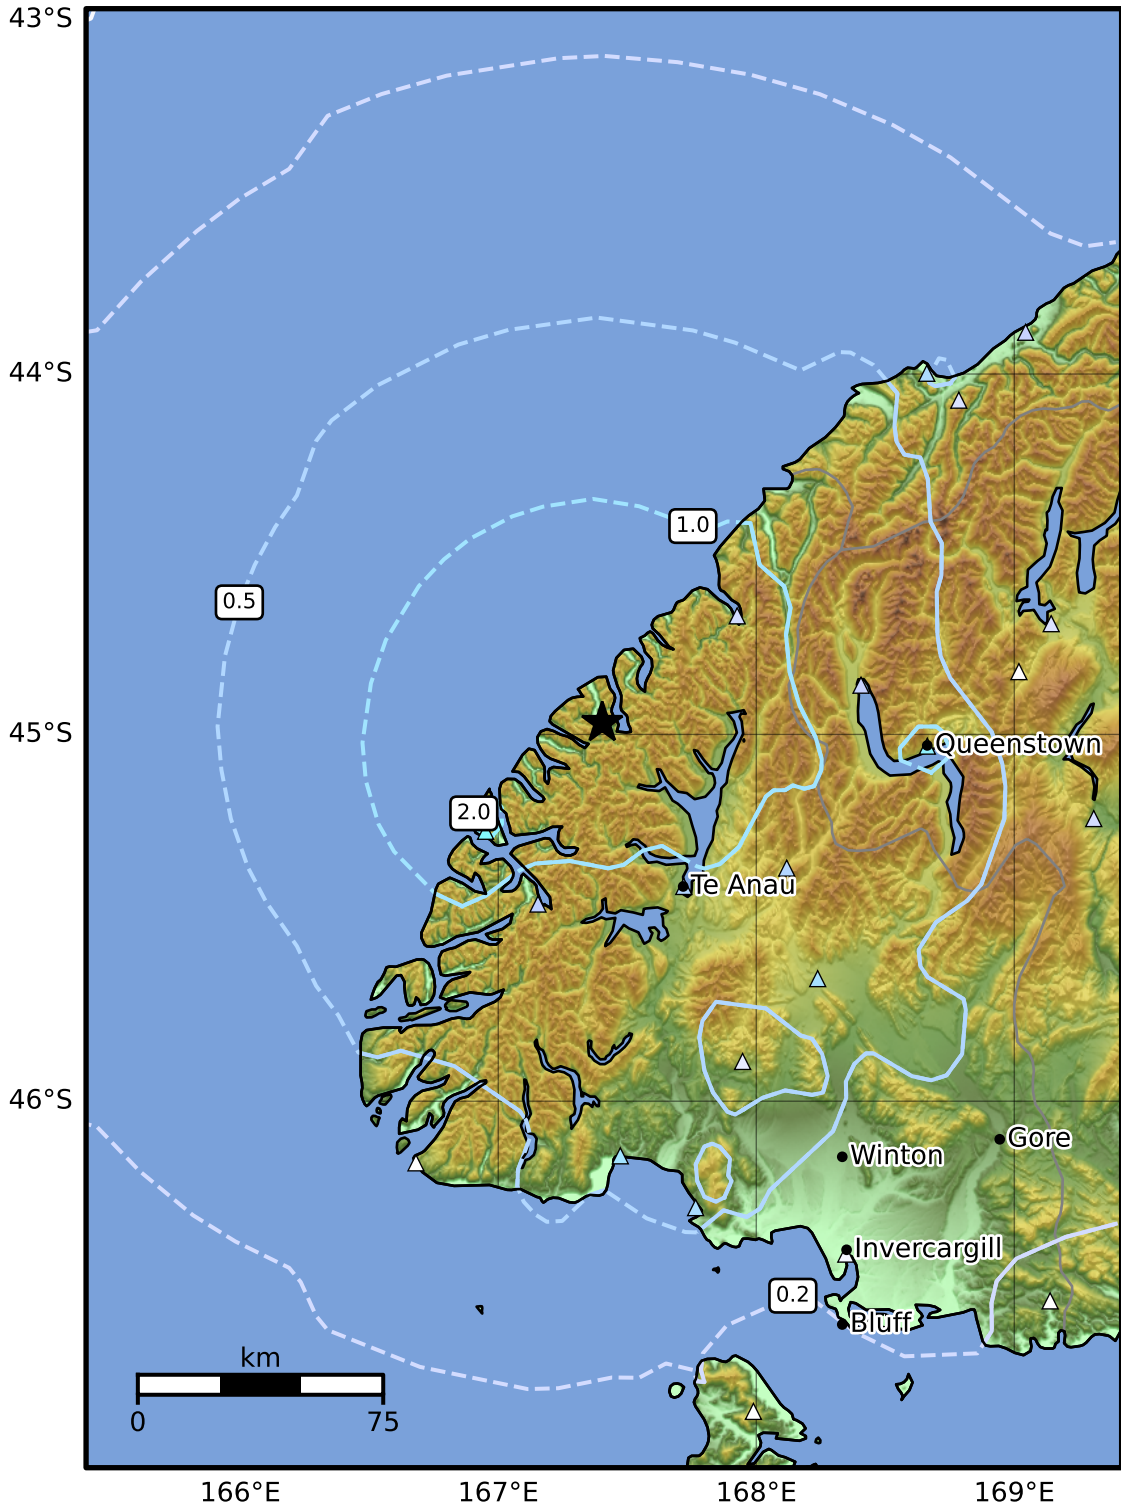

0.3 Second Peak Spectral Acceleration Map GNS Science  
 ShakeMap: Fiordland

Nov 26, 2024 22:29:56 UTC M4.7 S44.97 E167.40 Depth: 83.2km ID:2024p894425

SA(0.3) (%g)	0.1	0.2	0.5	1	2	5	10	20	50	100	200
--------------	-----	-----	-----	---	---	---	----	----	----	-----	-----

Scale based on Moratalla et al.(2021) and Worden et al.(2012) Version 10: Processed 2024-12-03T01:05:50Z

△ Seismic Instrument    ○ Reported Intensity    ★ Epicenter