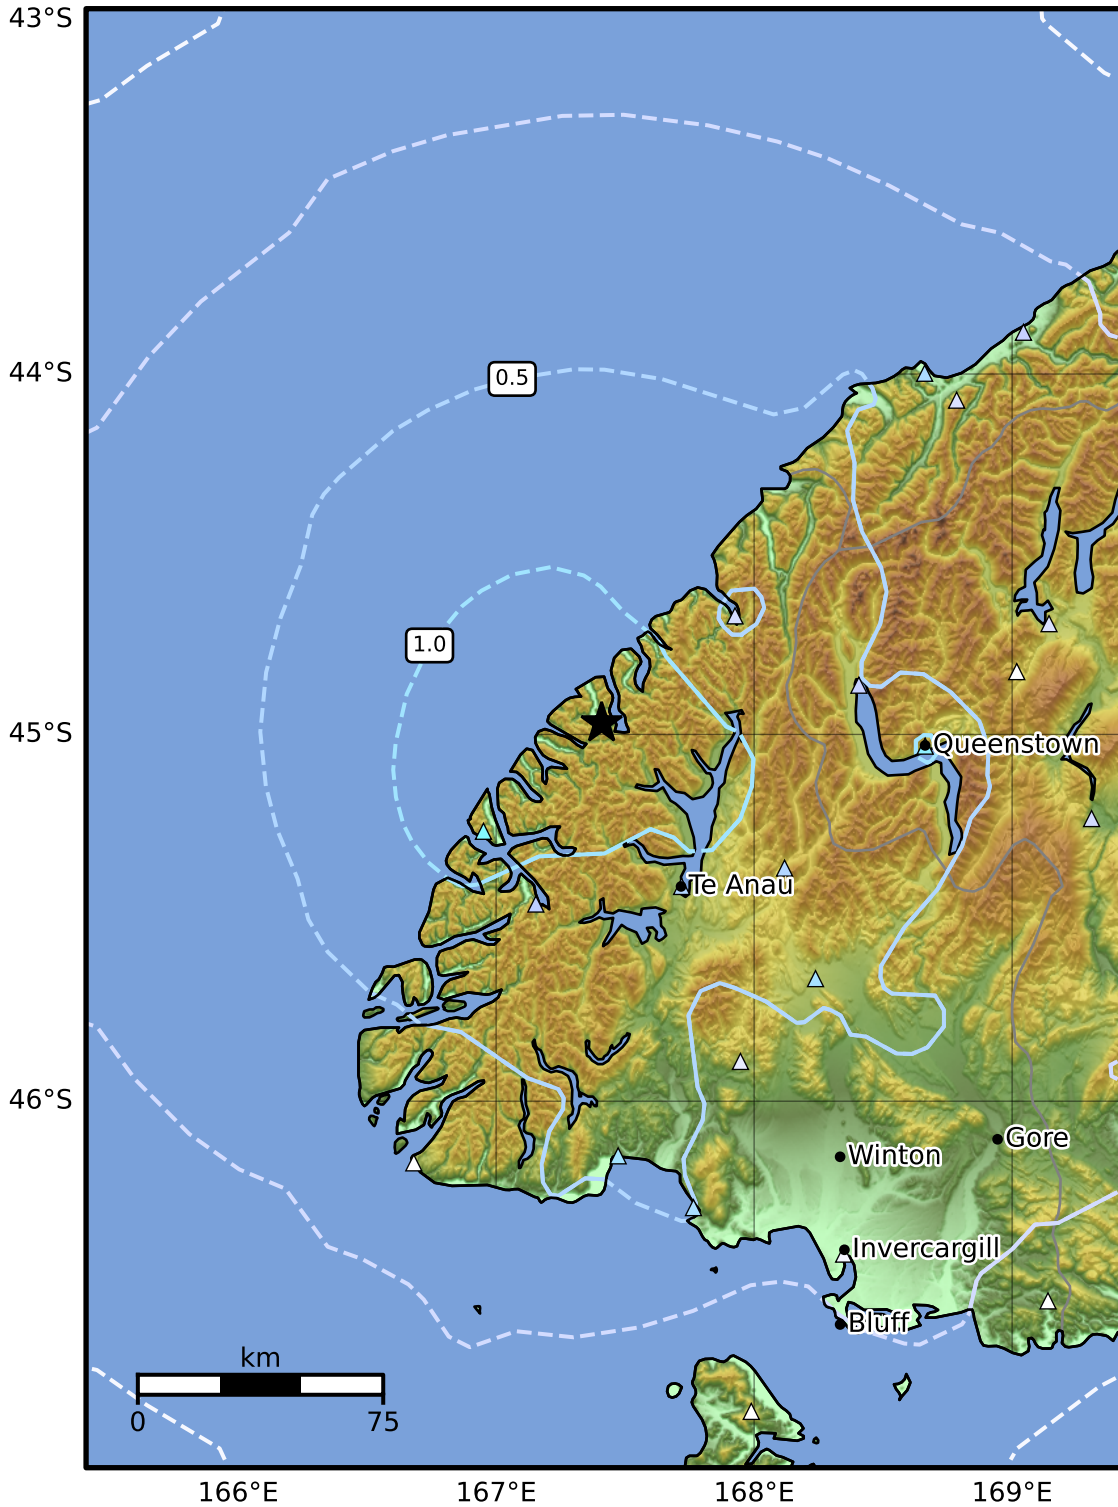

0.3 Second Peak Spectral Acceleration Map GNS Science
ShakeMap: Fiordland

Nov 26, 2024 22:29:56 UTC M4.6 S44.97 E167.41 Depth: 82.9km ID:2024p894425

SA(0.3) (%g)	0.1	0.2	0.5	1	2	5	10	20	50	100	200
---------------------	------------	------------	------------	----------	----------	----------	-----------	-----------	-----------	------------	------------

Scale based on Moratalla et al.(2021) and Worden et al.(2012) Version 9: Processed 2024-11-27T22:32:30Z

△ Seismic Instrument ○ Reported Intensity ★ Epicenter