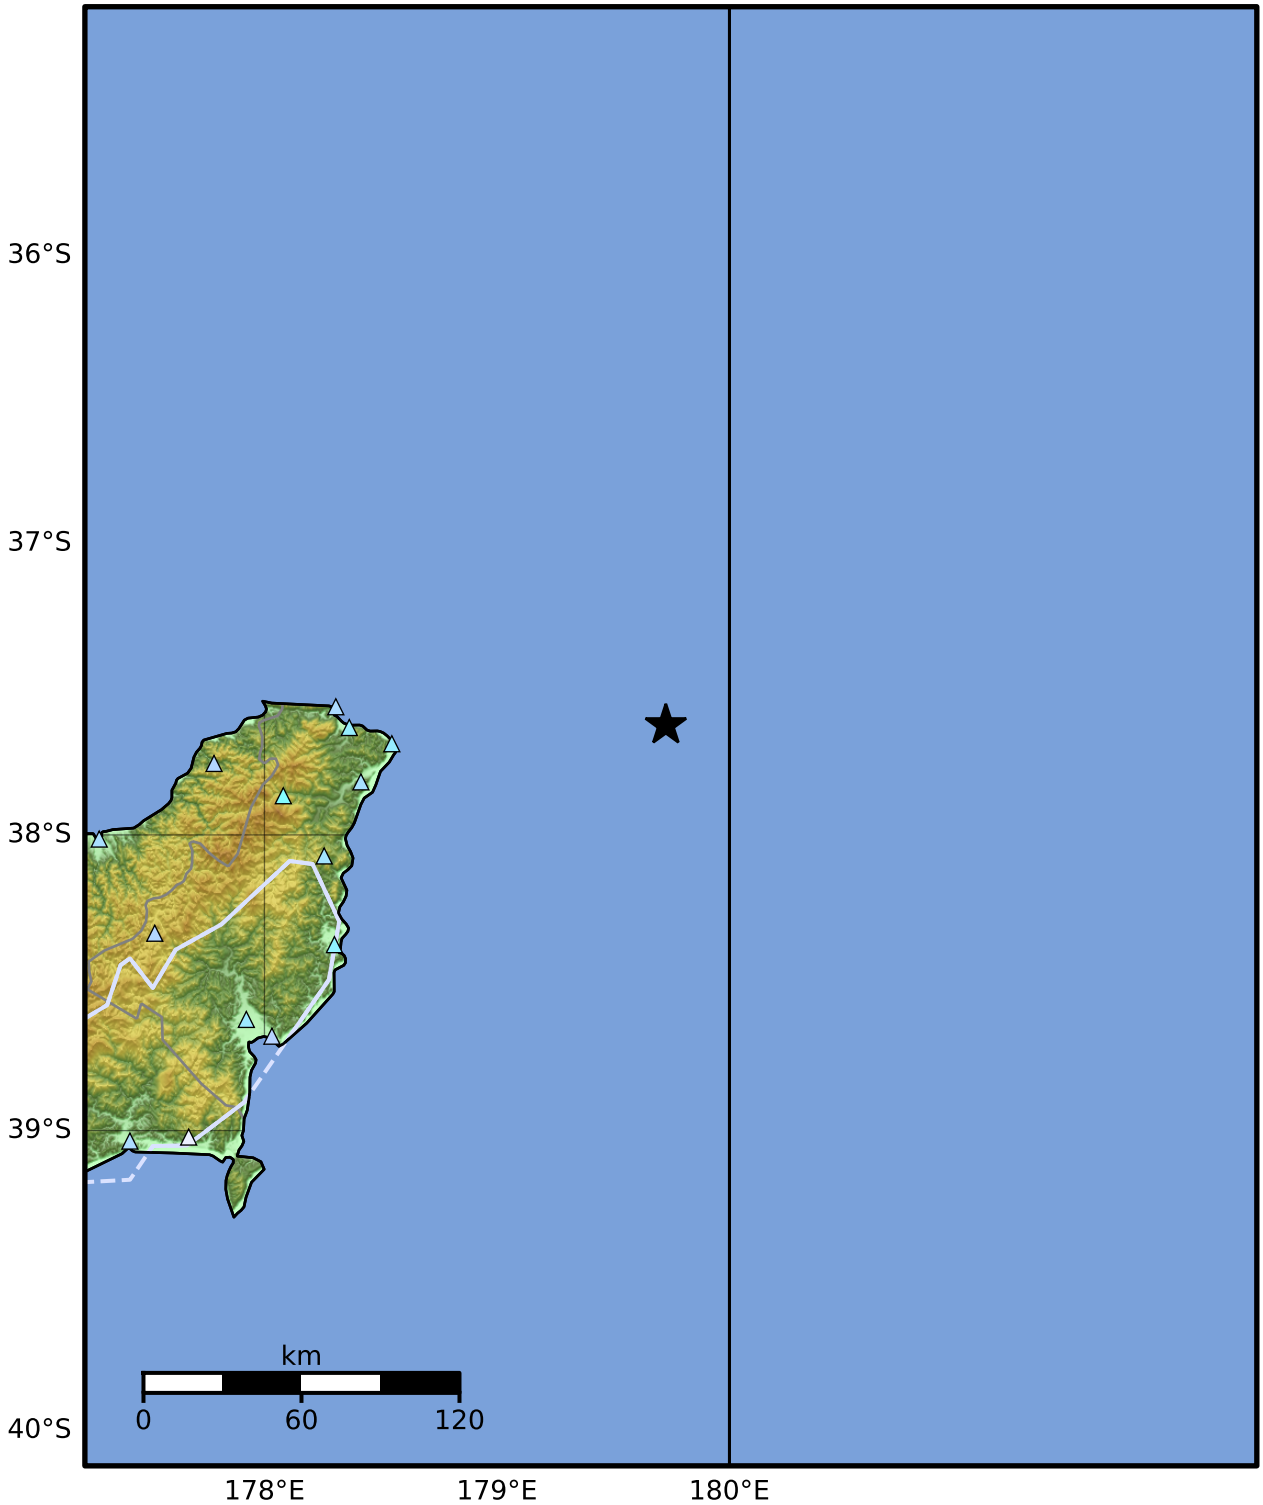

0.3 Second Peak Spectral Acceleration Map GNS Science

ShakeMap: Kermadec Trench

Nov 27, 2024 22:03:58 UTC M5.6 S37.62 E179.73 Depth: 53.6km ID:2024p897079

SA(0.3) (%g)	0.1	0.2	0.5	1	2	5	10	20	50	100	200
---------------------	------------	------------	------------	----------	----------	----------	-----------	-----------	-----------	------------	------------

Scale based on Moratalla et al.(2021) and Worden et al.(2012) Version 1: Processed 2024-11-27T22:08:57Z

△ Seismic Instrument ○ Reported Intensity ★ Epicenter