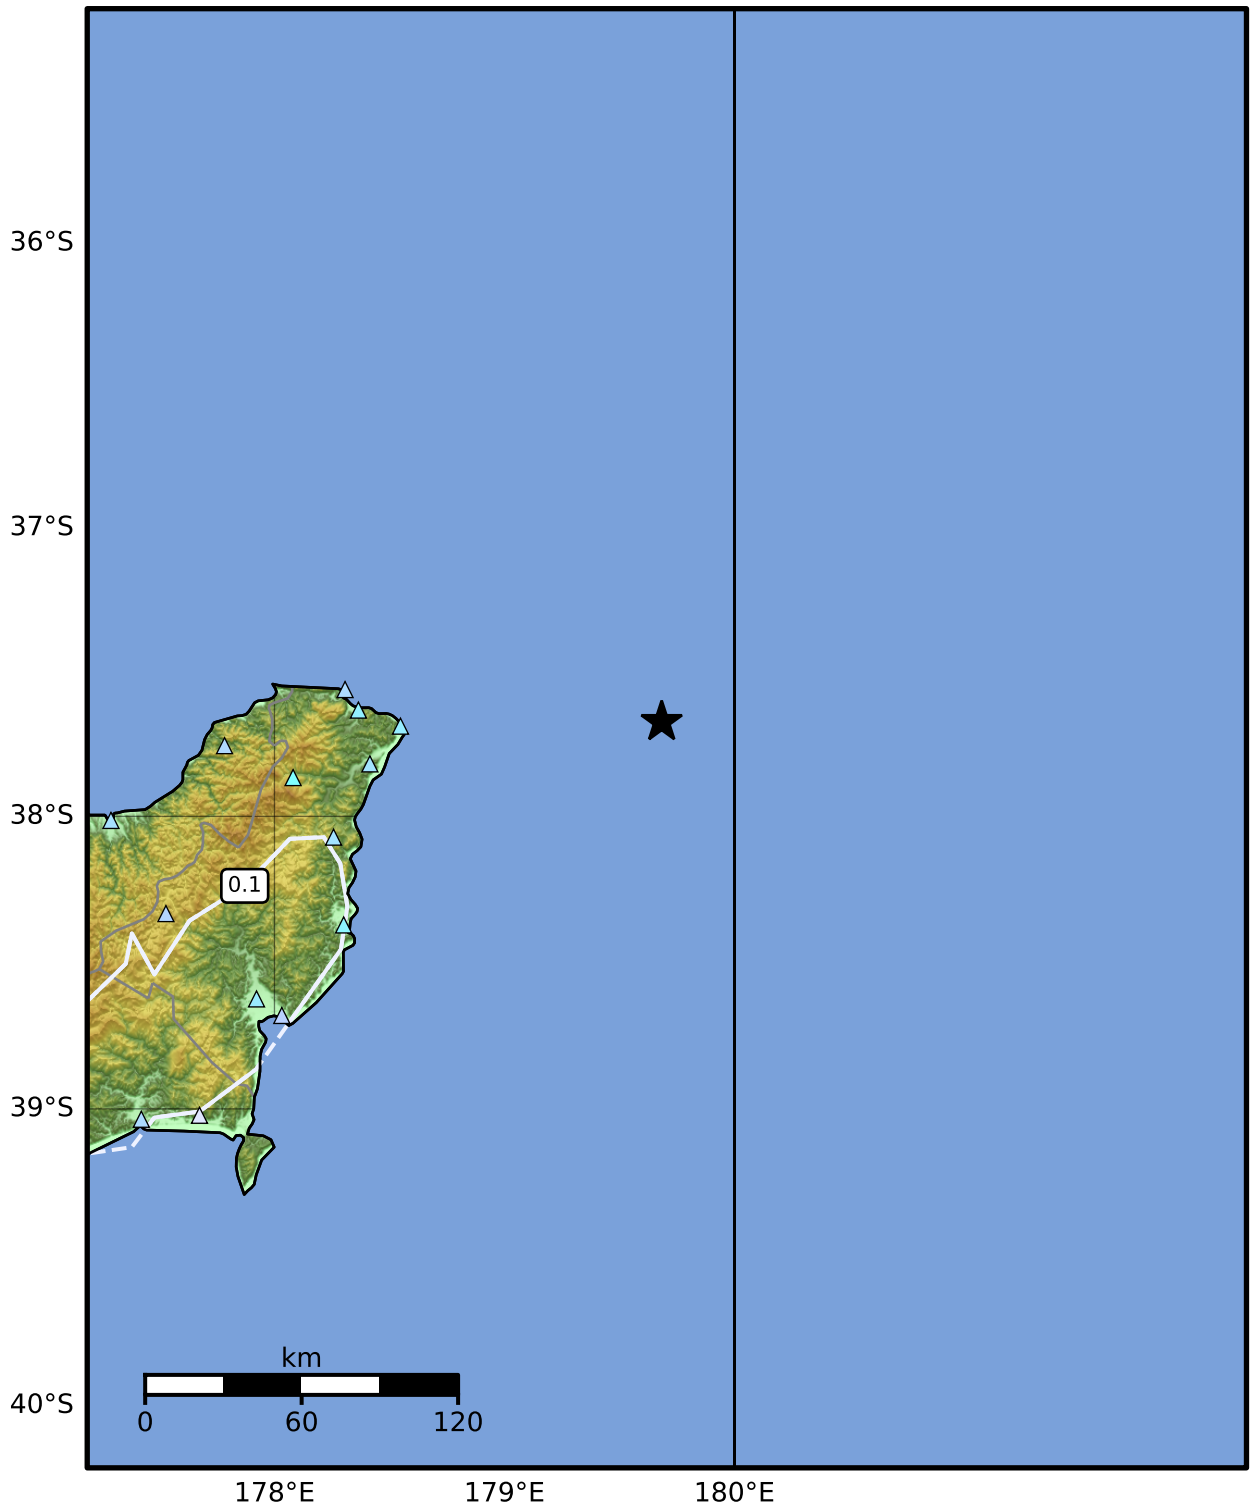

0.3 Second Peak Spectral Acceleration Map GNS Science

ShakeMap: Kermadec Trench

Nov 27, 2024 22:03:59 UTC M5.5 S37.67 E179.68 Depth: 33.0km ID:2024p897079

<b>SA(0.3) (%g)</b>	<b>0.1</b>	<b>0.2</b>	<b>0.5</b>	<b>1</b>	<b>2</b>	<b>5</b>	<b>10</b>	<b>20</b>	<b>50</b>	<b>100</b>	<b>200</b>
---------------------	------------	------------	------------	----------	----------	----------	-----------	-----------	-----------	------------	------------

Scale based on Moratalla et al.(2021) and Worden et al.(2012) Version 3: Processed 2024-11-27T22:24:47Z

△ Seismic Instrument ○ Reported Intensity ★ Epicenter