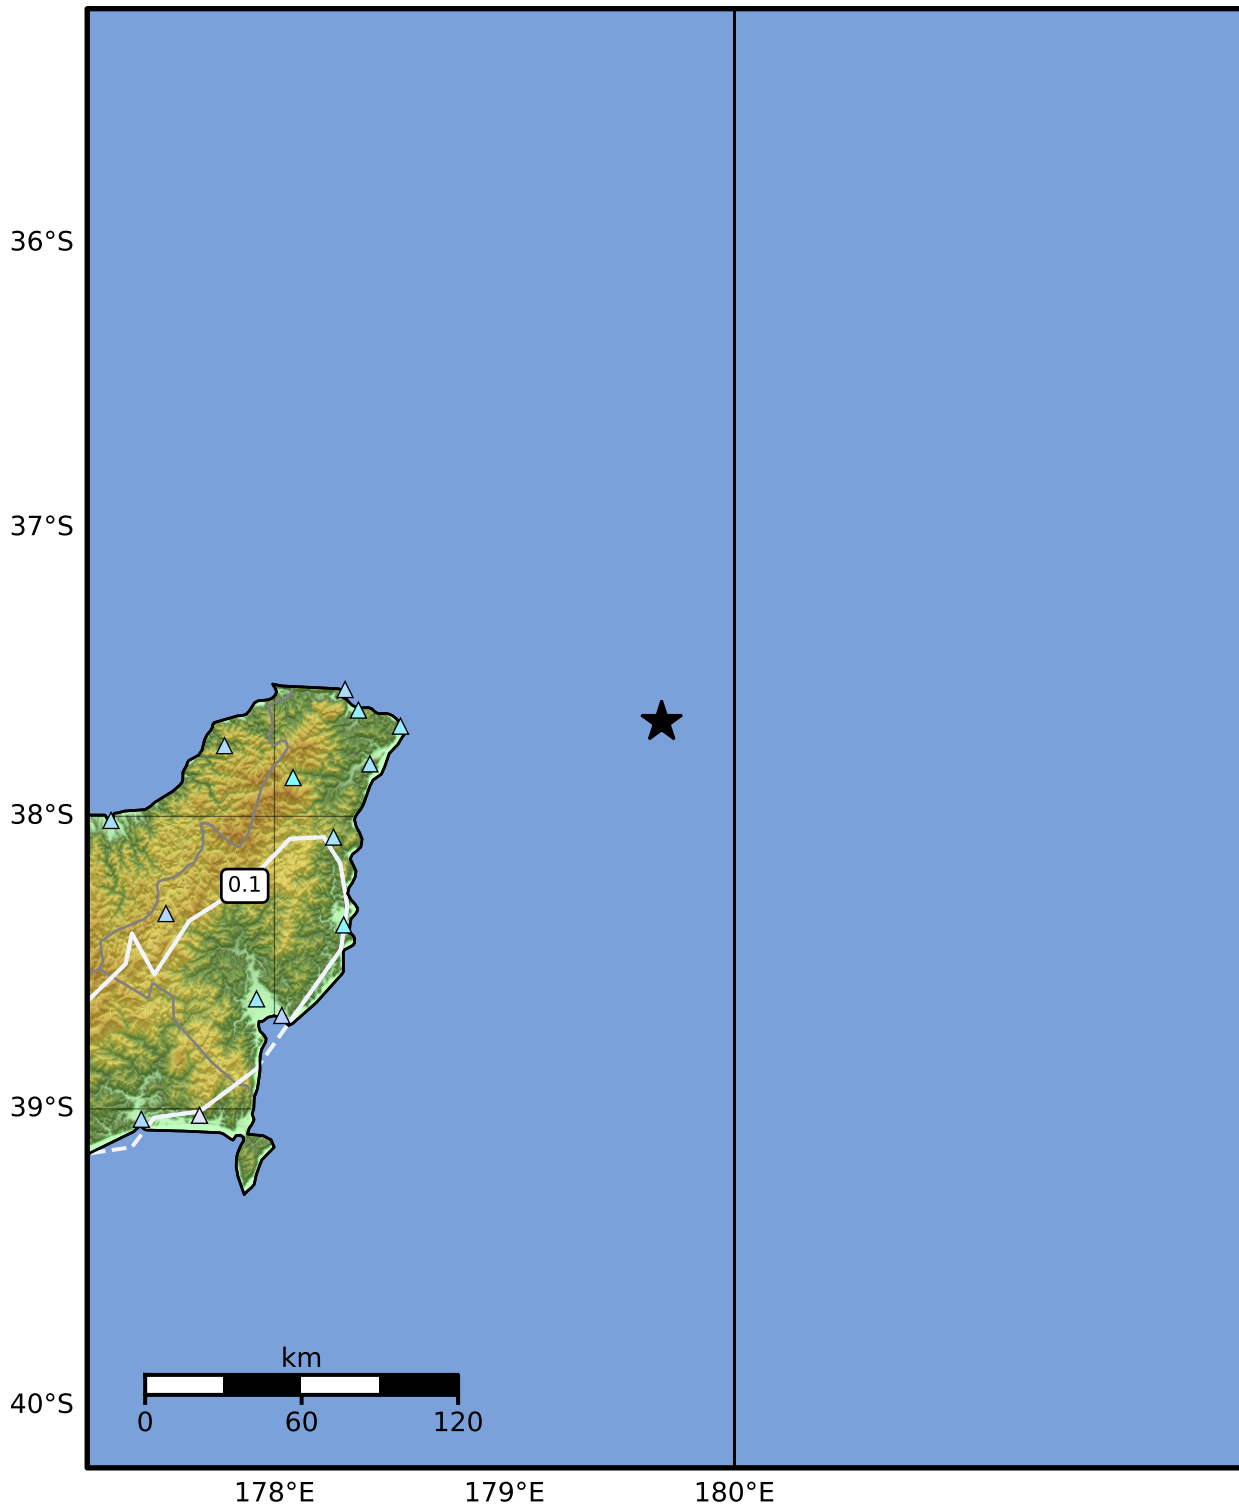

0.3 Second Peak Spectral Acceleration Map GNS Science

ShakeMap: Kermadec Trench

Nov 27, 2024 22:03:59 UTC M5.5 S37.67 E179.68 Depth: 33.0km ID:2024p897079

SA(0.3) (%g)	0.1	0.2	0.5	1	2	5	10	20	50	100	200
---------------------	------------	------------	------------	----------	----------	----------	-----------	-----------	-----------	------------	------------

Scale based on Moratalla et al.(2021) and Worden et al.(2012) Version 3: Processed 2024-11-27T22:26:15Z

△ Seismic Instrument ○ Reported Intensity ★ Epicenter