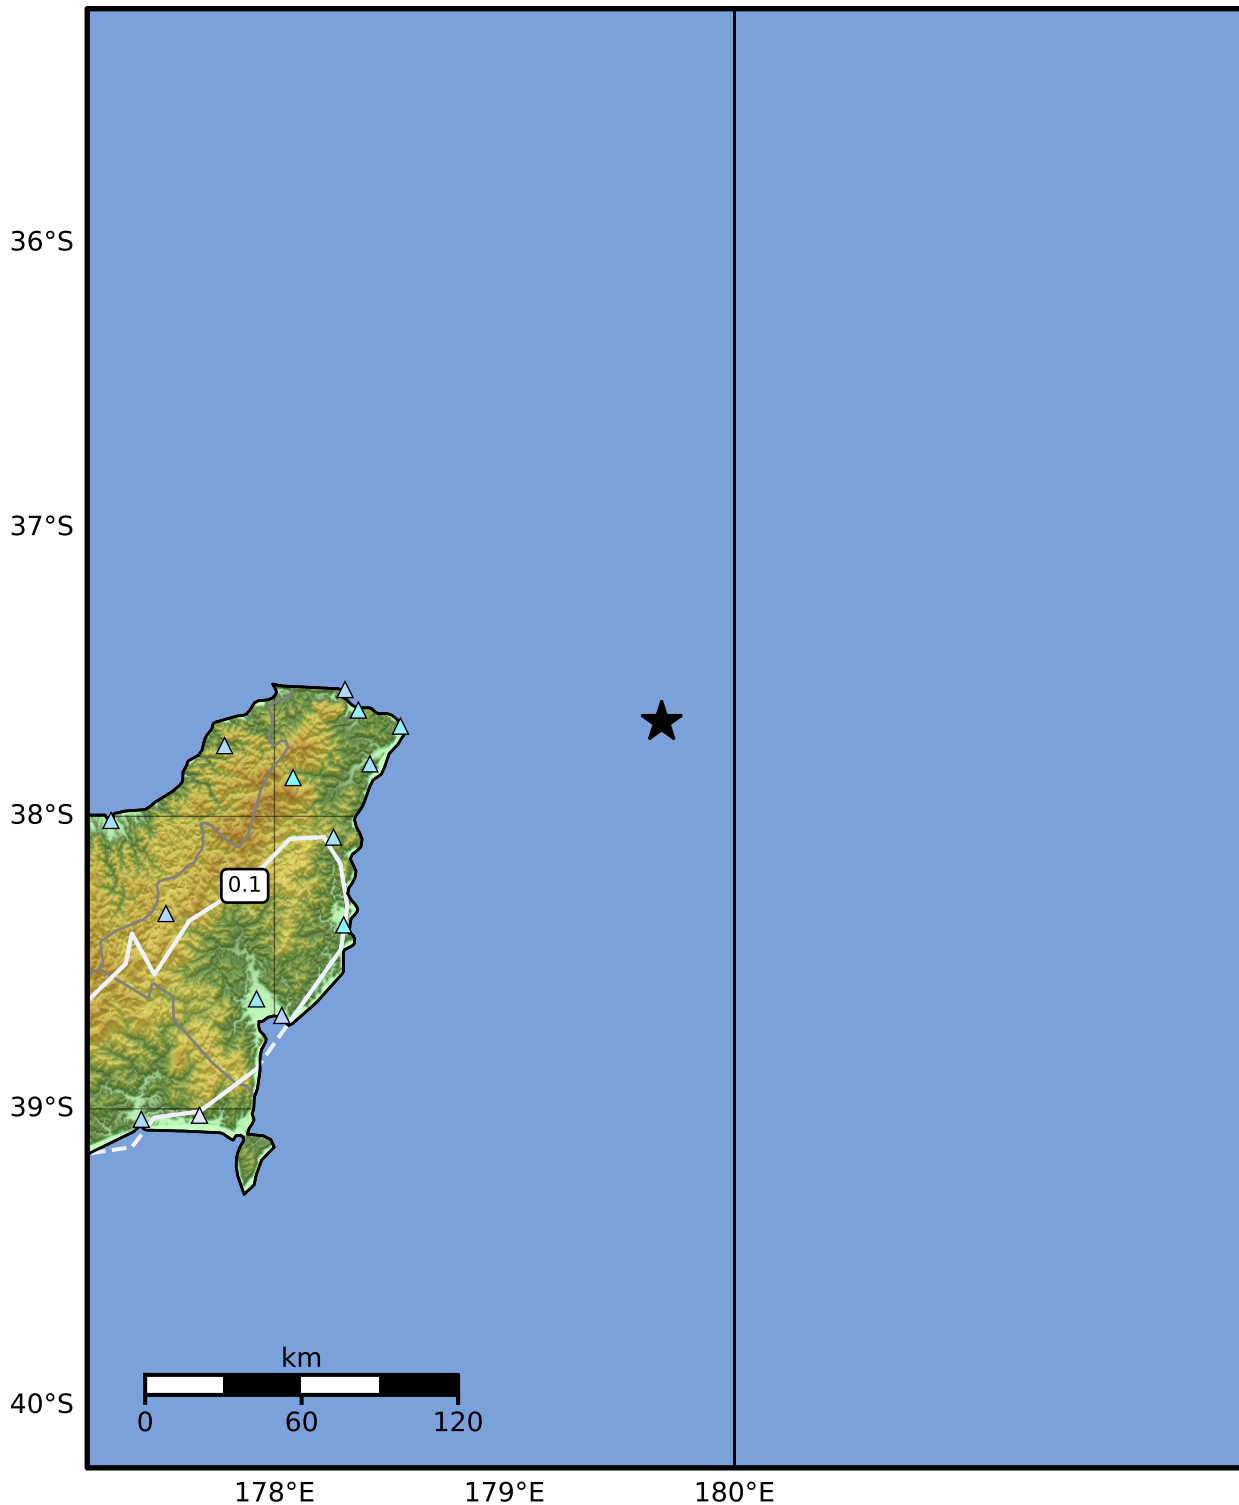

0.3 Second Peak Spectral Acceleration Map GNS Science

ShakeMap: Kermadec Trench

Nov 27, 2024 22:03:59 UTC M5.5 S37.67 E179.68 Depth: 33.0km ID:2024p897079

SA(0.3) (%g)	0.1	0.2	0.5	1	2	5	10	20	50	100	200
---------------------	------------	------------	------------	----------	----------	----------	-----------	-----------	-----------	------------	------------

Scale based on Moratalla et al.(2021) and Worden et al.(2012) Version 4: Processed 2024-11-27T22:36:14Z

△ Seismic Instrument ○ Reported Intensity ★ Epicenter