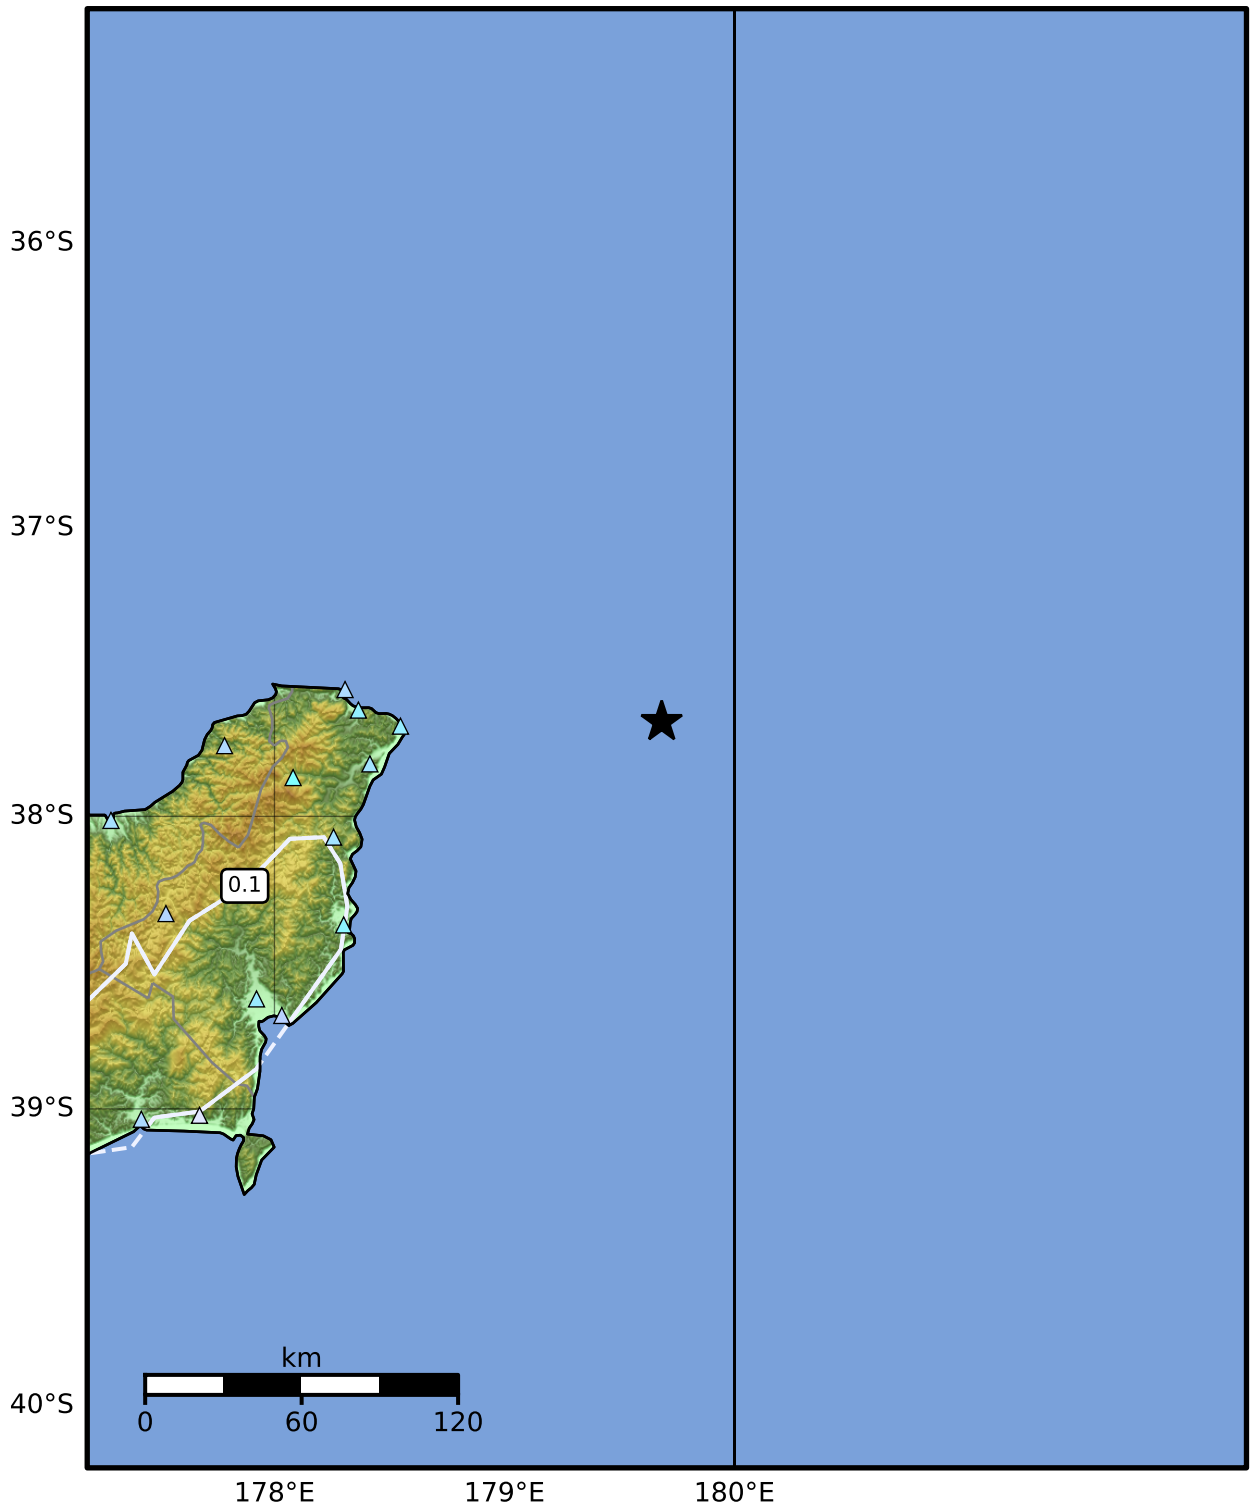

0.3 Second Peak Spectral Acceleration Map GNS Science

ShakeMap: Kermadec Trench

Nov 27, 2024 22:03:59 UTC M5.5 S37.67 E179.68 Depth: 33.0km ID:2024p897079

SA(0.3) (%g)	0.1	0.2	0.5	1	2	5	10	20	50	100	200
---------------------	------------	------------	------------	----------	----------	----------	-----------	-----------	-----------	------------	------------

Scale based on Moratalla et al.(2021) and Worden et al.(2012) Version 5: Processed 2024-11-27T23:06:15Z

△ Seismic Instrument ○ Reported Intensity ★ Epicenter