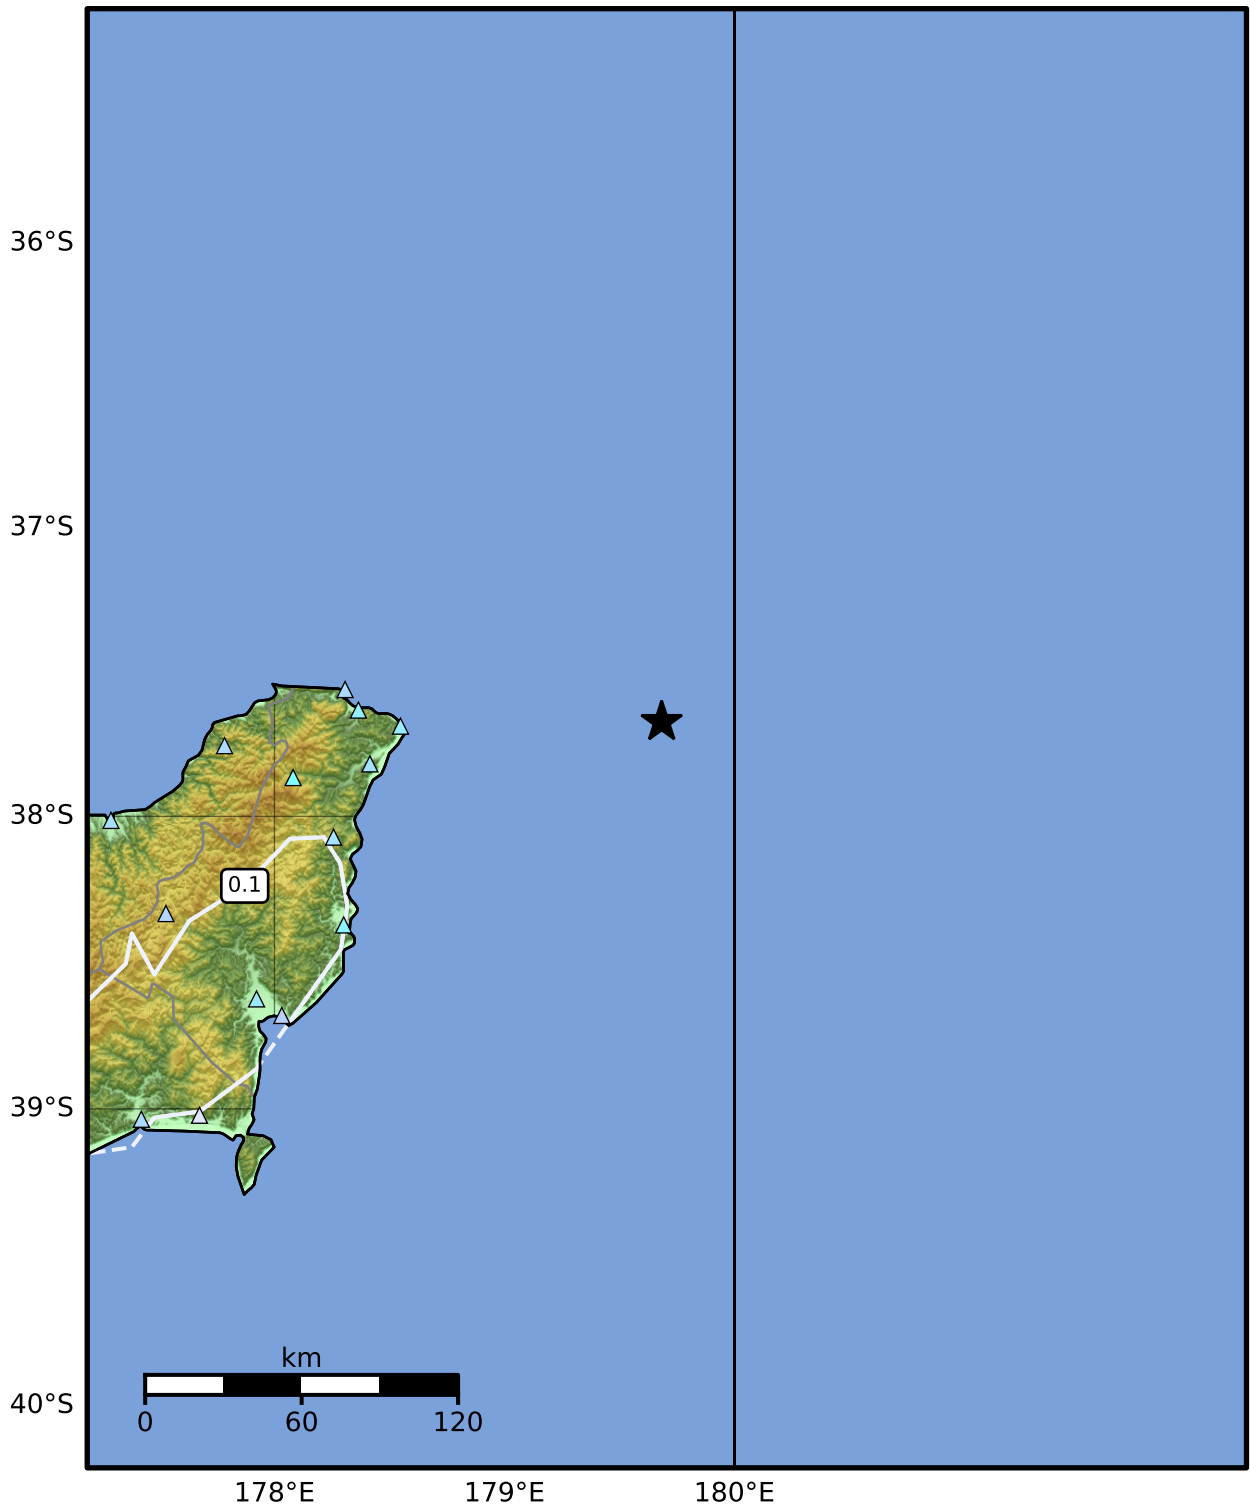

0.3 Second Peak Spectral Acceleration Map GNS Science

ShakeMap: Kermadec Trench

Nov 27, 2024 22:03:59 UTC M5.5 S37.67 E179.68 Depth: 33.0km ID:2024p897079

SA(0.3) (%g)	0.1	0.2	0.5	1	2	5	10	20	50	100	200
--------------	-----	-----	-----	---	---	---	----	----	----	-----	-----

Scale based on Moratalla et al.(2021) and Worden et al.(2012) Version 6: Processed 2024-11-28T00:06:32Z

△ Seismic Instrument ○ Reported Intensity ★ Epicenter