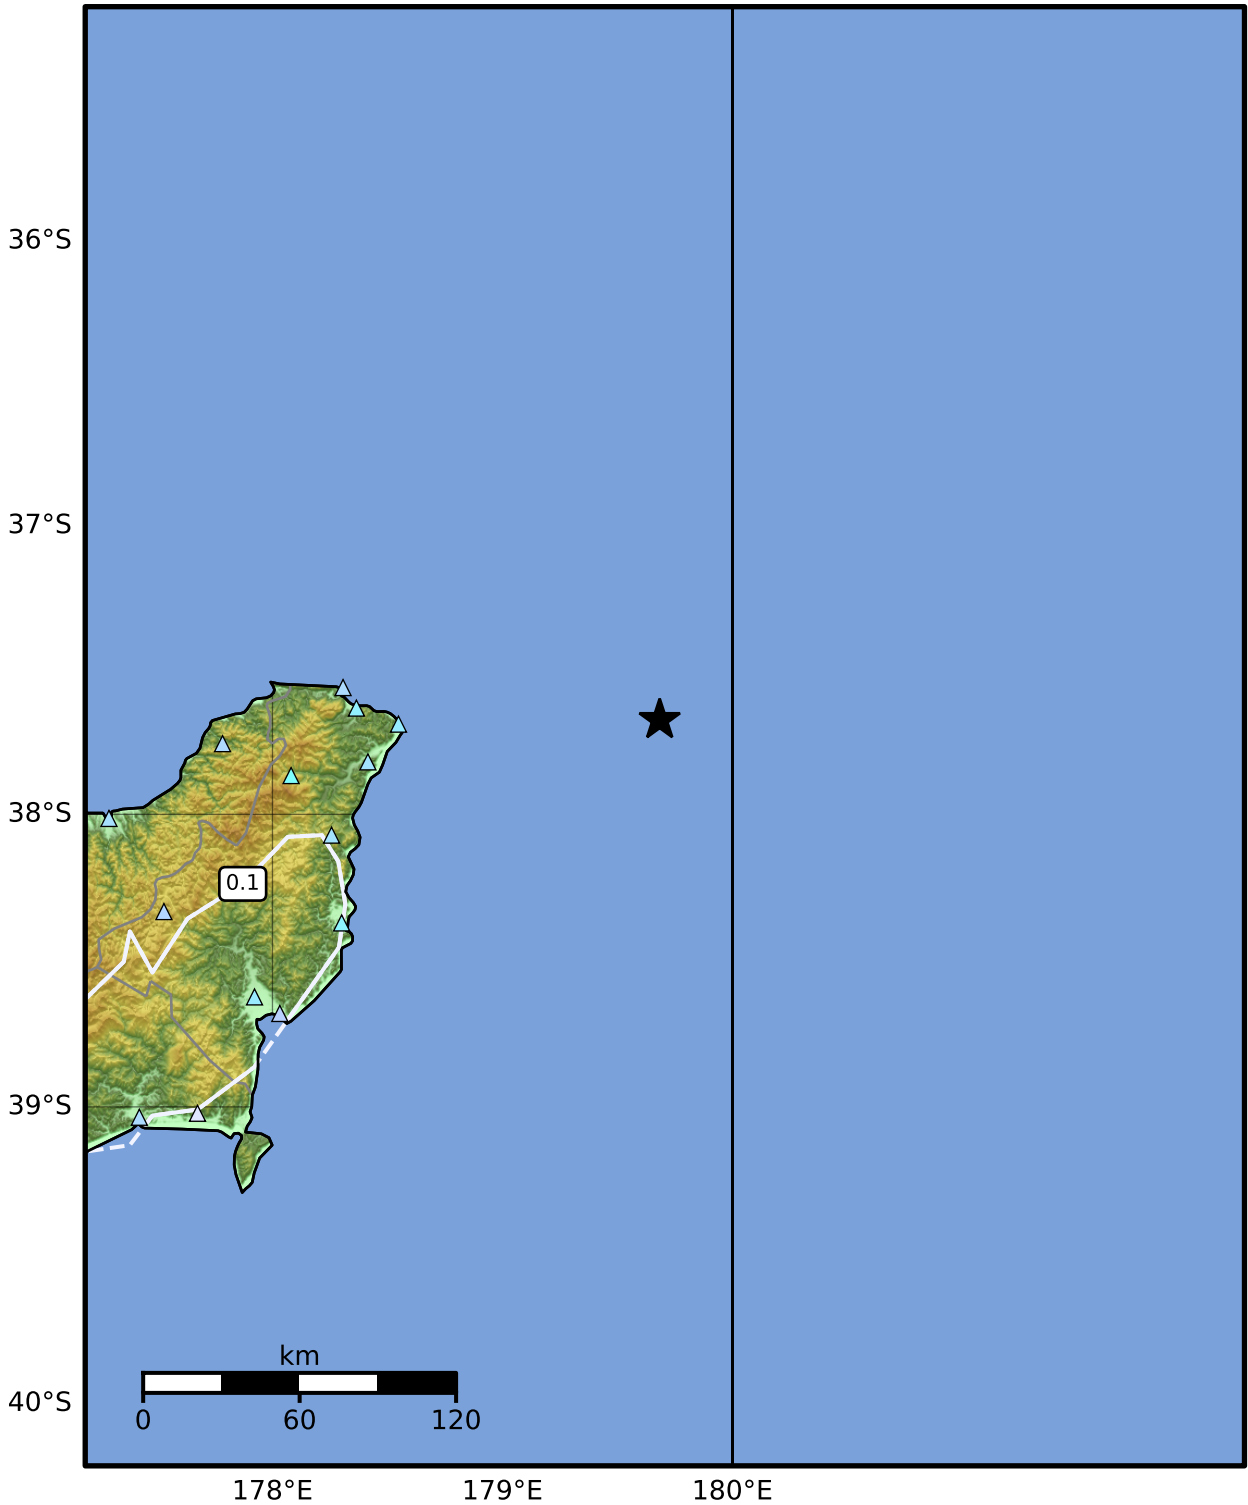

0.3 Second Peak Spectral Acceleration Map GNS Science

ShakeMap: Kermadec Trench

Nov 27, 2024 22:03:59 UTC M5.5 S37.67 E179.68 Depth: 33.0km ID:2024p897079

SA(0.3) (%g)	0.1	0.2	0.5	1	2	5	10	20	50	100	200
--------------	-----	-----	-----	---	---	---	----	----	----	-----	-----

Scale based on Moratalla et al.(2021) and Worden et al.(2012) Version 7: Processed 2024-11-28T01:06:29Z

△ Seismic Instrument ○ Reported Intensity ★ Epicenter