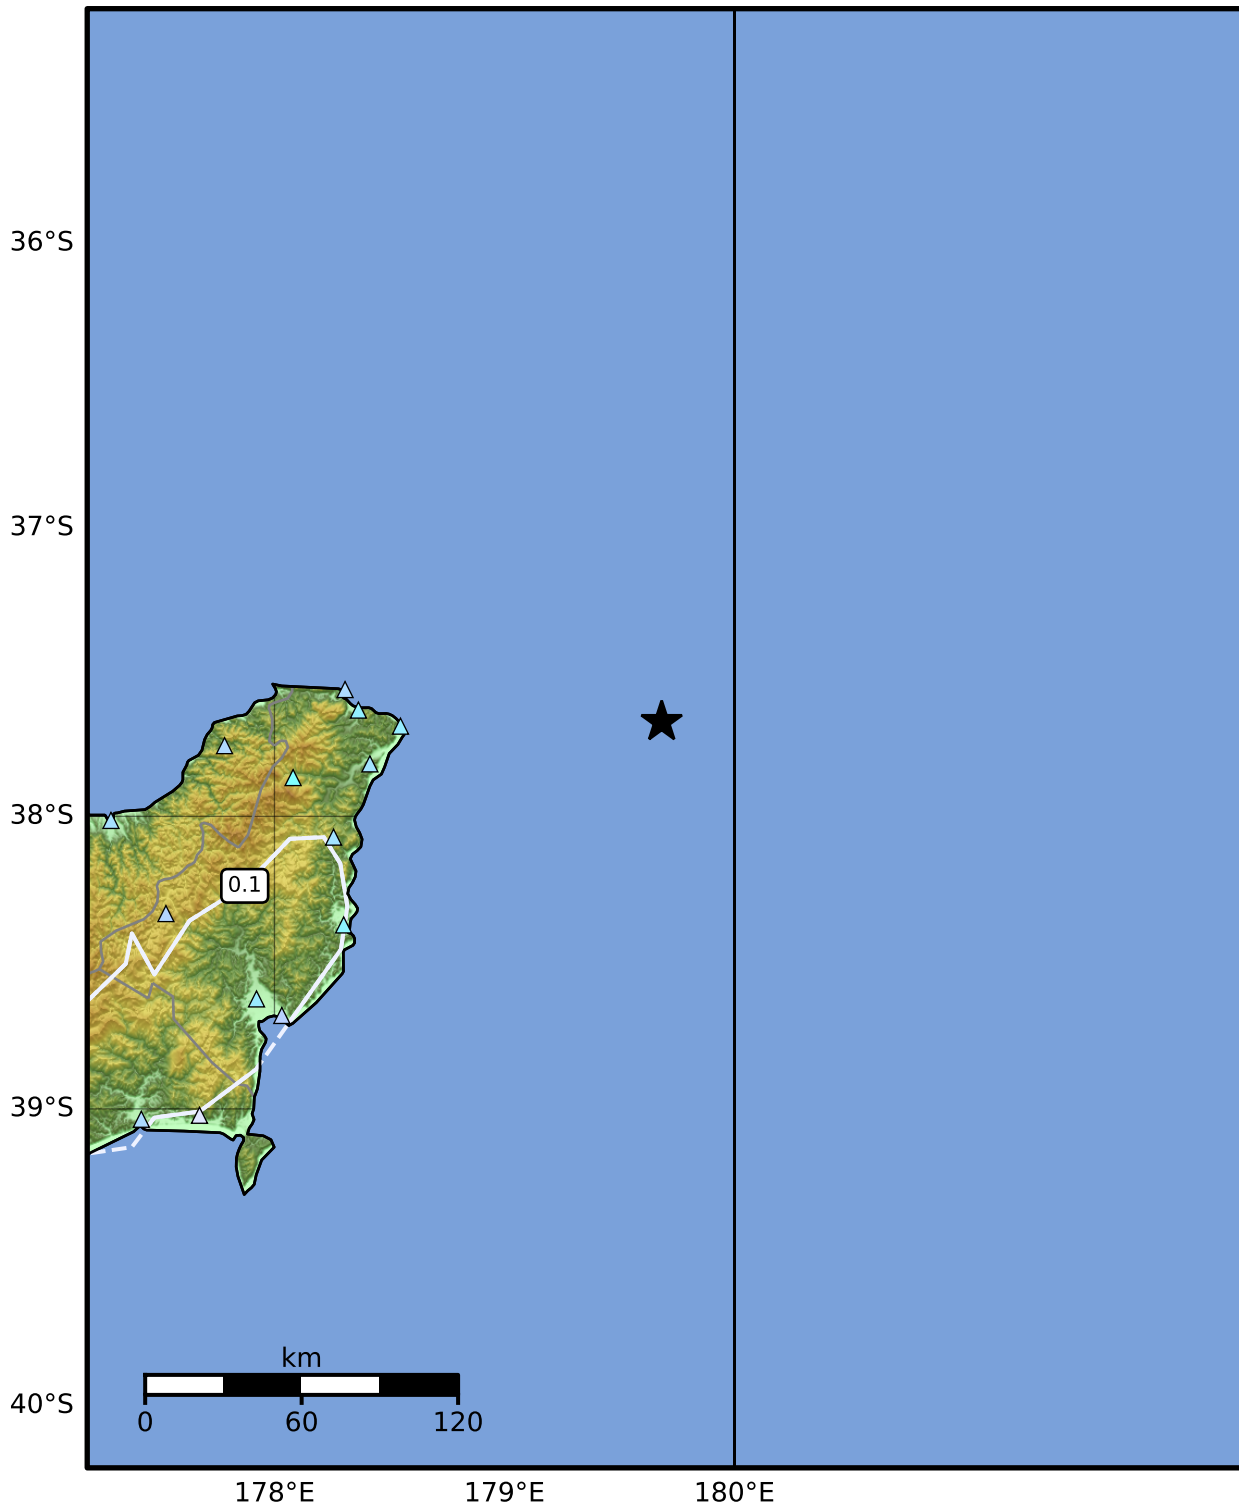

0.3 Second Peak Spectral Acceleration Map GNS Science

ShakeMap: Kermadec Trench

Nov 27, 2024 22:03:59 UTC M5.5 S37.67 E179.68 Depth: 33.0km ID:2024p897079

<b>SA(0.3) (%g)</b>	<b>0.1</b>	<b>0.2</b>	<b>0.5</b>	<b>1</b>	<b>2</b>	<b>5</b>	<b>10</b>	<b>20</b>	<b>50</b>	<b>100</b>	<b>200</b>
---------------------	------------	------------	------------	----------	----------	----------	-----------	-----------	-----------	------------	------------

Scale based on Moratalla et al.(2021) and Worden et al.(2012) Version 8: Processed 2024-11-28T04:06:22Z

△ Seismic Instrument ○ Reported Intensity ★ Epicenter