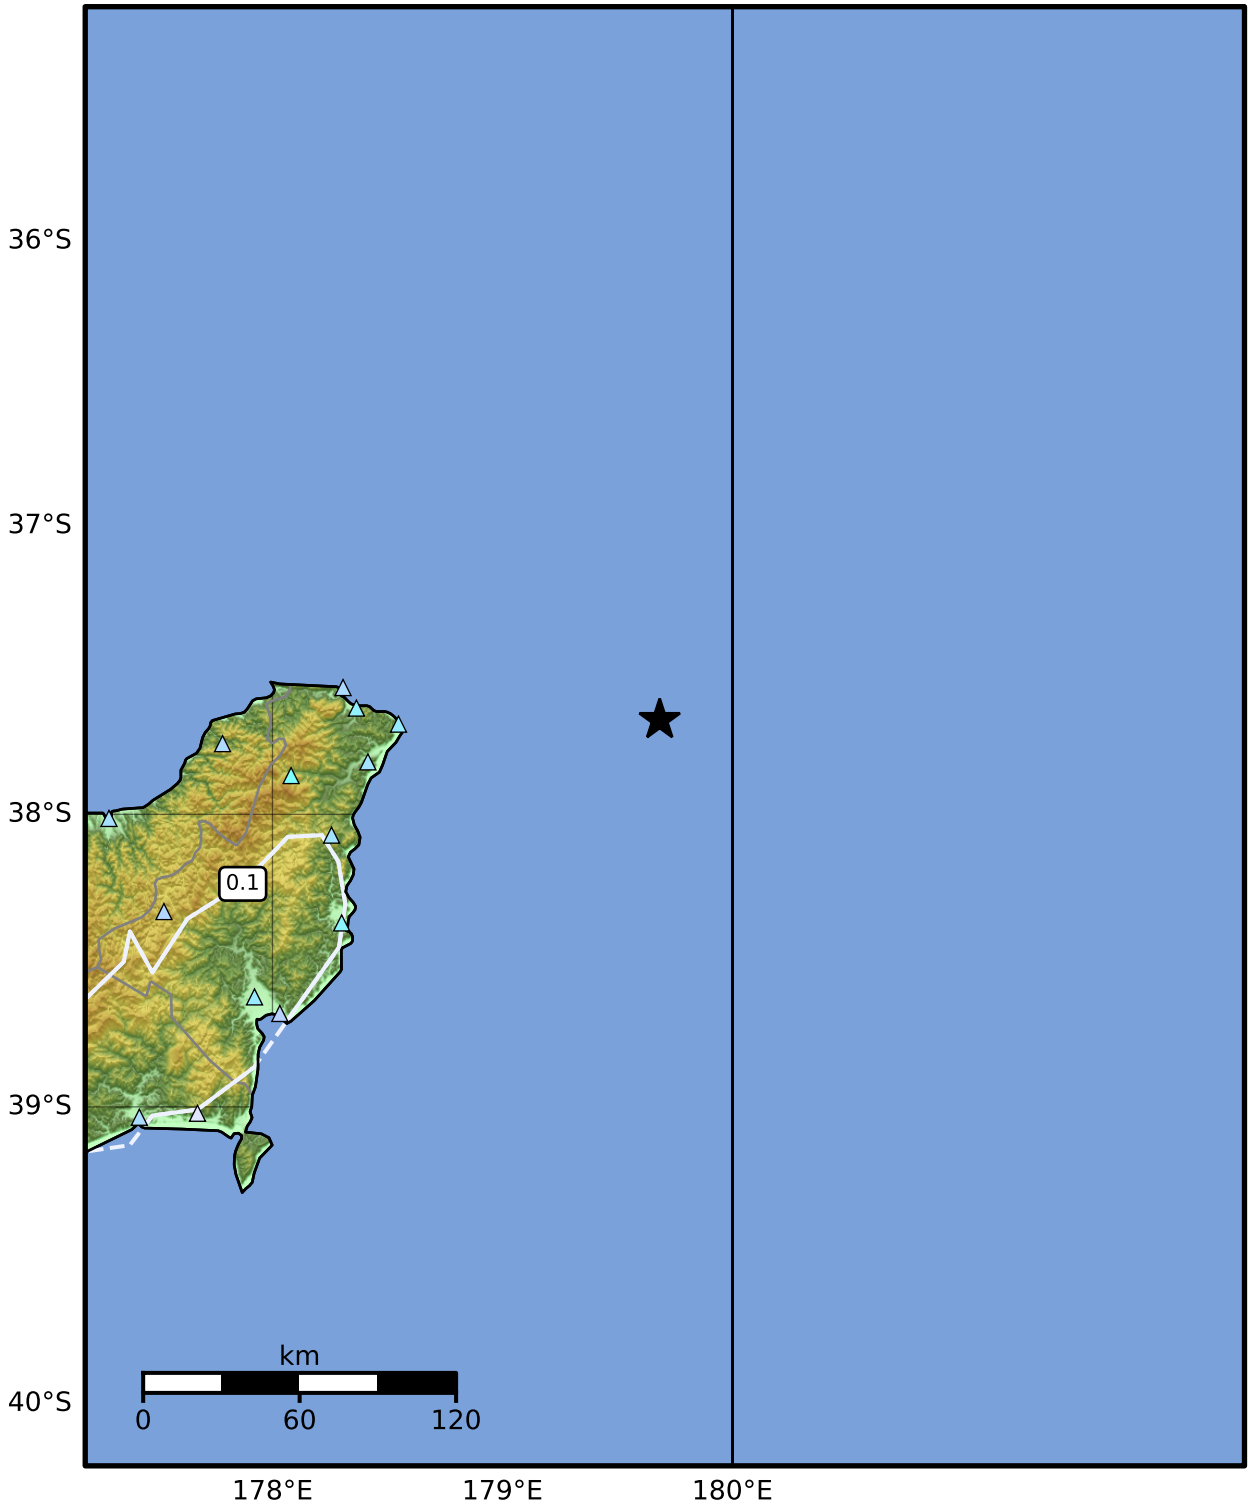

0.3 Second Peak Spectral Acceleration Map GNS Science

ShakeMap: Kermadec Trench

Nov 27, 2024 22:03:59 UTC M5.5 S37.67 E179.68 Depth: 33.0km ID:2024p897079

SA(0.3) (%g)	0.1	0.2	0.5	1	2	5	10	20	50	100	200
---------------------	------------	------------	------------	----------	----------	----------	-----------	-----------	-----------	------------	------------

Scale based on Moratalla et al.(2021) and Worden et al.(2012) Version 9: Processed 2024-11-28T22:06:41Z

△ Seismic Instrument ○ Reported Intensity ★ Epicenter