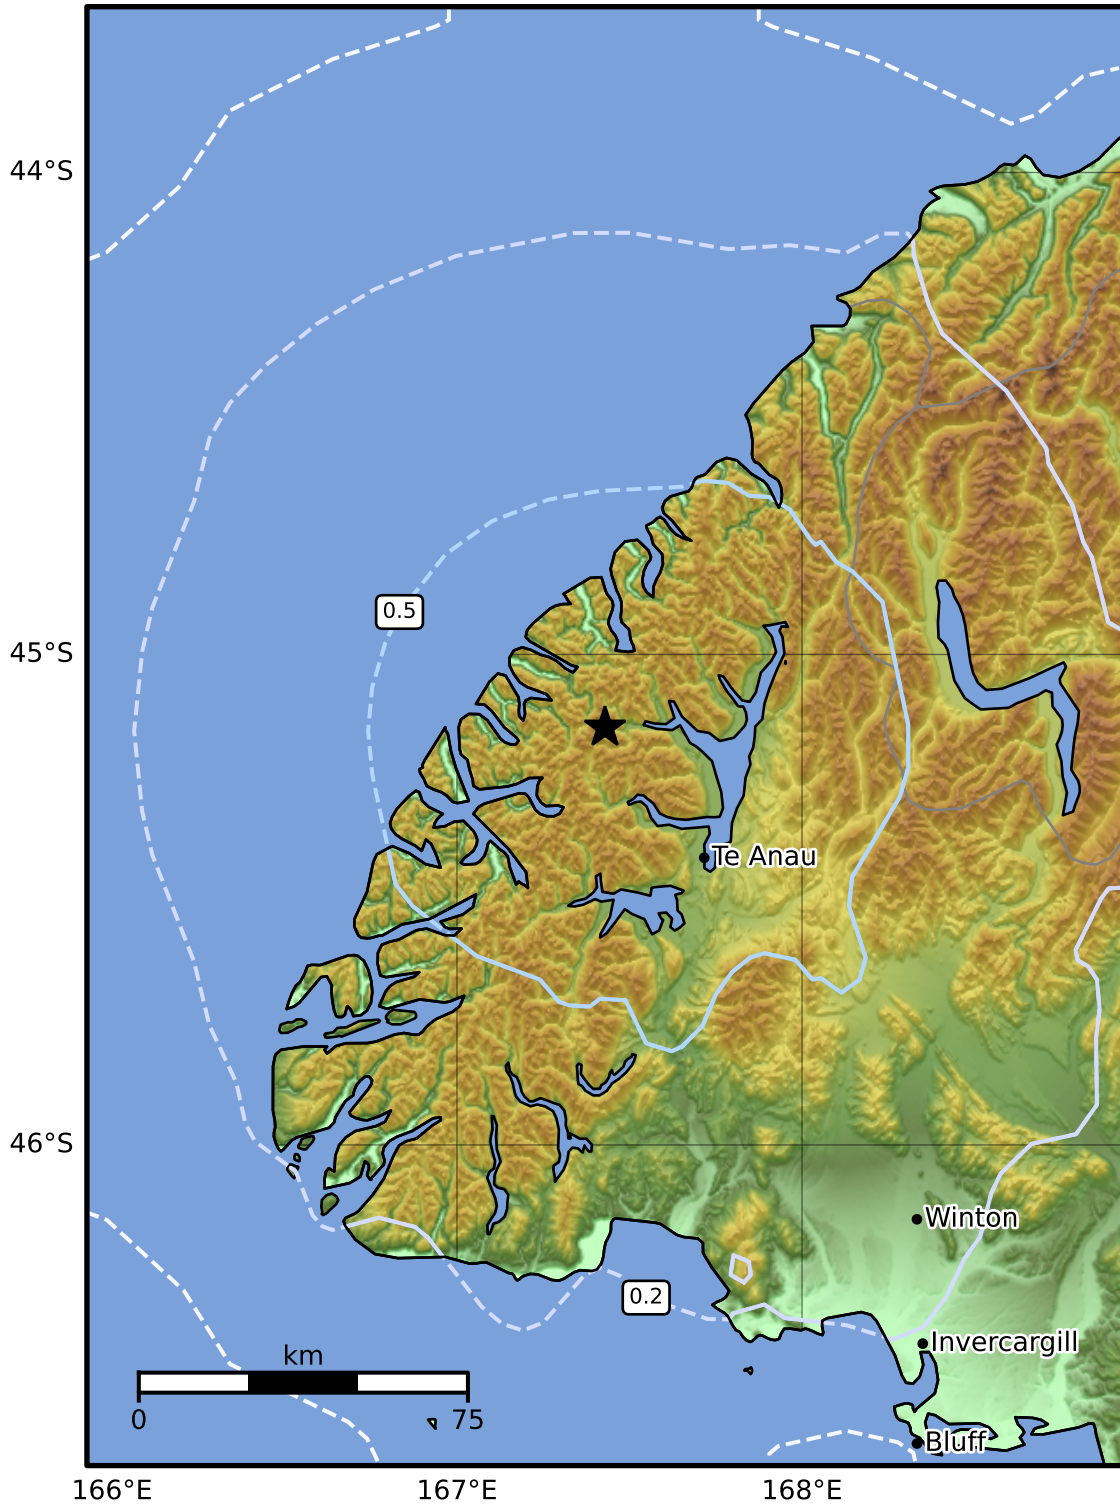

0.3 Second Peak Spectral Acceleration Map GNS Science
ShakeMap: Fiordland

Dec 02, 2024 08:06:35 UTC M3.9 S45.15 E167.43 Depth: 67.3km ID:2024p909021

SA(0.3) (%g)	0.1	0.2	0.5	1	2	5	10	20	50	100	200
--------------	-----	-----	-----	---	---	---	----	----	----	-----	-----

Scale based on Moratalla et al.(2021) and Worden et al.(2012) Version 1: Processed 2024-12-02T08:09:00Z

△ Seismic Instrument ○ Reported Intensity ★ Epicenter