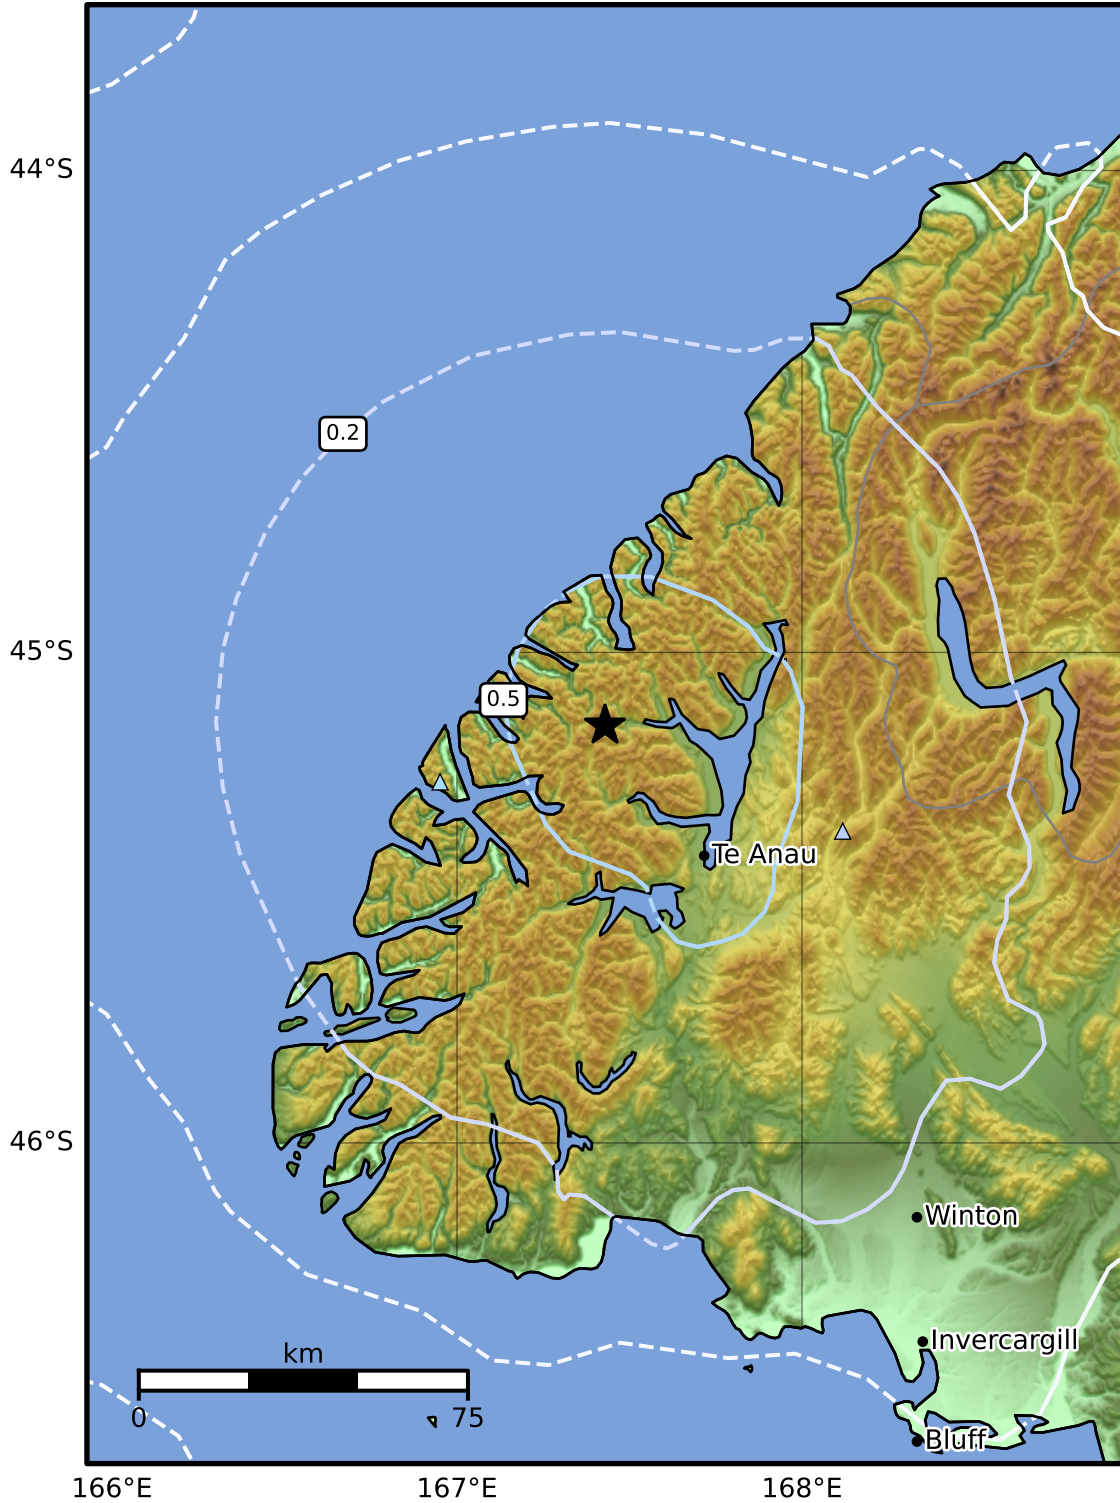

0.3 Second Peak Spectral Acceleration Map GNS Science
 ShakeMap: Fiordland

Dec 02, 2024 08:06:35 UTC M3.8 S45.15 E167.43 Depth: 67.3km ID:2024p909021

SA(0.3) (%g)	0.1	0.2	0.5	1	2	5	10	20	50	100	200
--------------	-----	-----	-----	---	---	---	----	----	----	-----	-----

Scale based on Moratalla et al.(2021) and Worden et al.(2012) Version 2: Processed 2024-12-02T08:12:50Z

△ Seismic Instrument ○ Reported Intensity ★ Epicenter