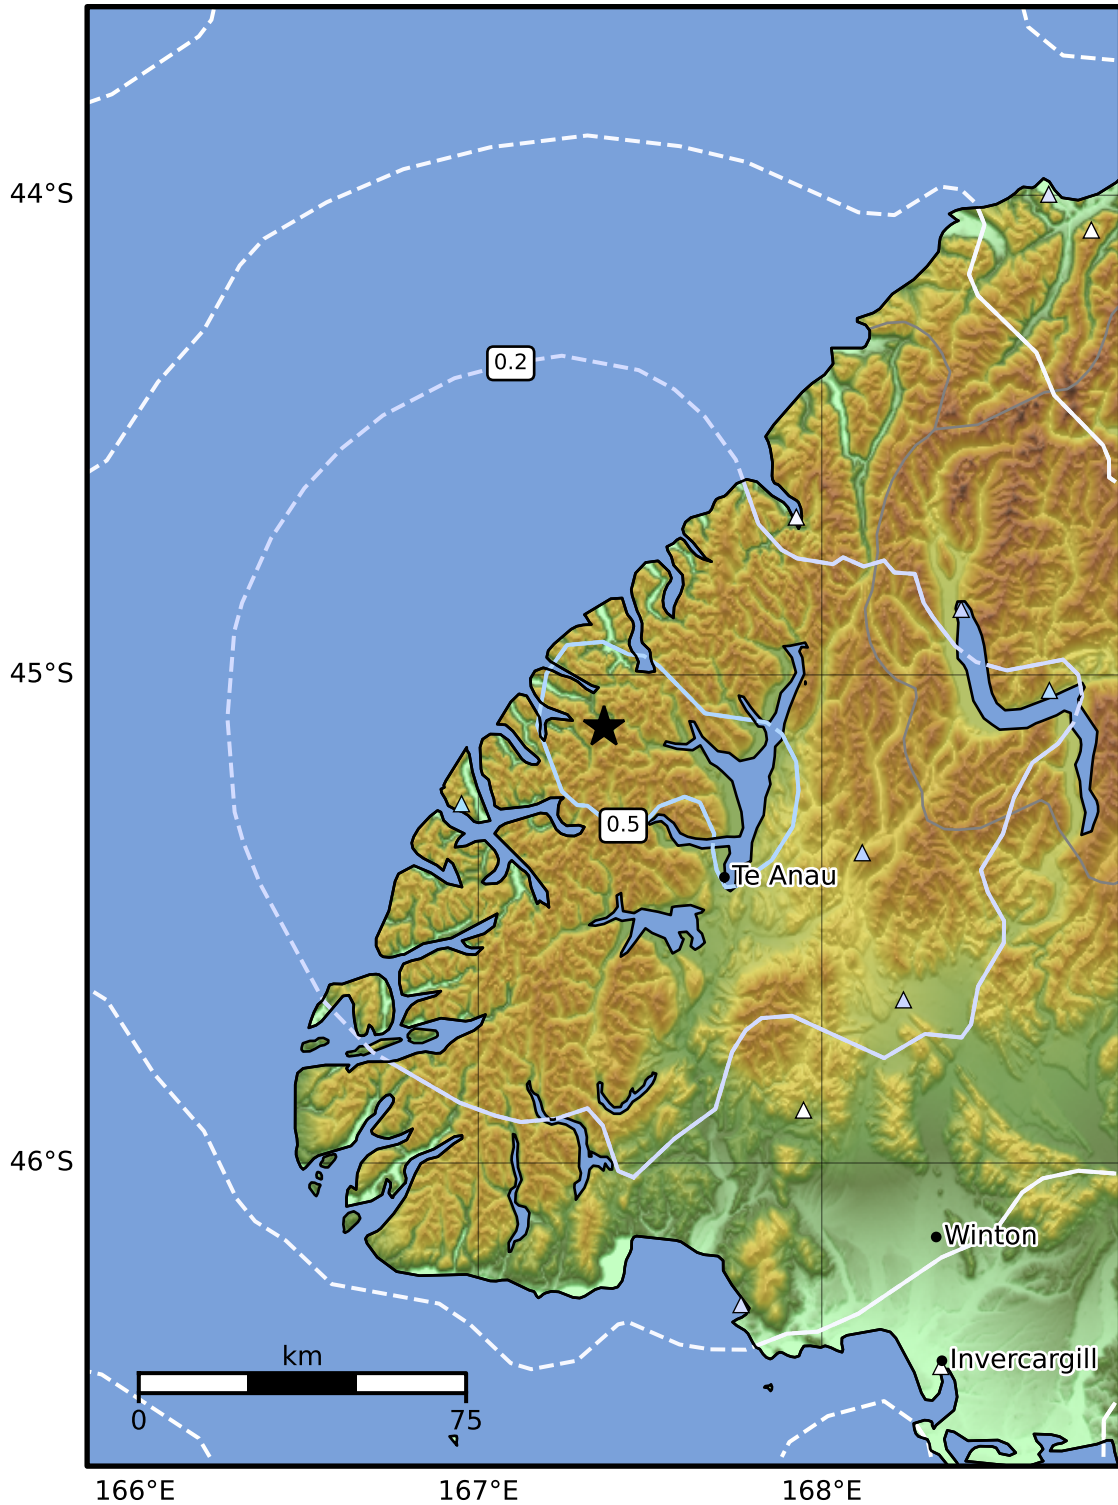

0.3 Second Peak Spectral Acceleration Map GNS Science
ShakeMap: Fiordland

Dec 02, 2024 08:06:35 UTC M3.8 S45.11 E167.37 Depth: 68.4km ID:2024p909021

SA(0.3) (%g)	0.1	0.2	0.5	1	2	5	10	20	50	100	200
--------------	-----	-----	-----	---	---	---	----	----	----	-----	-----

Scale based on Moratalla et al.(2021) and Worden et al.(2012) Version 3: Processed 2024-12-02T08:16:08Z

△ Seismic Instrument ○ Reported Intensity ★ Epicenter