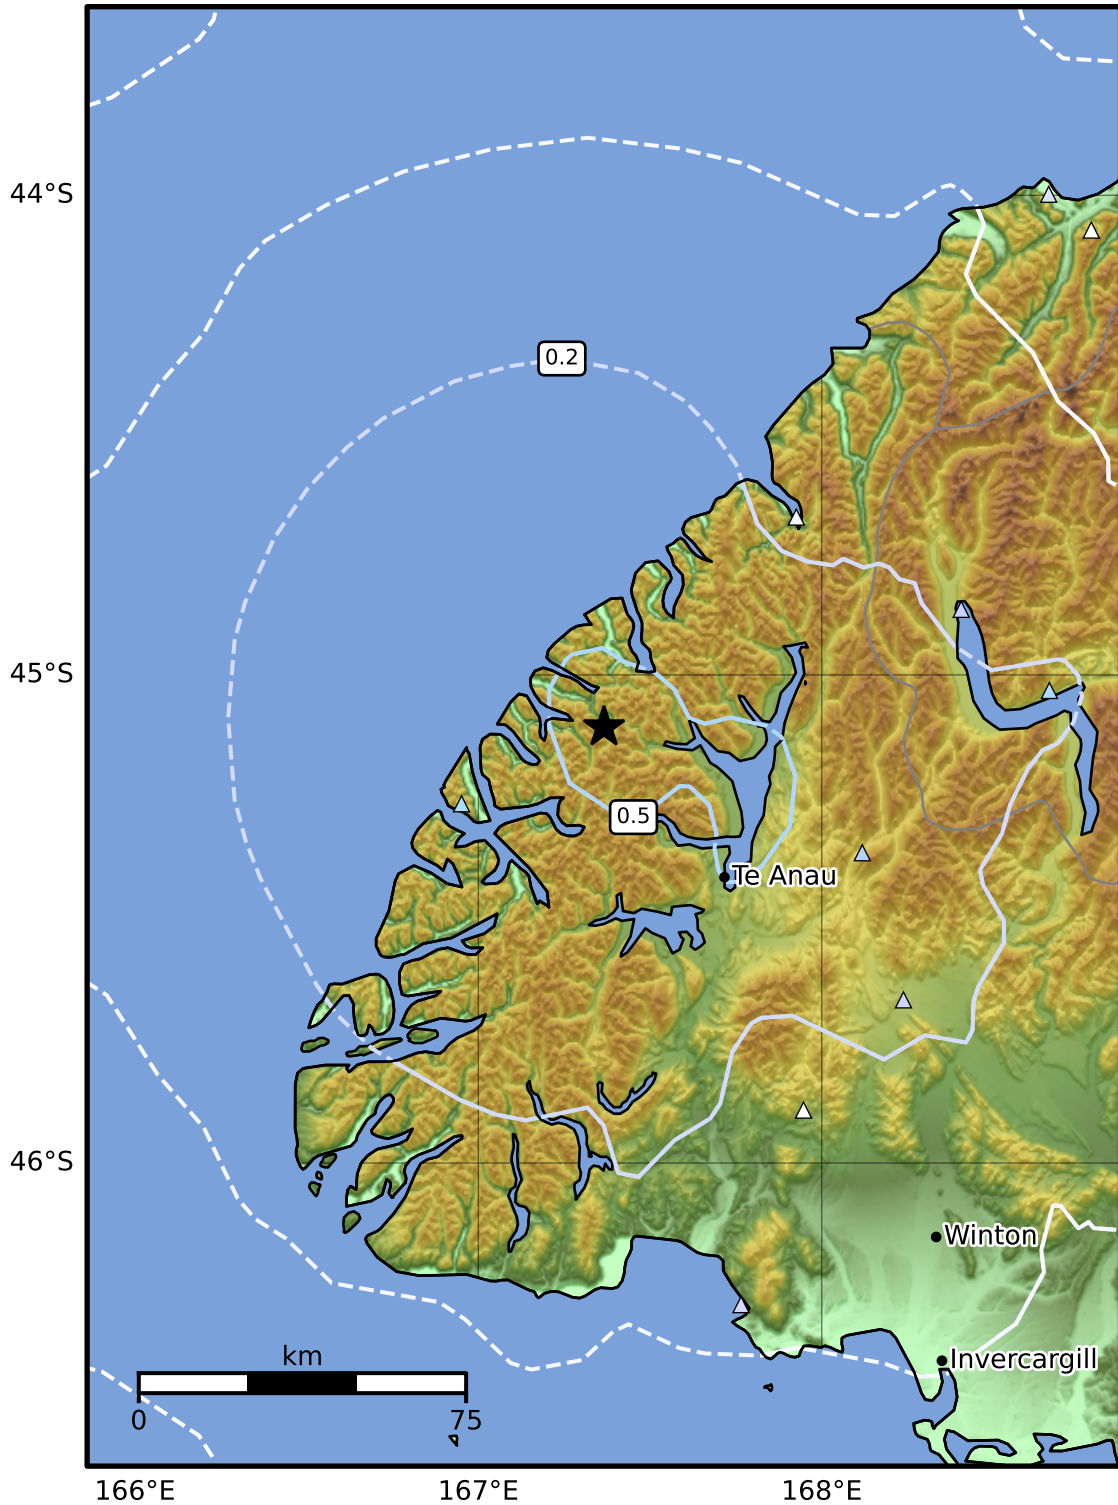

0.3 Second Peak Spectral Acceleration Map GNS Science
ShakeMap: Fiordland

Dec 02, 2024 08:06:35 UTC M3.8 S45.11 E167.37 Depth: 68.4km ID:2024p909021

SA(0.3) (%g)	0.1	0.2	0.5	1	2	5	10	20	50	100	200
--------------	-----	-----	-----	---	---	---	----	----	----	-----	-----

Scale based on Moratalla et al.(2021) and Worden et al.(2012) Version 3: Processed 2024-12-02T08:18:33Z

△ Seismic Instrument ○ Reported Intensity ★ Epicenter