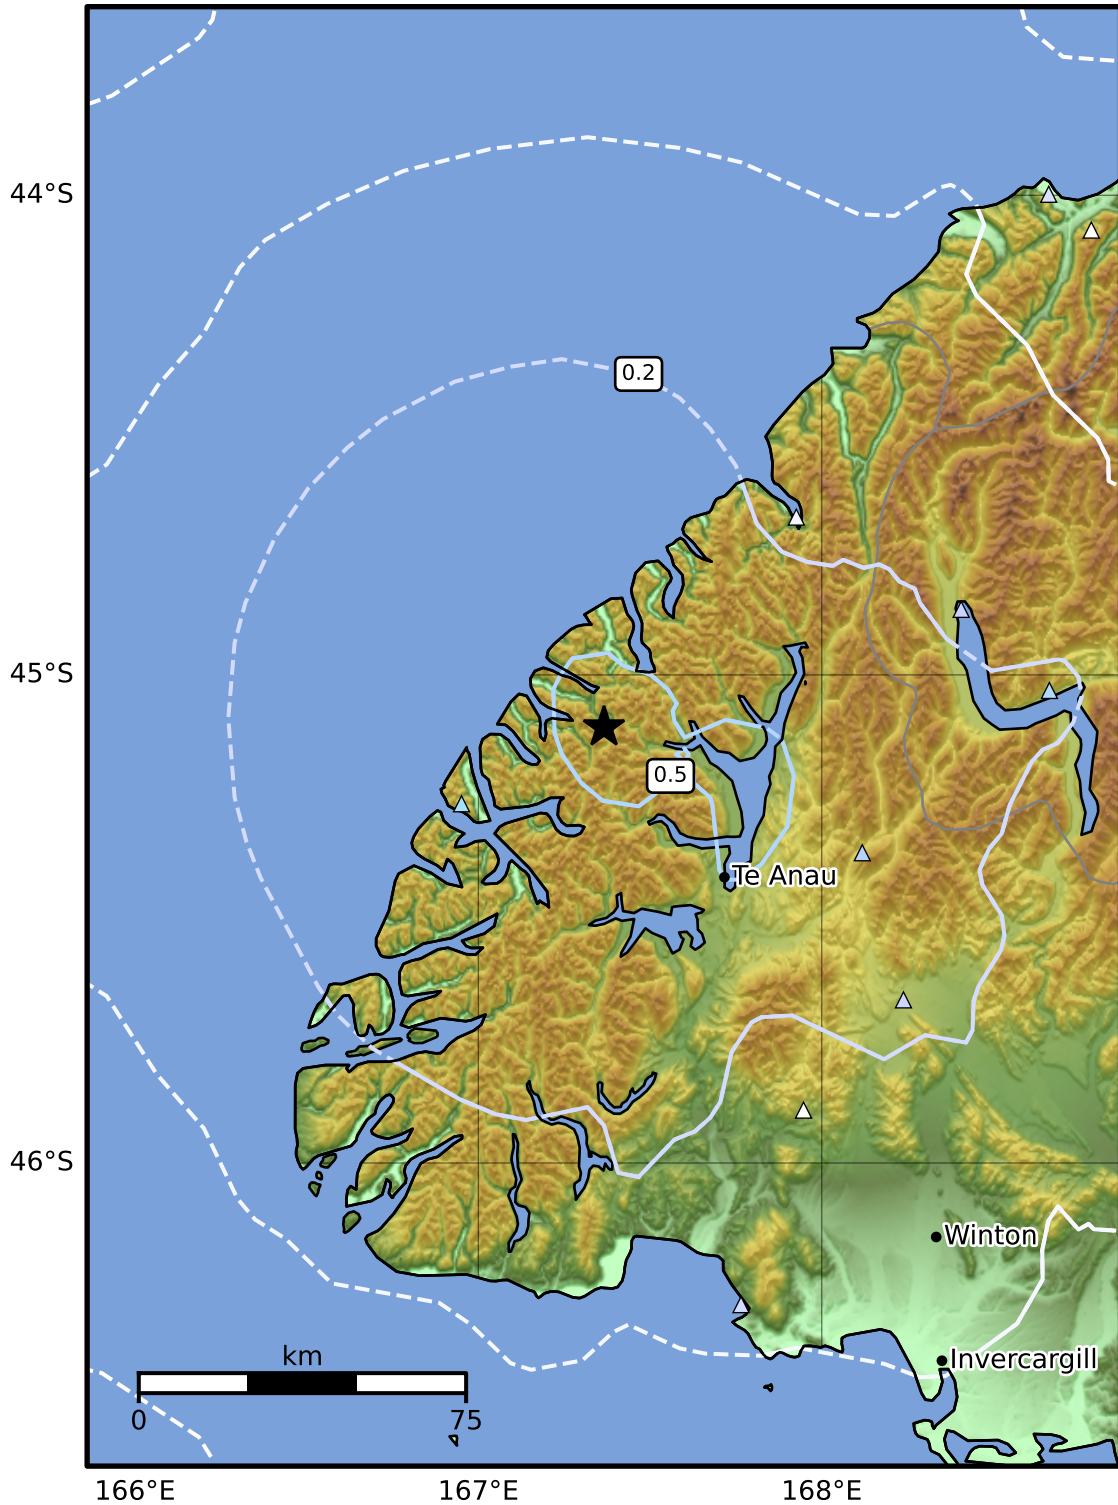

0.3 Second Peak Spectral Acceleration Map GNS Science
 ShakeMap: Fiordland

Dec 02, 2024 08:06:35 UTC M3.8 S45.11 E167.37 Depth: 68.4km ID:2024p909021

SA(0.3) (%g)	0.1	0.2	0.5	1	2	5	10	20	50	100	200
--------------	-----	-----	-----	---	---	---	----	----	----	-----	-----

Scale based on Moratalla et al.(2021) and Worden et al.(2012) Version 4: Processed 2024-12-02T08:28:31Z

△ Seismic Instrument ○ Reported Intensity ★ Epicenter