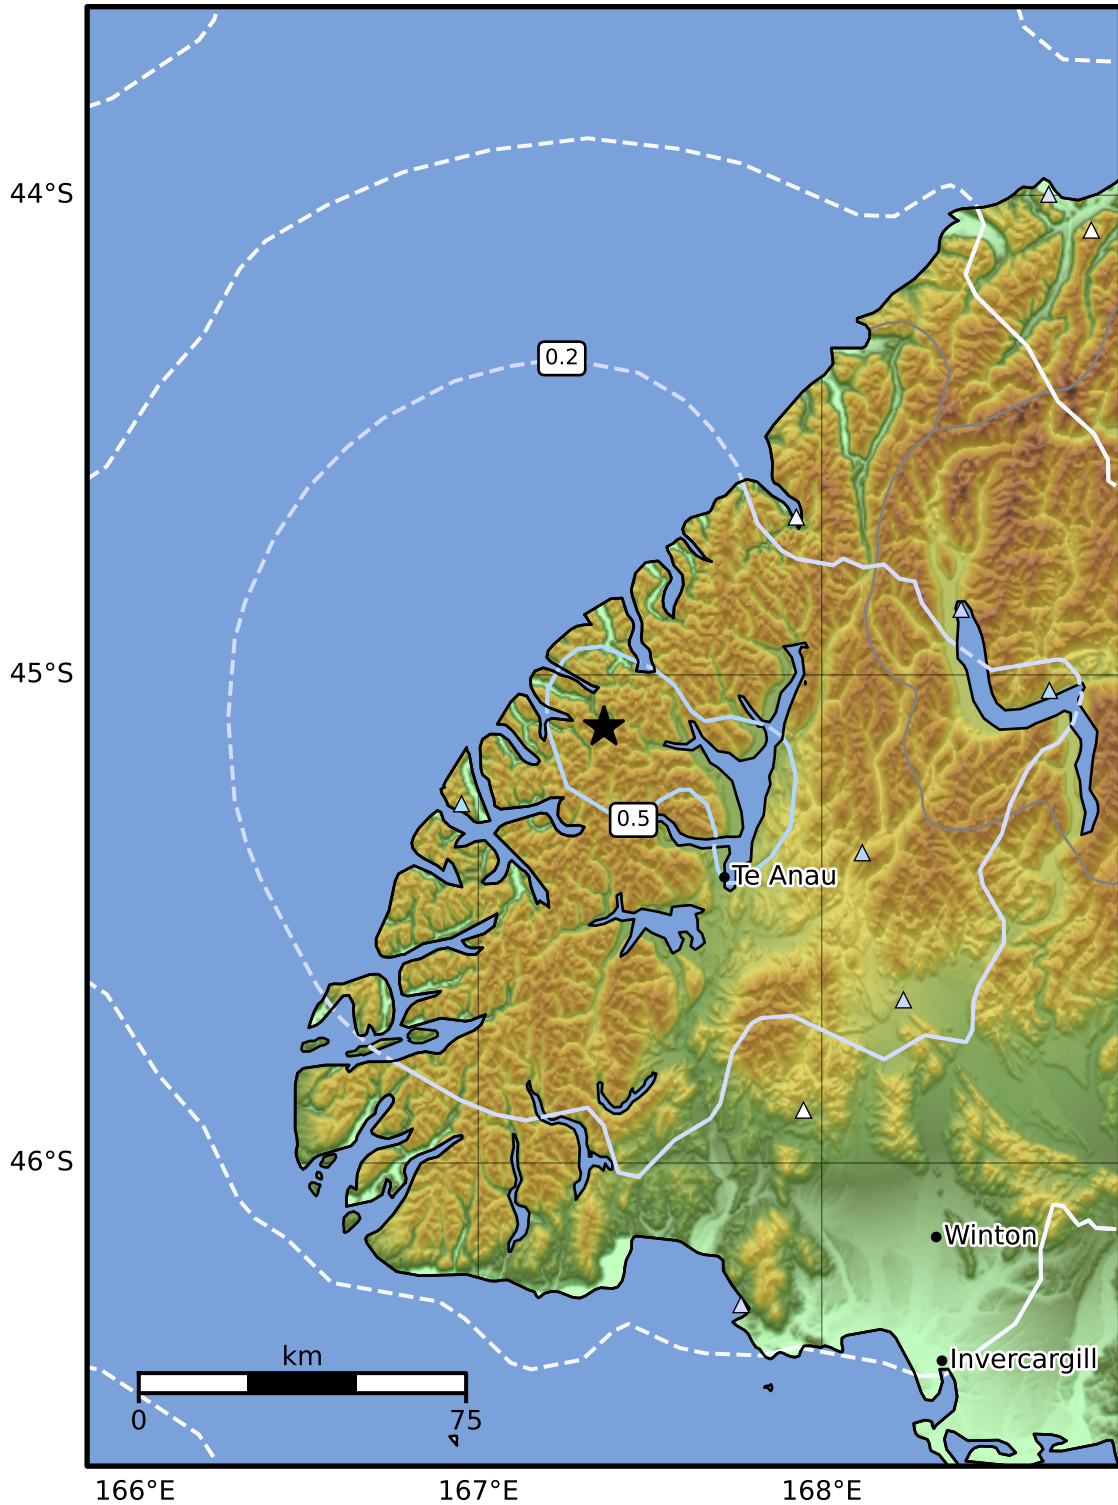

0.3 Second Peak Spectral Acceleration Map GNS Science
ShakeMap: Fiordland

Dec 02, 2024 08:06:35 UTC M3.8 S45.11 E167.37 Depth: 68.4km ID:2024p909021

SA(0.3) (%g)	0.1	0.2	0.5	1	2	5	10	20	50	100	200
--------------	-----	-----	-----	---	---	---	----	----	----	-----	-----

Scale based on Moratalla et al.(2021) and Worden et al.(2012) Version 5: Processed 2024-12-02T08:53:27Z

△ Seismic Instrument ○ Reported Intensity ★ Epicenter