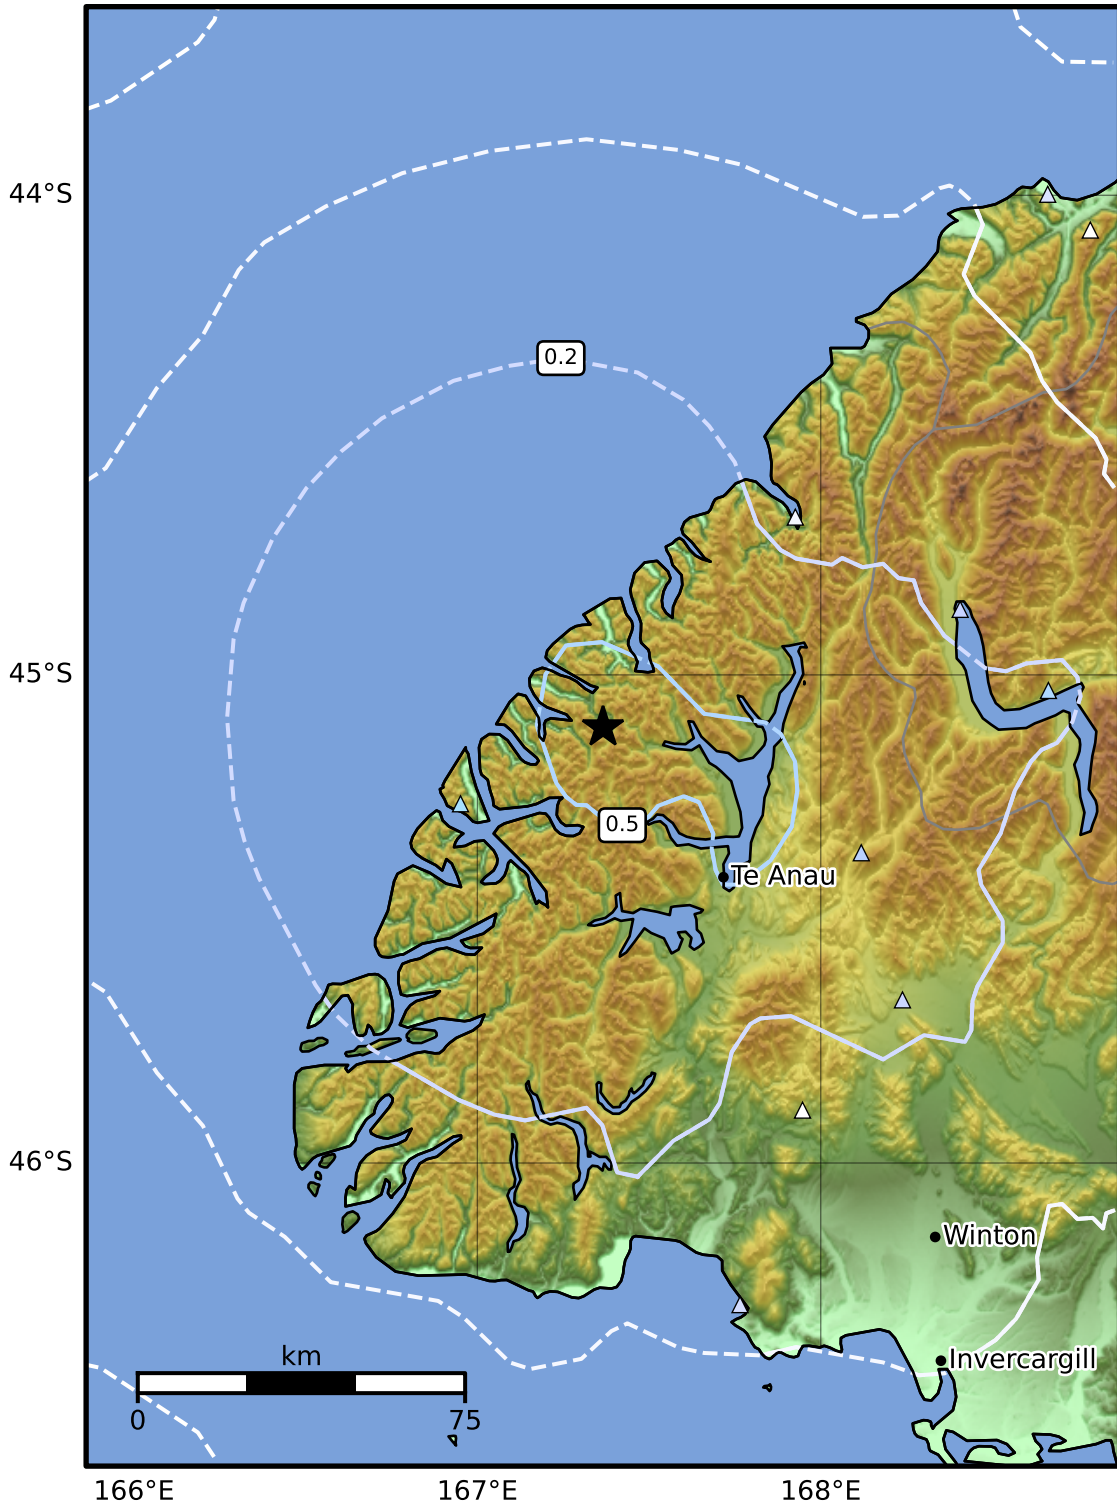

0.3 Second Peak Spectral Acceleration Map GNS Science
ShakeMap: Fiordland

Dec 02, 2024 08:06:35 UTC M3.8 S45.11 E167.37 Depth: 68.4km ID:2024p909021

SA(0.3) (%g)	0.1	0.2	0.5	1	2	5	10	20	50	100	200
--------------	-----	-----	-----	---	---	---	----	----	----	-----	-----

Scale based on Moratalla et al.(2021) and Worden et al.(2012) Version 6: Processed 2024-12-02T09:08:27Z

△ Seismic Instrument ○ Reported Intensity ★ Epicenter