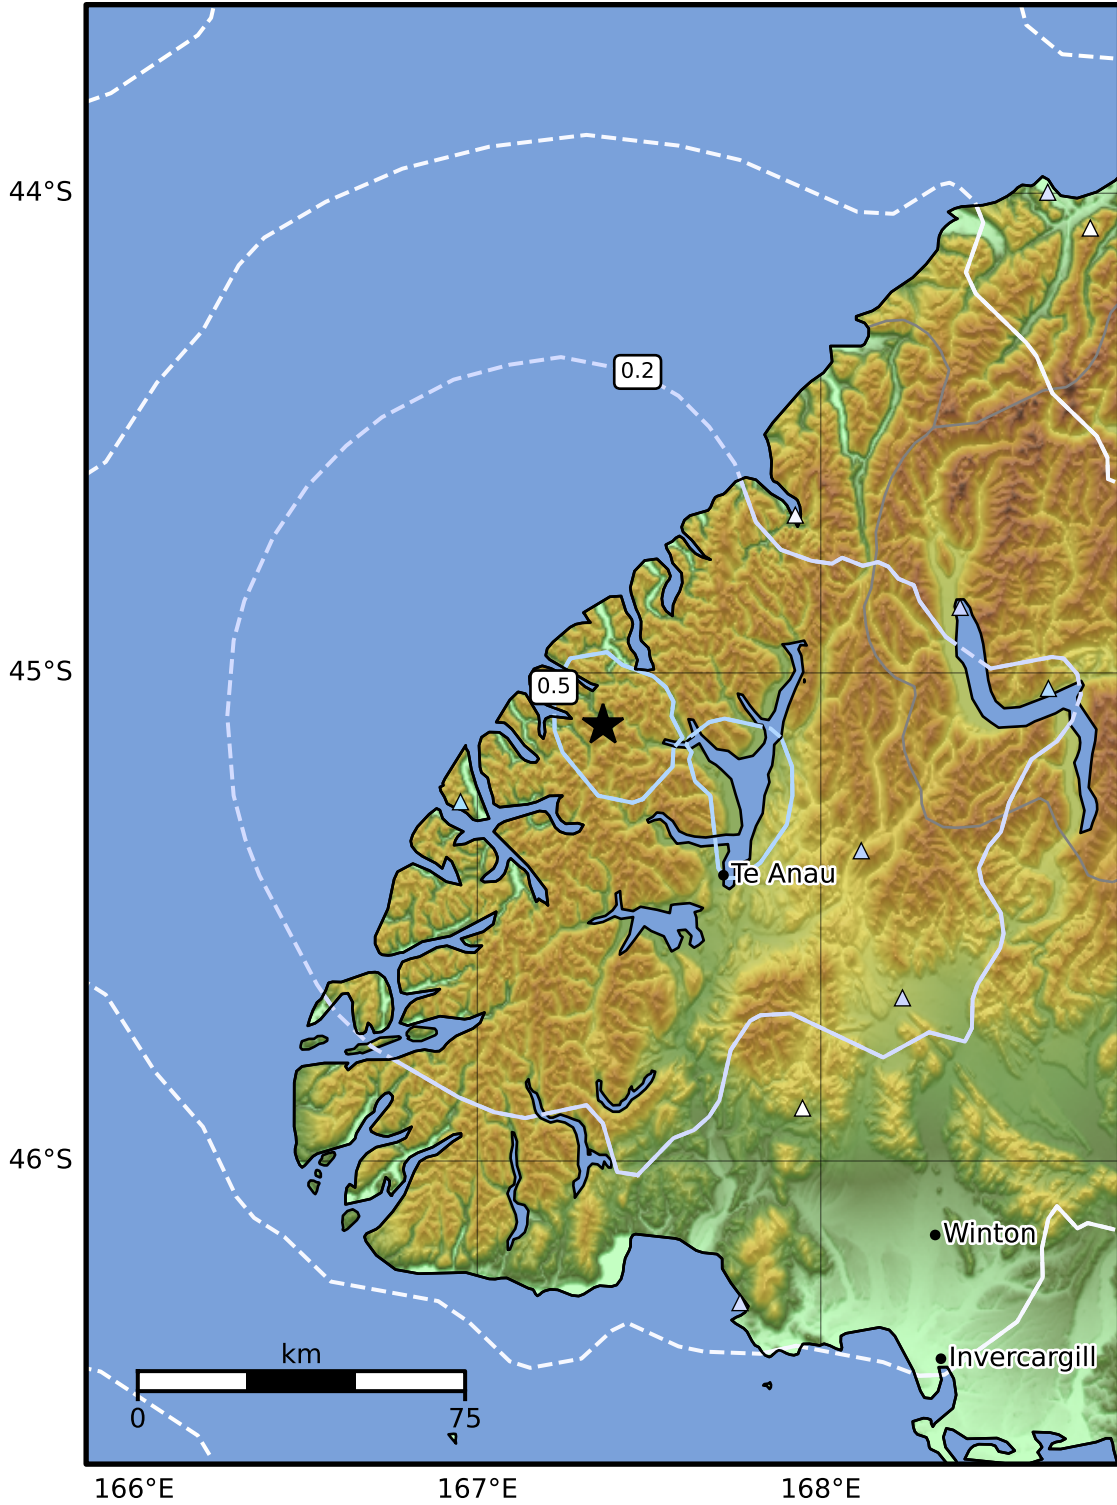

0.3 Second Peak Spectral Acceleration Map GNS Science  
 ShakeMap: Fiordland

Dec 02, 2024 08:06:35 UTC M3.8 S45.11 E167.37 Depth: 68.4km ID:2024p909021

SA(0.3) (%g)	0.1	0.2	0.5	1	2	5	10	20	50	100	200
--------------	-----	-----	-----	---	---	---	----	----	----	-----	-----

Scale based on Moratalla et al.(2021) and Worden et al.(2012) Version 8: Processed 2024-12-02T11:08:24Z  
 Δ Seismic Instrument ○ Reported Intensity ★ Epicenter