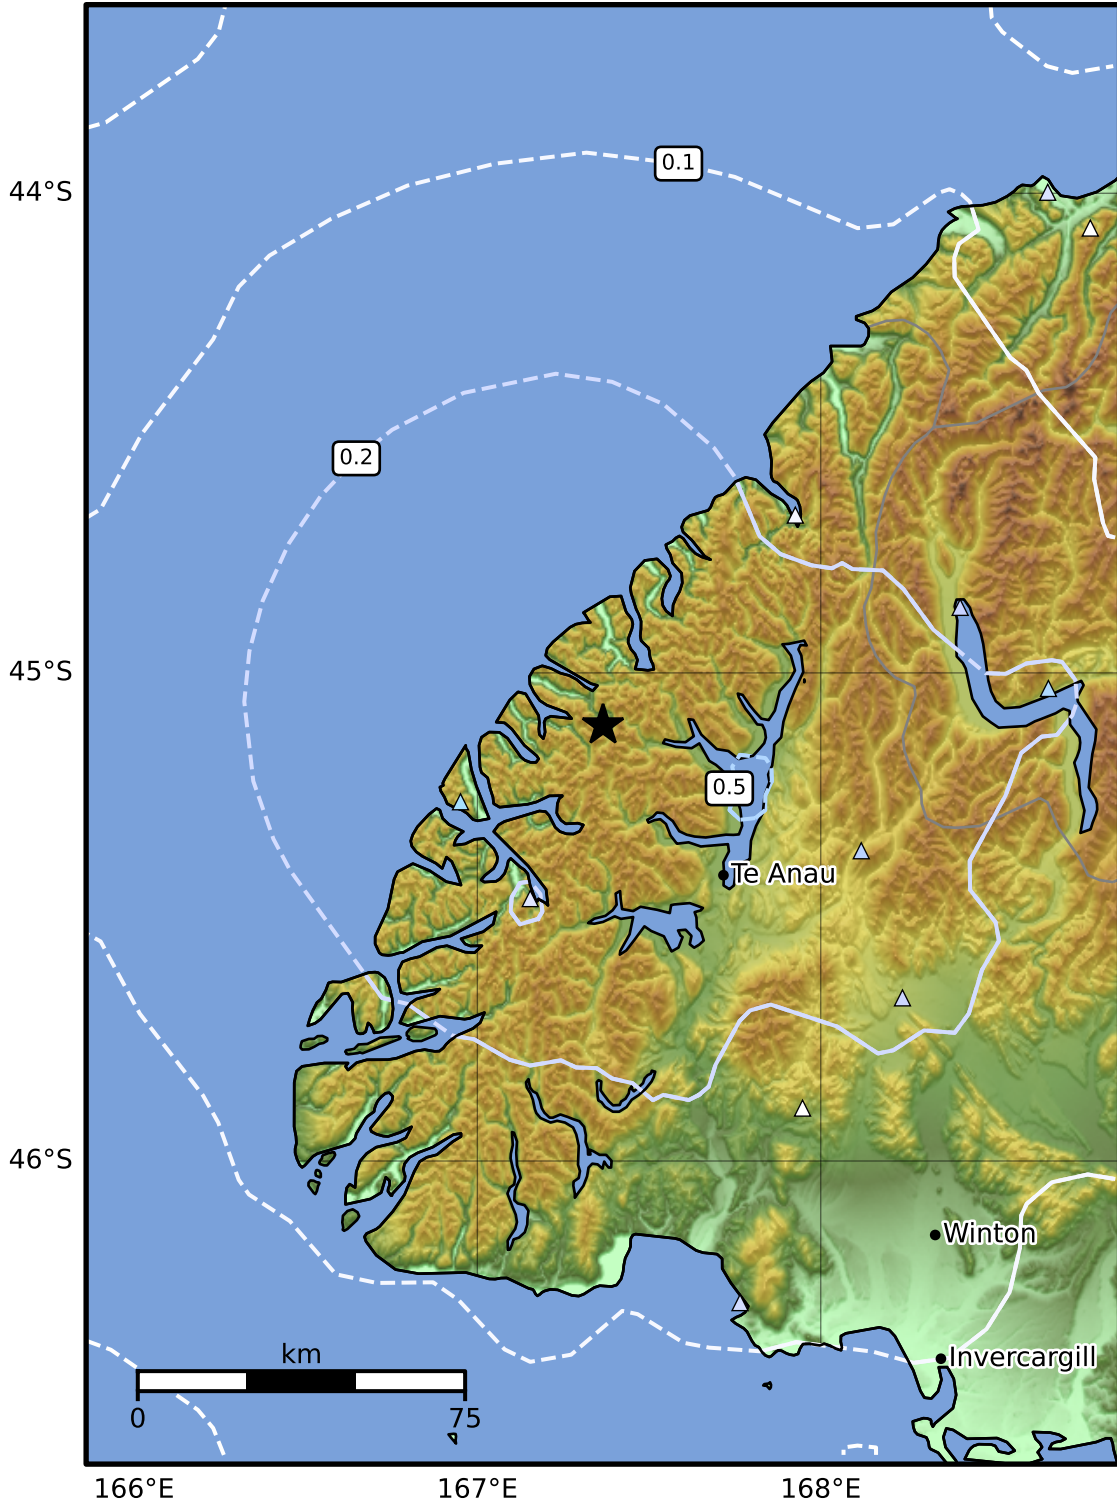

0.3 Second Peak Spectral Acceleration Map GNS Science
 ShakeMap: Fiordland

Dec 02, 2024 08:06:35 UTC M3.8 S45.11 E167.37 Depth: 68.4km ID:2024p909021

SA(0.3) (%g)	0.1	0.2	0.5	1	2	5	10	20	50	100	200
--------------	-----	-----	-----	---	---	---	----	----	----	-----	-----

Scale based on Moratalla et al.(2021) and Worden et al.(2012) Version 9: Processed 2024-12-02T14:08:26Z

△ Seismic Instrument ○ Reported Intensity ★ Epicenter