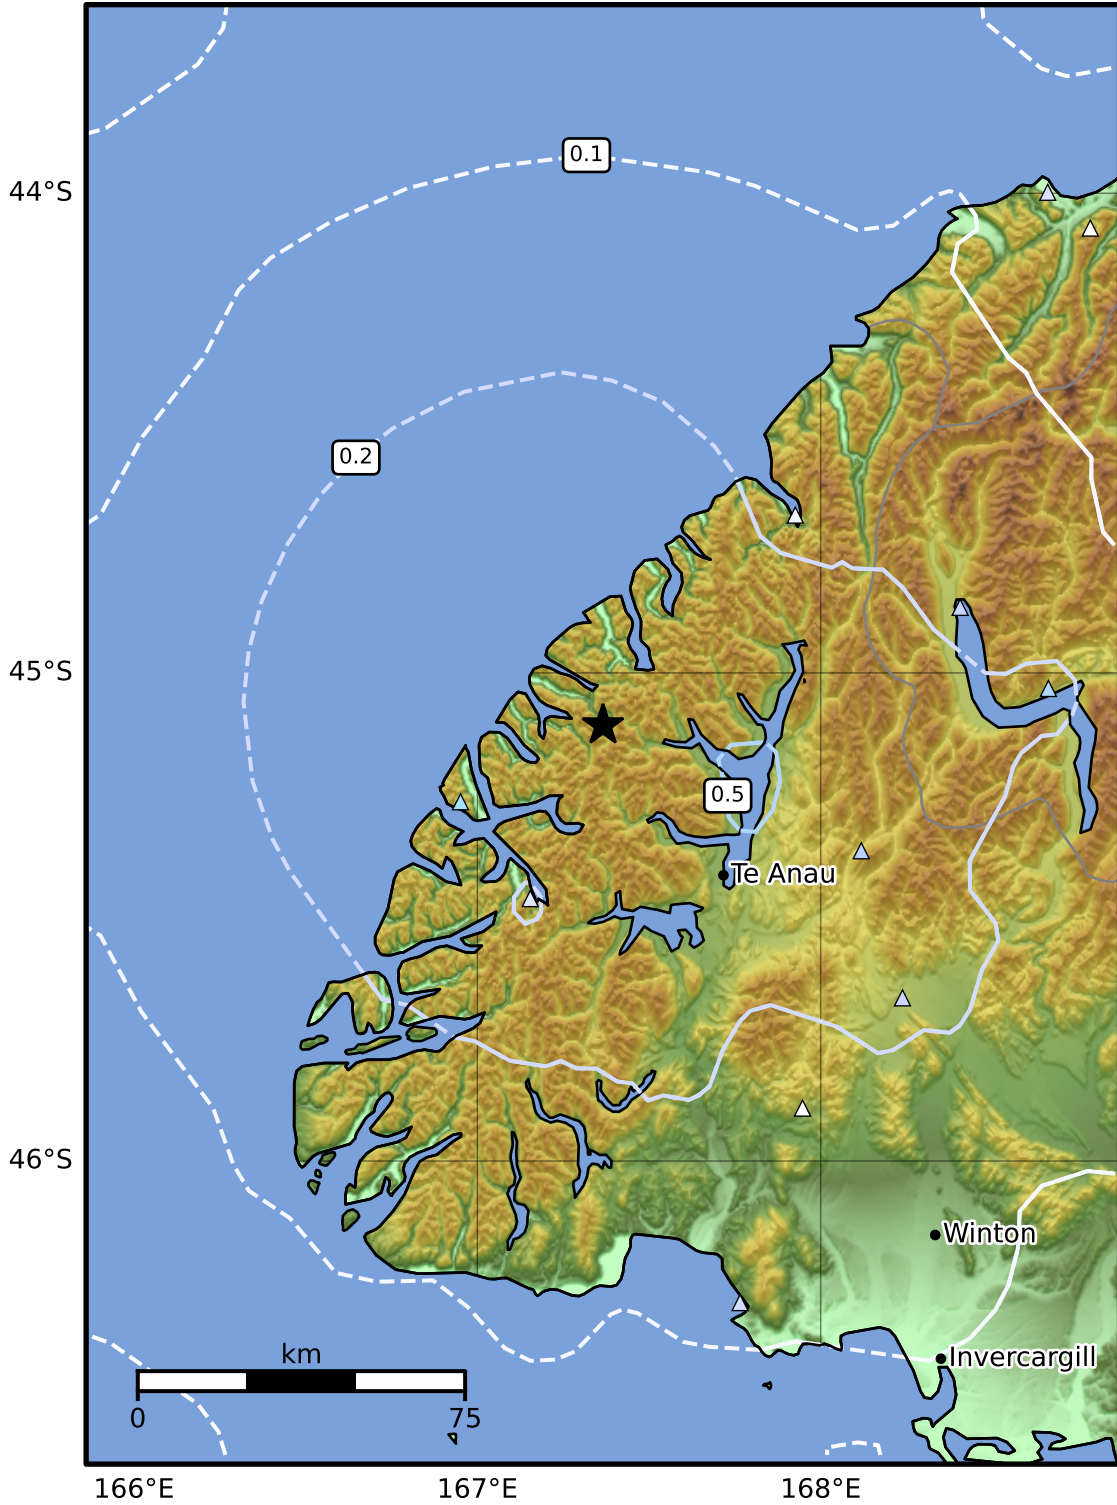

0.3 Second Peak Spectral Acceleration Map GNS Science
 ShakeMap: Fiordland

Dec 02, 2024 08:06:35 UTC M3.8 S45.11 E167.37 Depth: 68.4km ID:2024p909021

SA(0.3) (%g)	0.1	0.2	0.5	1	2	5	10	20	50	100	200
--------------	-----	-----	-----	---	---	---	----	----	----	-----	-----

Scale based on Moratalla et al.(2021) and Worden et al.(2012) Version 10: Processed 2024-12-03T08:09:12Z

△ Seismic Instrument ○ Reported Intensity ★ Epicenter