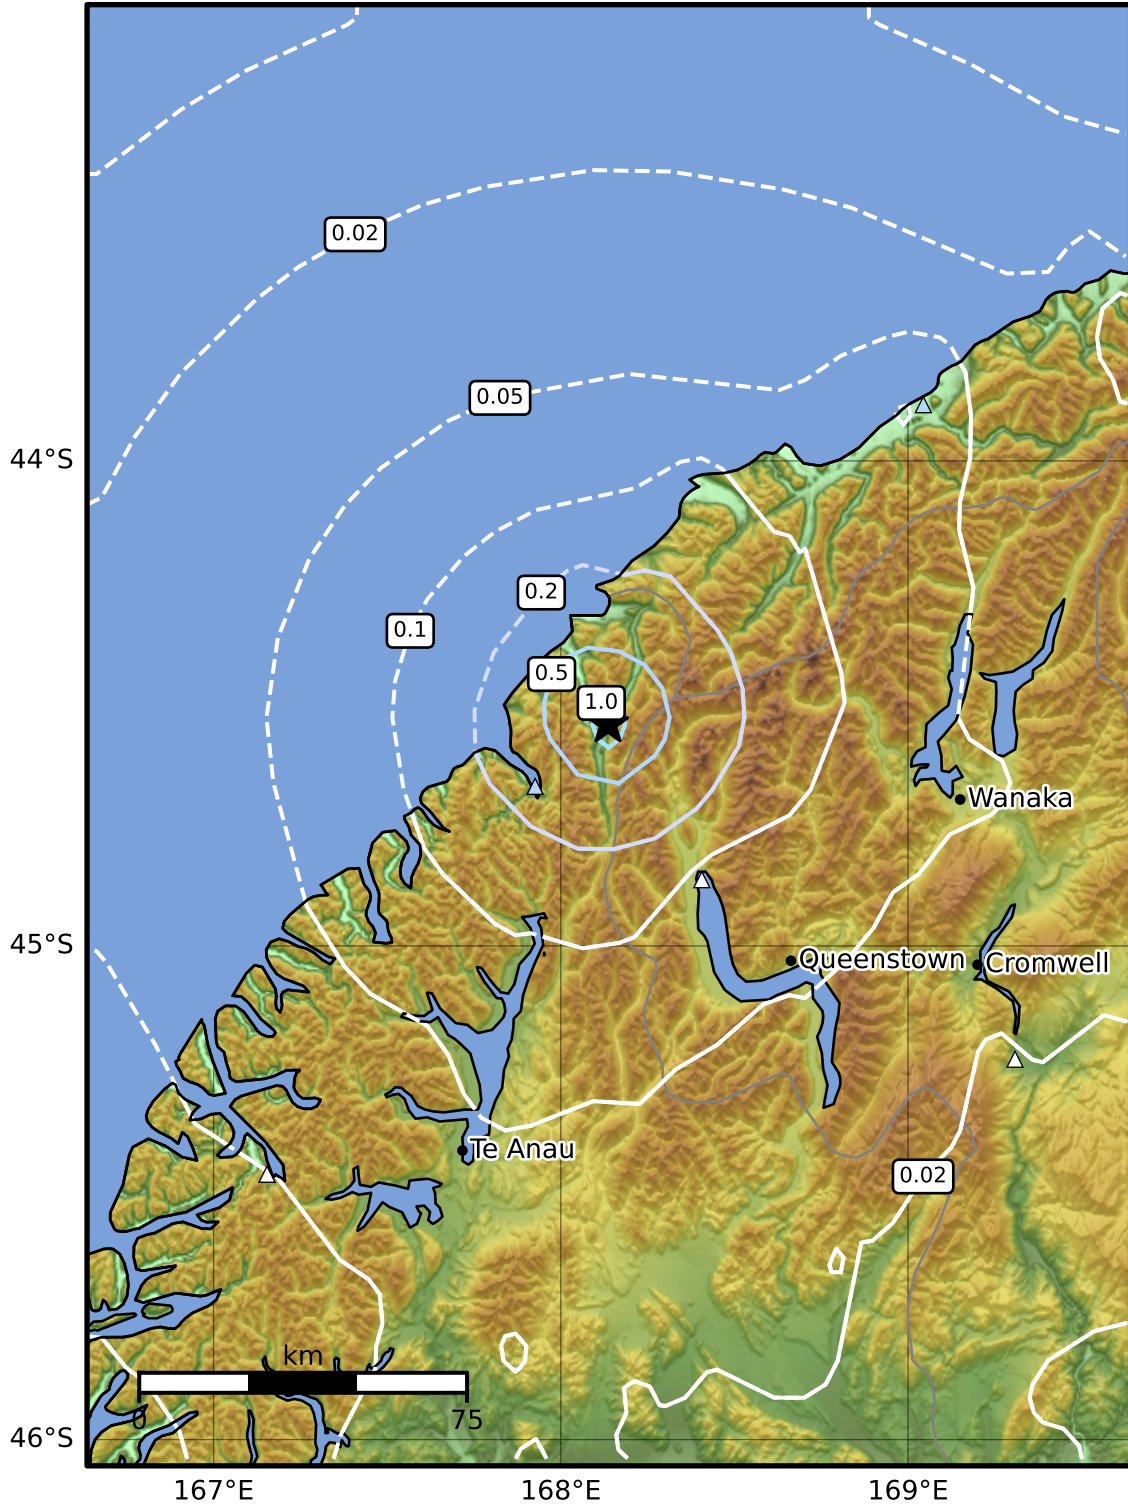

0.3 Second Peak Spectral Acceleration Map GNS Science  
ShakeMap: Fiordland

Dec 02, 2024 19:51:18 UTC M3.6 S44.55 E168.14 Depth: 5.0km ID:2024p910344

SA(0.3) (%g)	0.1	0.2	0.5	1	2	5	10	20	50	100	200
--------------	-----	-----	-----	---	---	---	----	----	----	-----	-----

Scale based on Moratalla et al.(2021) and Worden et al.(2012) Version 2: Processed 2024-12-02T20:03:01Z

△ Seismic Instrument ○ Reported Intensity ★ Epicenter