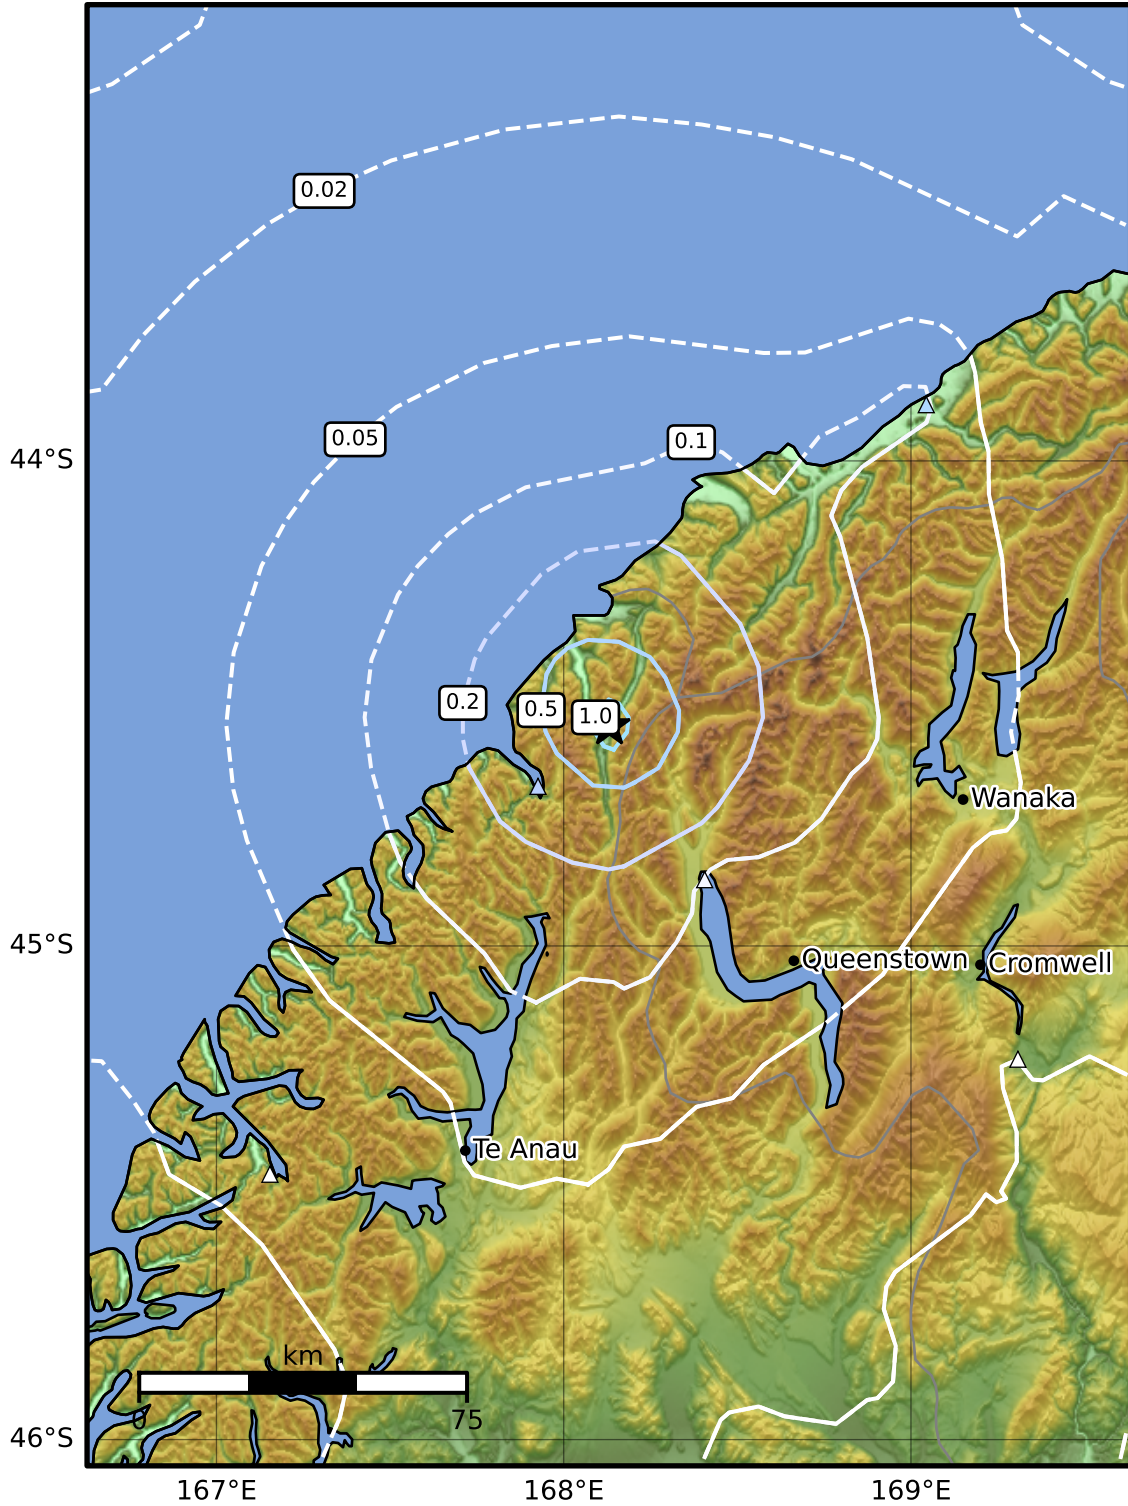

0.3 Second Peak Spectral Acceleration Map GNS Science
ShakeMap: Fiordland

Dec 02, 2024 19:51:18 UTC M3.7 S44.55 E168.13 Depth: 5.0km ID:2024p910344

SA(0.3) (%g)	0.1	0.2	0.5	1	2	5	10	20	50	100	200
---------------------	------------	------------	------------	----------	----------	----------	-----------	-----------	-----------	------------	------------

Scale based on Moratalla et al.(2021) and Worden et al.(2012) Version 2: Processed 2024-12-02T20:05:34Z

△ Seismic Instrument ○ Reported Intensity ★ Epicenter