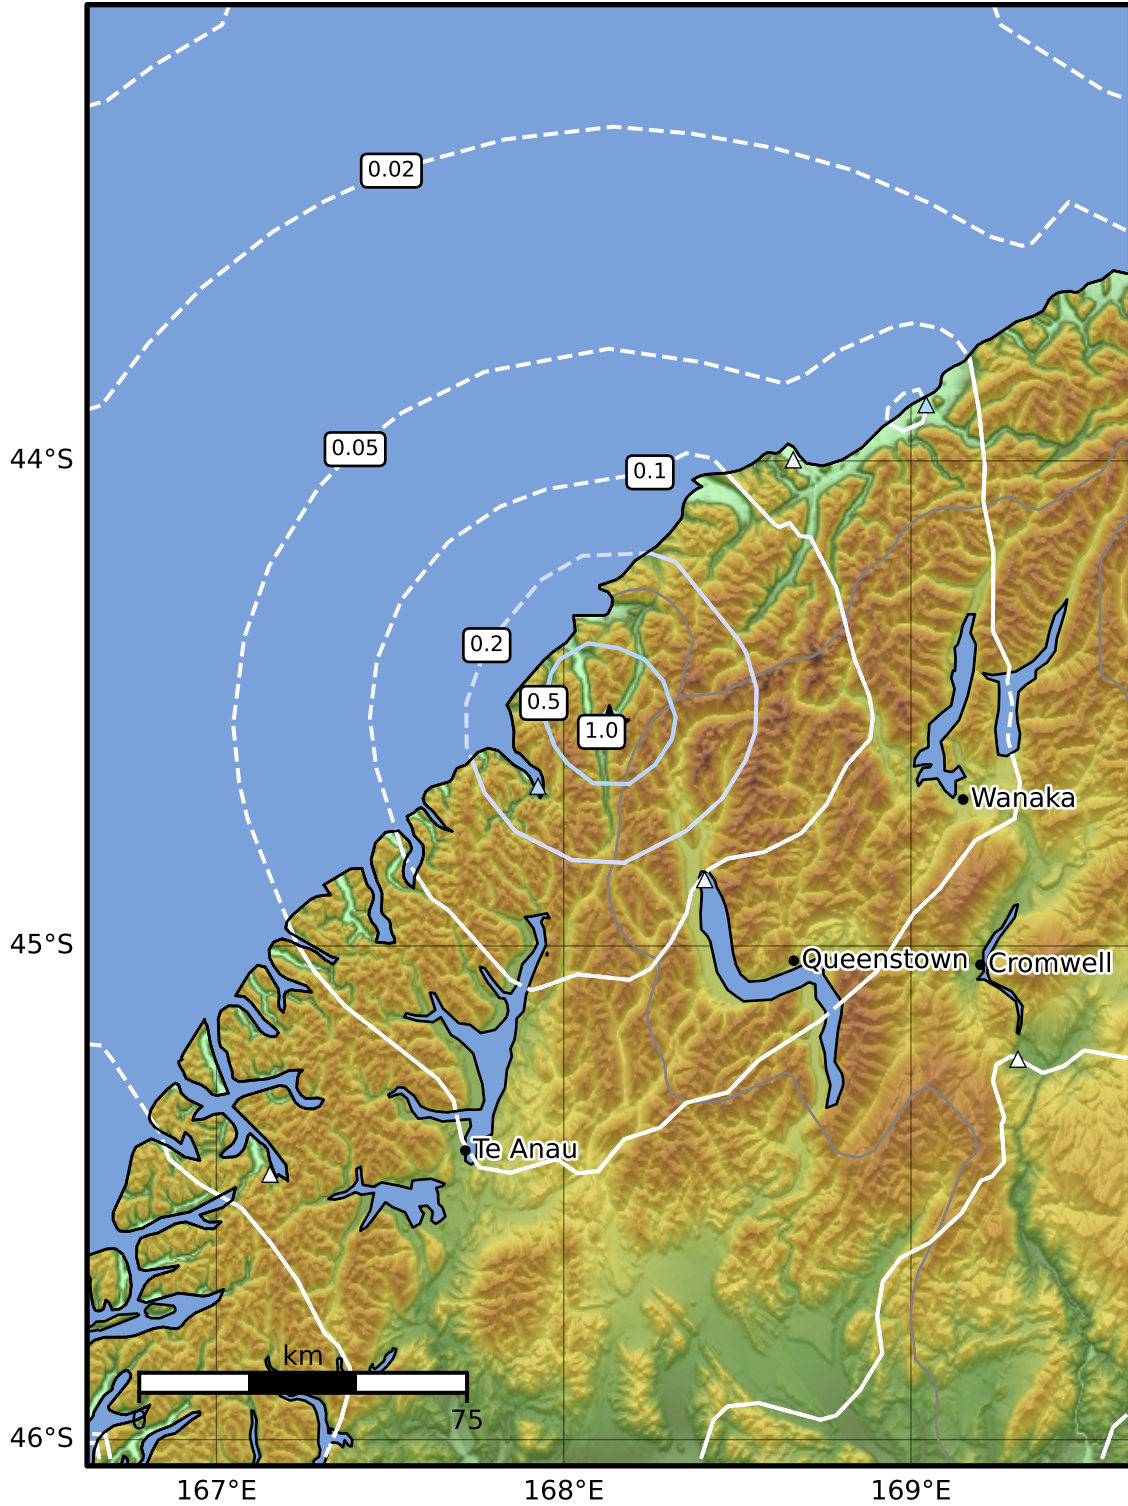

0.3 Second Peak Spectral Acceleration Map GNS Science
ShakeMap: Fiordland

Dec 02, 2024 19:51:18 UTC M3.7 S44.55 E168.13 Depth: 5.0km ID:2024p910344

SA(0.3) (%g)	0.1	0.2	0.5	1	2	5	10	20	50	100	200
---------------------	------------	------------	------------	----------	----------	----------	-----------	-----------	-----------	------------	------------

Scale based on Moratalla et al.(2021) and Worden et al.(2012) Version 3: Processed 2024-12-02T20:12:59Z

△ Seismic Instrument ○ Reported Intensity ★ Epicenter