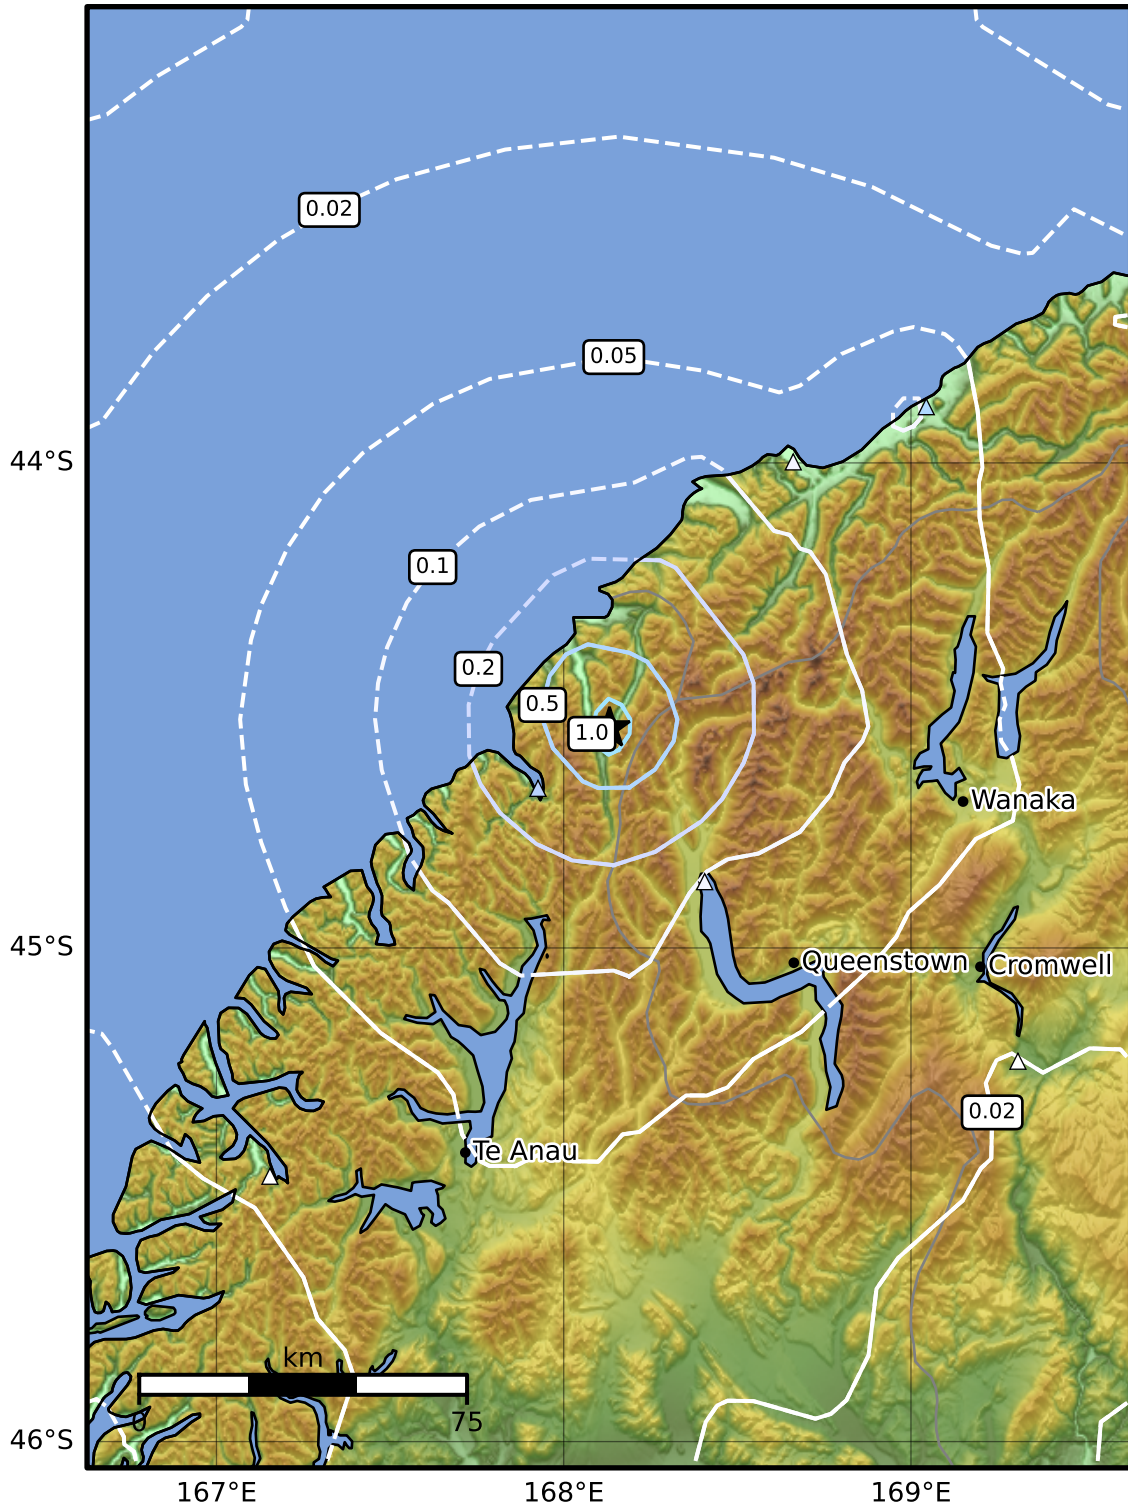

0.3 Second Peak Spectral Acceleration Map GNS Science
ShakeMap: Fiordland

Dec 02, 2024 19:51:18 UTC M3.7 S44.55 E168.13 Depth: 5.0km ID:2024p910344

SA(0.3) (%g)	0.1	0.2	0.5	1	2	5	10	20	50	100	200
--------------	-----	-----	-----	---	---	---	----	----	----	-----	-----

Scale based on Moratalla et al.(2021) and Worden et al.(2012) Version 4: Processed 2024-12-02T20:22:55Z

△ Seismic Instrument ○ Reported Intensity ★ Epicenter