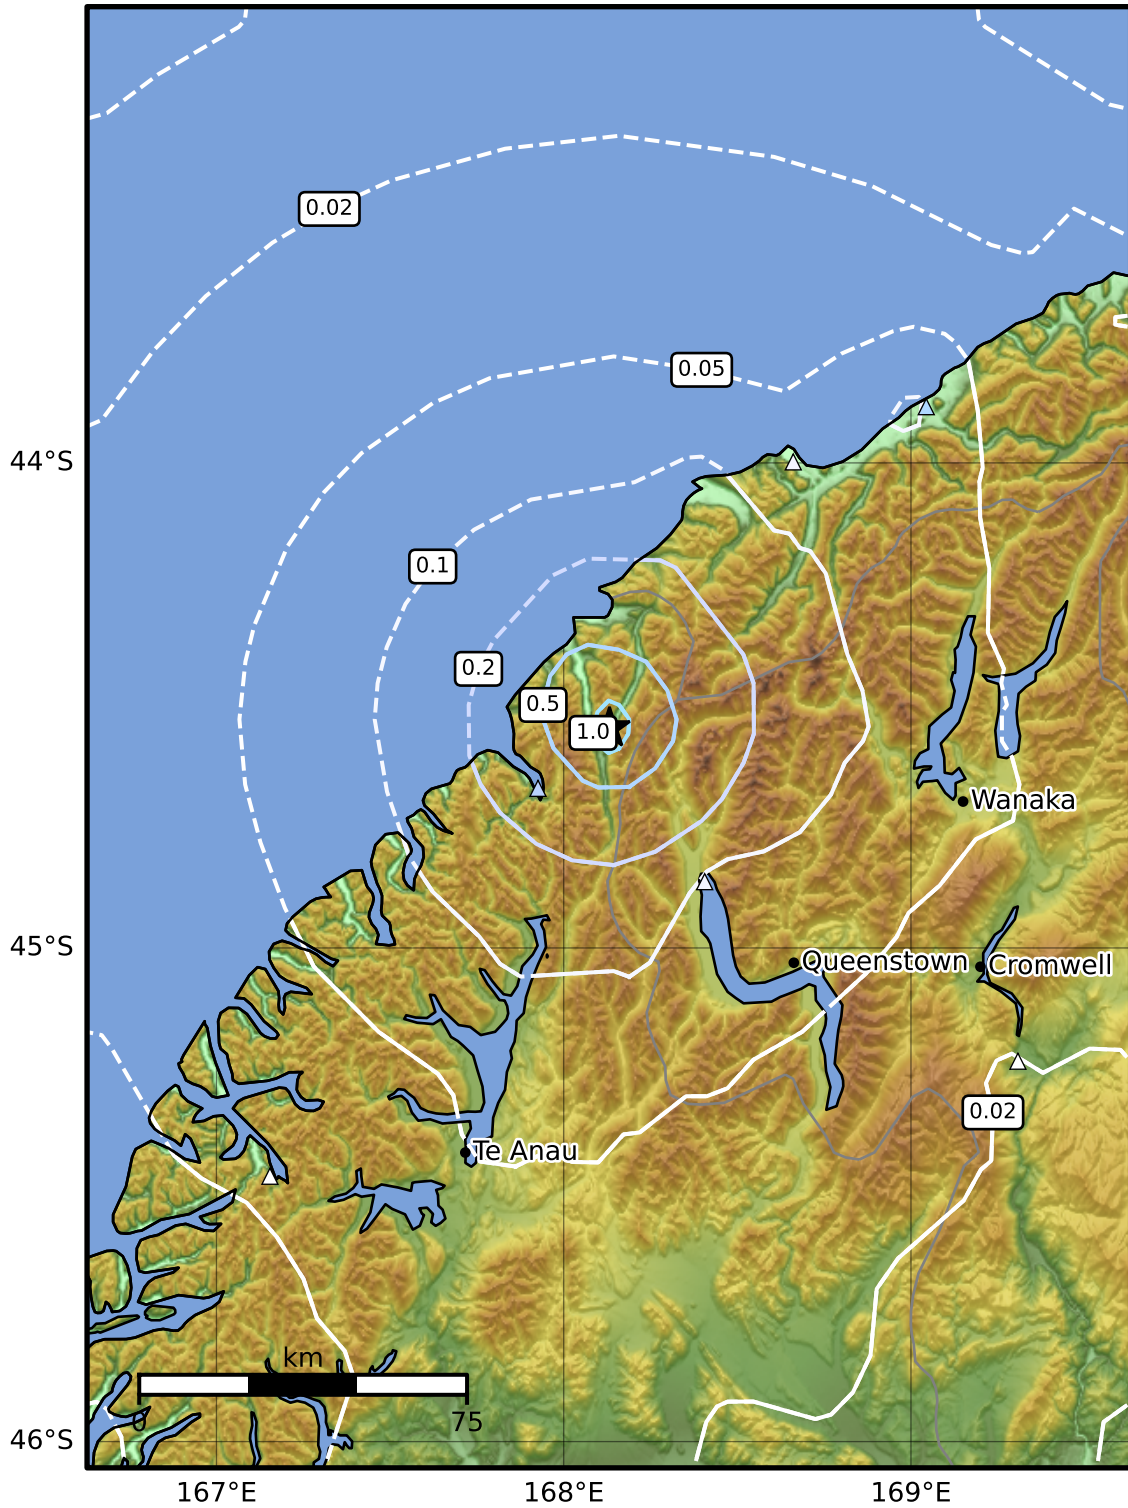

0.3 Second Peak Spectral Acceleration Map GNS Science
ShakeMap: Fiordland

Dec 02, 2024 19:51:18 UTC M3.7 S44.55 E168.13 Depth: 5.0km ID:2024p910344

SA(0.3) (%g)	0.1	0.2	0.5	1	2	5	10	20	50	100	200
--------------	-----	-----	-----	---	---	---	----	----	----	-----	-----

Scale based on Moratalla et al.(2021) and Worden et al.(2012) Version 6: Processed 2024-12-02T21:52:56Z

△ Seismic Instrument ○ Reported Intensity ★ Epicenter